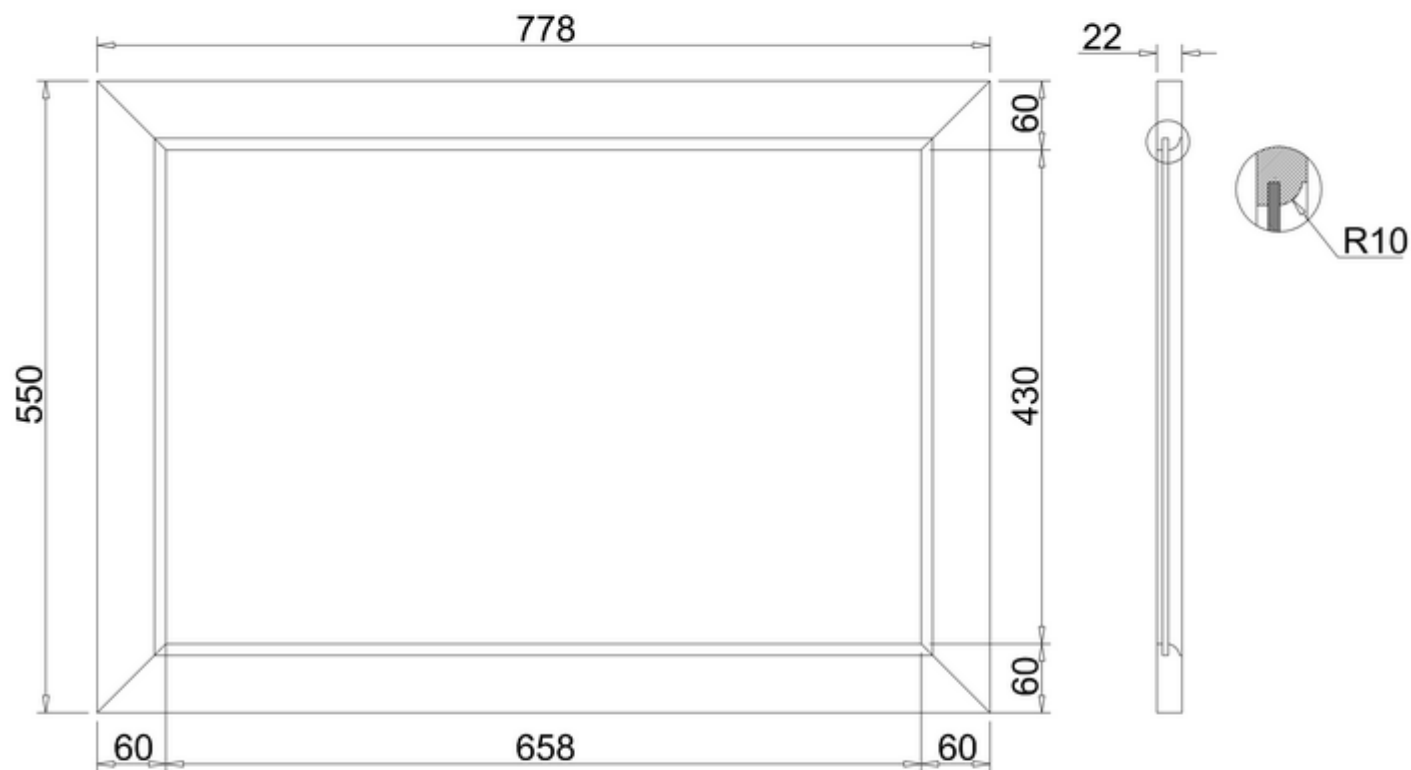

20050073450 - Savoy bath end panel 800 Charcoal Grey

Note:

The length, width, height dimension tolerance is ± 5

The shelf dimension tolerance is ± 2