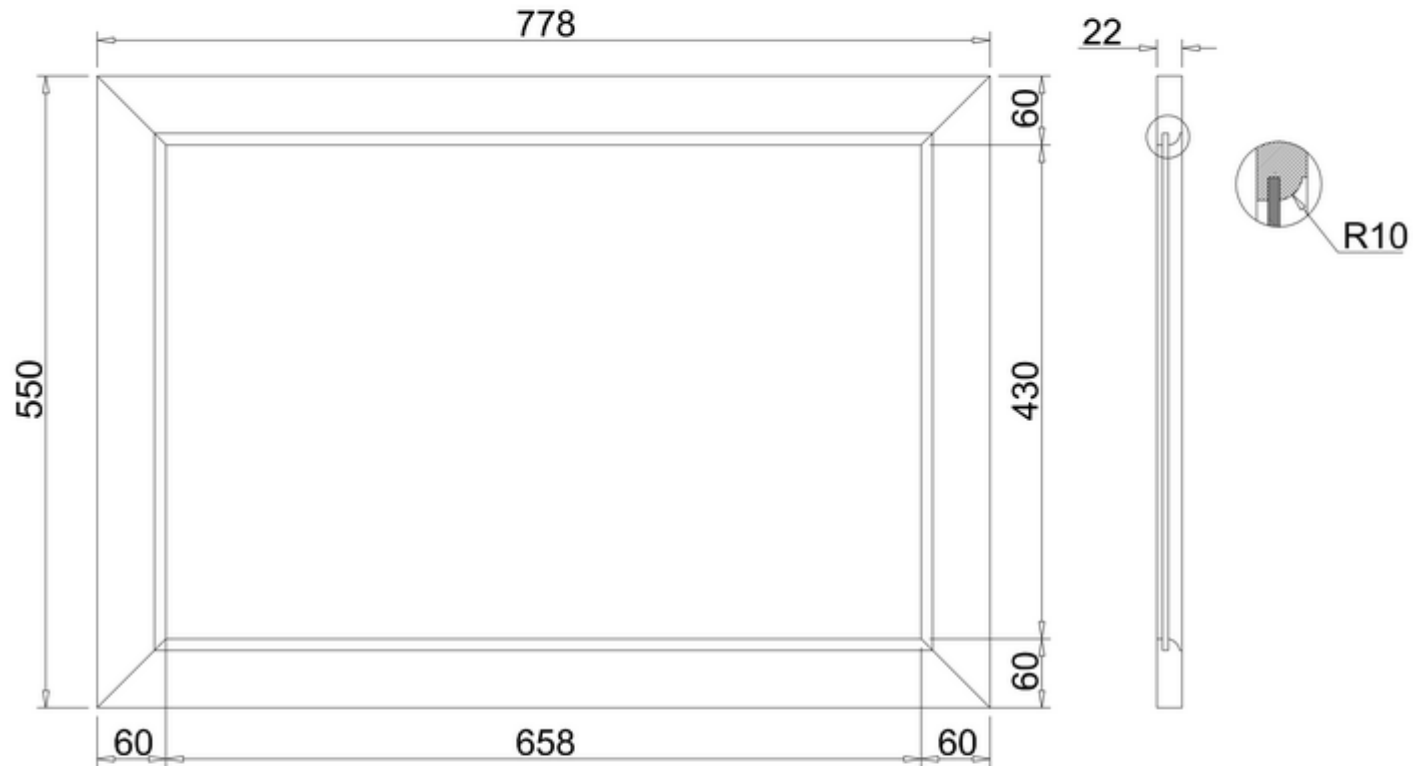

# 20050073440 - Savoy bath end panel 800 Old English white

Note:

The length, width, height dimension tolerance is  $\pm 5$

The shelf dimension tolerance is  $\pm 2$