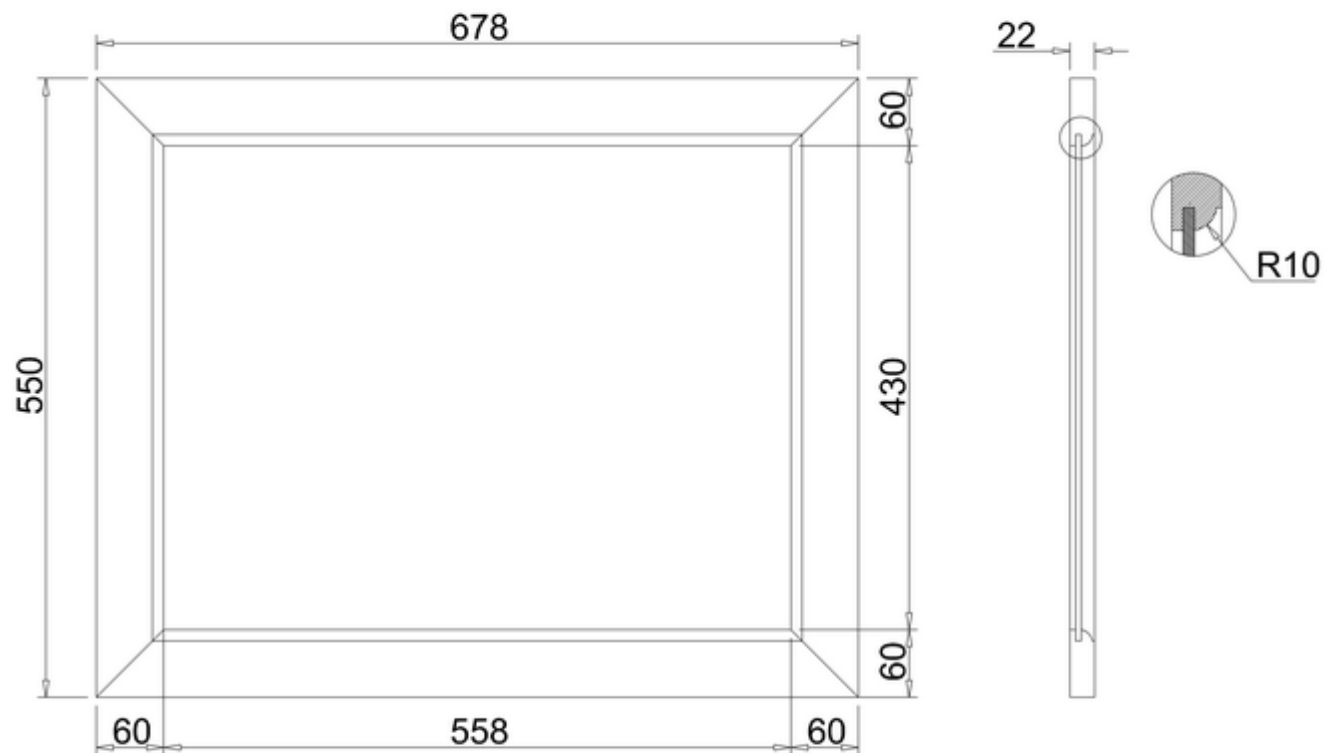

20050073430 - Savoy bath end panel 700 Gunmetal grey

Note:

The length, width, height dimension tolerance is ± 5

The shelf dimension tolerance is ± 2