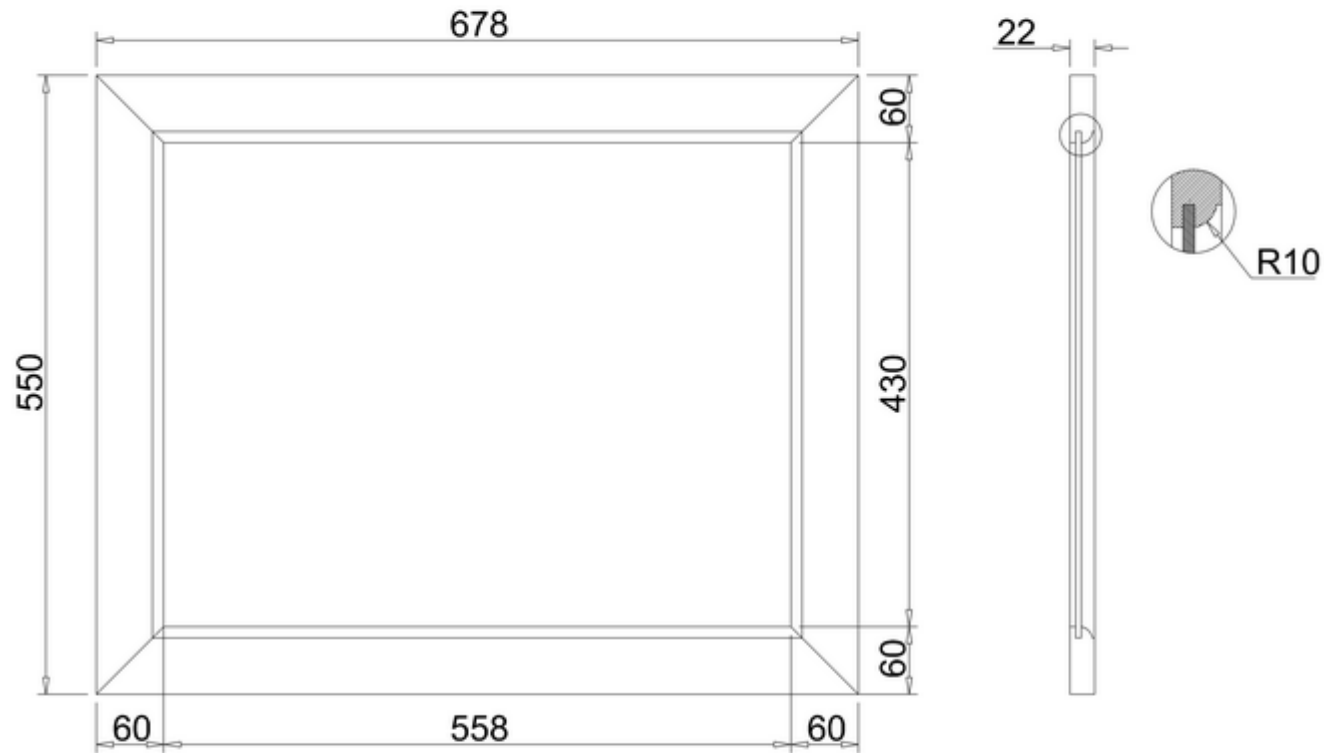

20050073410 - Savoy bath end panel 700 Old english white

Note:

The length, width, height dimension tolerance is  $\pm 5$

The shelf dimension tolerance is  $\pm 2$