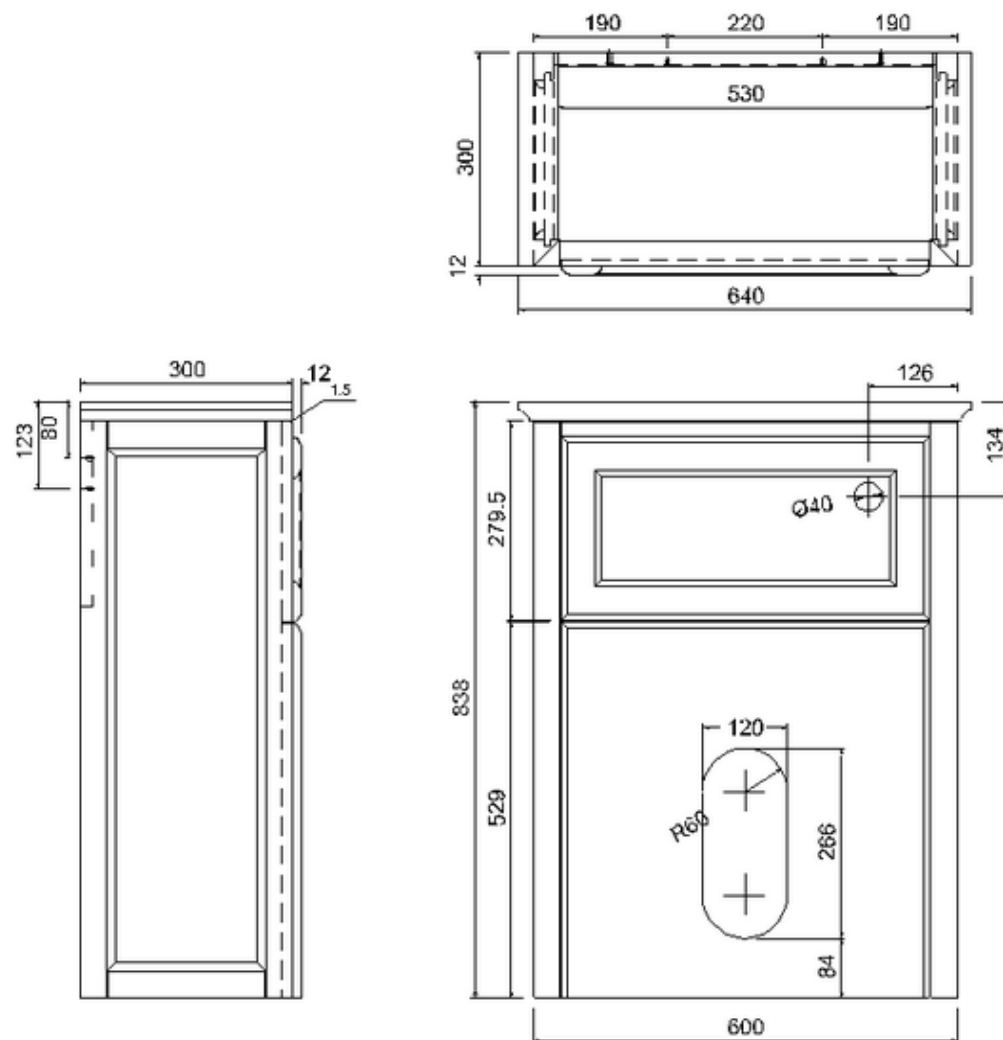

20050073390 - Savoy WC unit charcoal grey

Note:

The length, width, height dimension tolerance is ± 5

The shelf dimension tolerance is ± 2