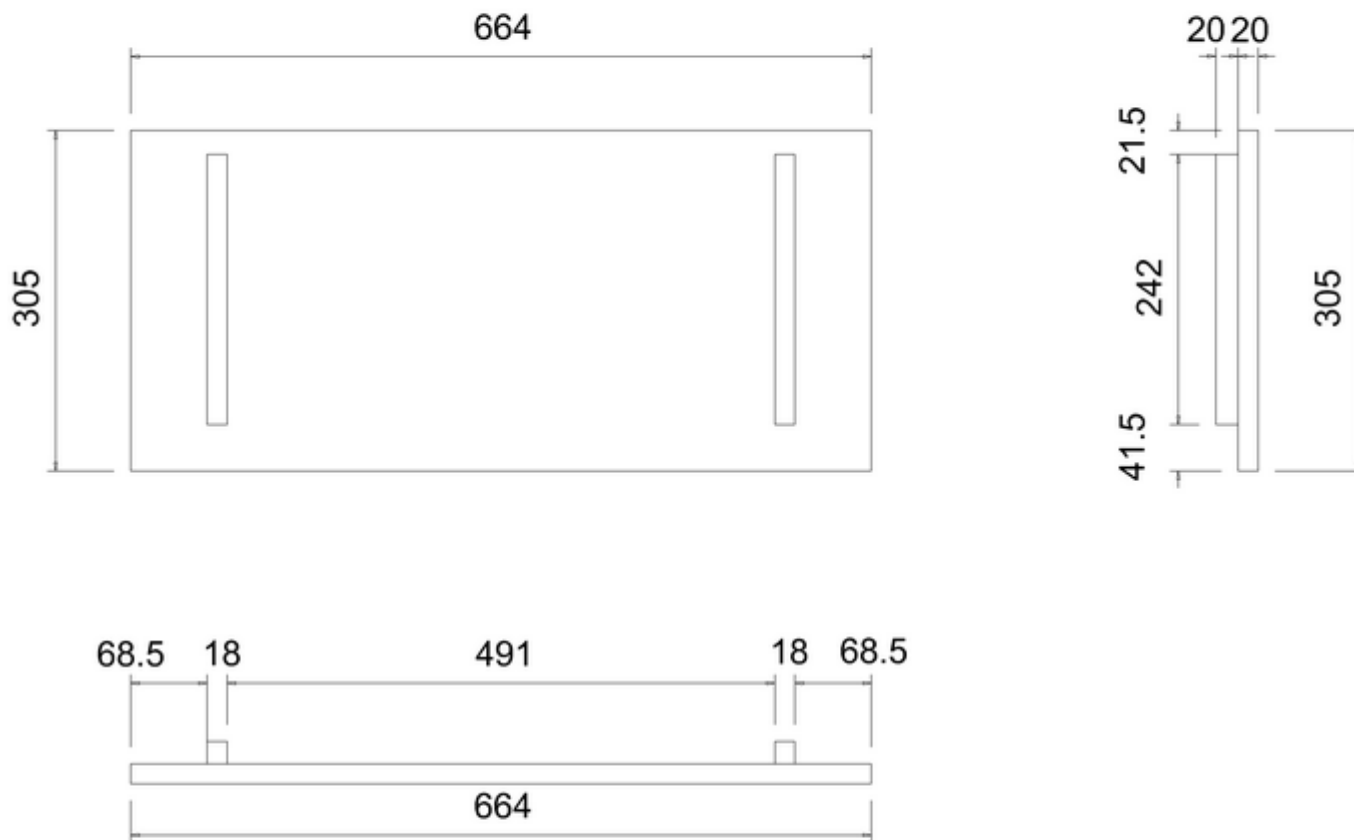

20050073370 - Savoy WC worktop carrara marble

Note:
Whole dimension tolerance is ± 5 .