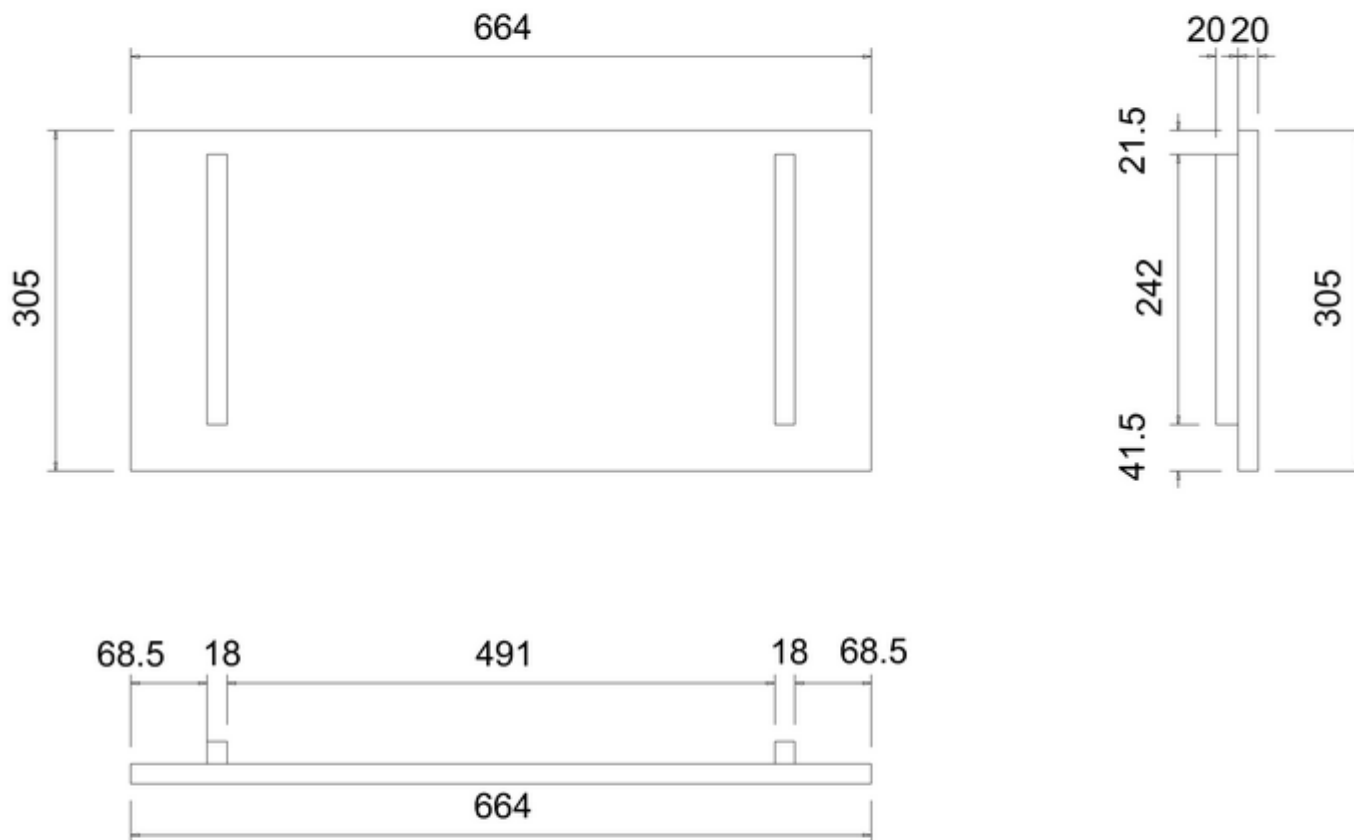

## 20050073360 - Savoy WC worktop black granite marble

Note:  
Whole dimension tolerance is  $\pm 5$ .