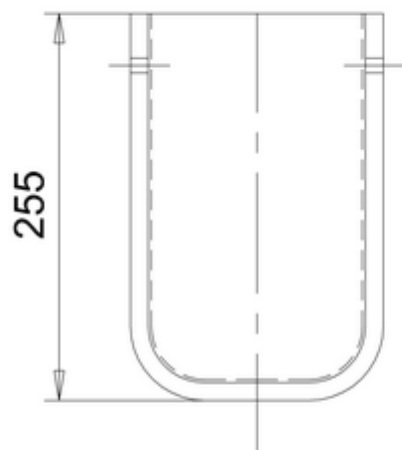

## 20050030033 - EURO COMFORT SEMI PEDESTAL

Remark:

1: Flatness of installation surface: 0~2mm

2: Flatness of whole surface: 0~5mm

3: Height difference between left and right: 0~3mm