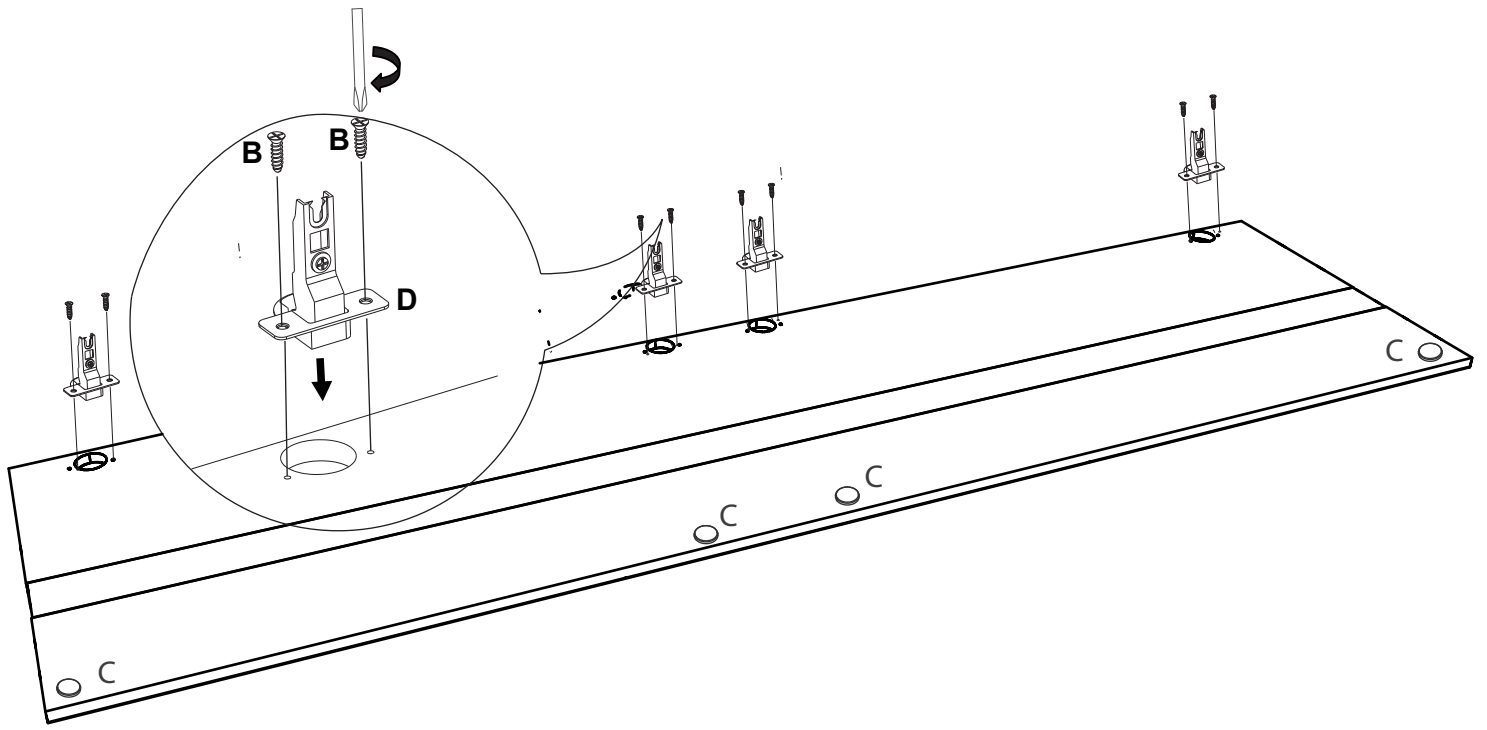

Linea tall unit door

20003004092
20003004114
20003004136
20003004158
20003004179
20003004202

CARE AND MAINTENANCE : Please leave with the householder
This furniture is made of wood and has a water resistant finish.
It should not be left wet, and the quality of the finish is best
maintained if it is wiped with a dry cloth after use.
it should only be cleaned using a soft damp cloth followed by
a dry cloth.
Do not use bleach or any abrhasive cleaner.

DIMENTIONS

Width : 450 mm
Depth : 16 mm
Height : 1727mm

| | | | |
|---|---|---|--|
|  |   A x4  B x4 |   D x4 | |
| | |  E x4 | |

| | |
|---|---|
|  |  x1 |
|---|---|

1  **B**  **D**  **C**

2  **E**

3

6