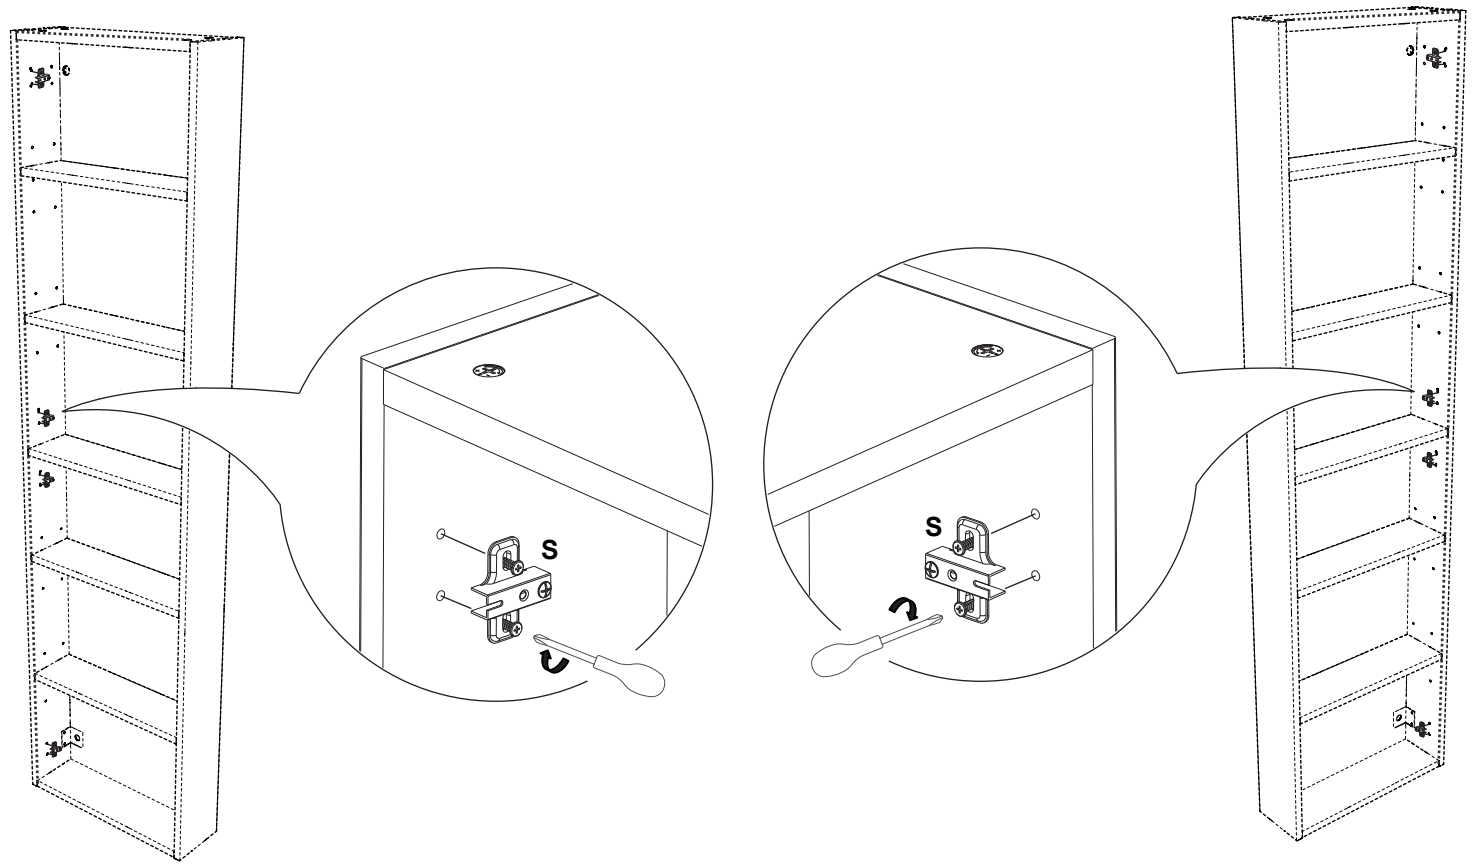

Linea tall unit door

20003004092
20003004114
20003004136
20003004158
20003004179
20003004202

CARE AND MAINTENANCE : Please leave with the householder
This furniture is made of wood and has a water resistant finish.
It should not be left wet, and the quality of the finish is best
maintained if it is wiped with a dry cloth after use.
it should only be cleaned using a soft damp cloth followed by
a dry cloth.
Do not use bleach or any abrhasive cleaner.

DIMENTIONS

Width : 450 mm
Depth : 16 mm
Height : 1727mm

| | | | |
|---|---|---|--|
|  |   A x4  B x4 |   D x4 | |
| | |  E x4 | |

| | |
|---|---|
|  |  x1 |
|---|---|

1  **B**  **D**  **C**

2  **E**

3

6