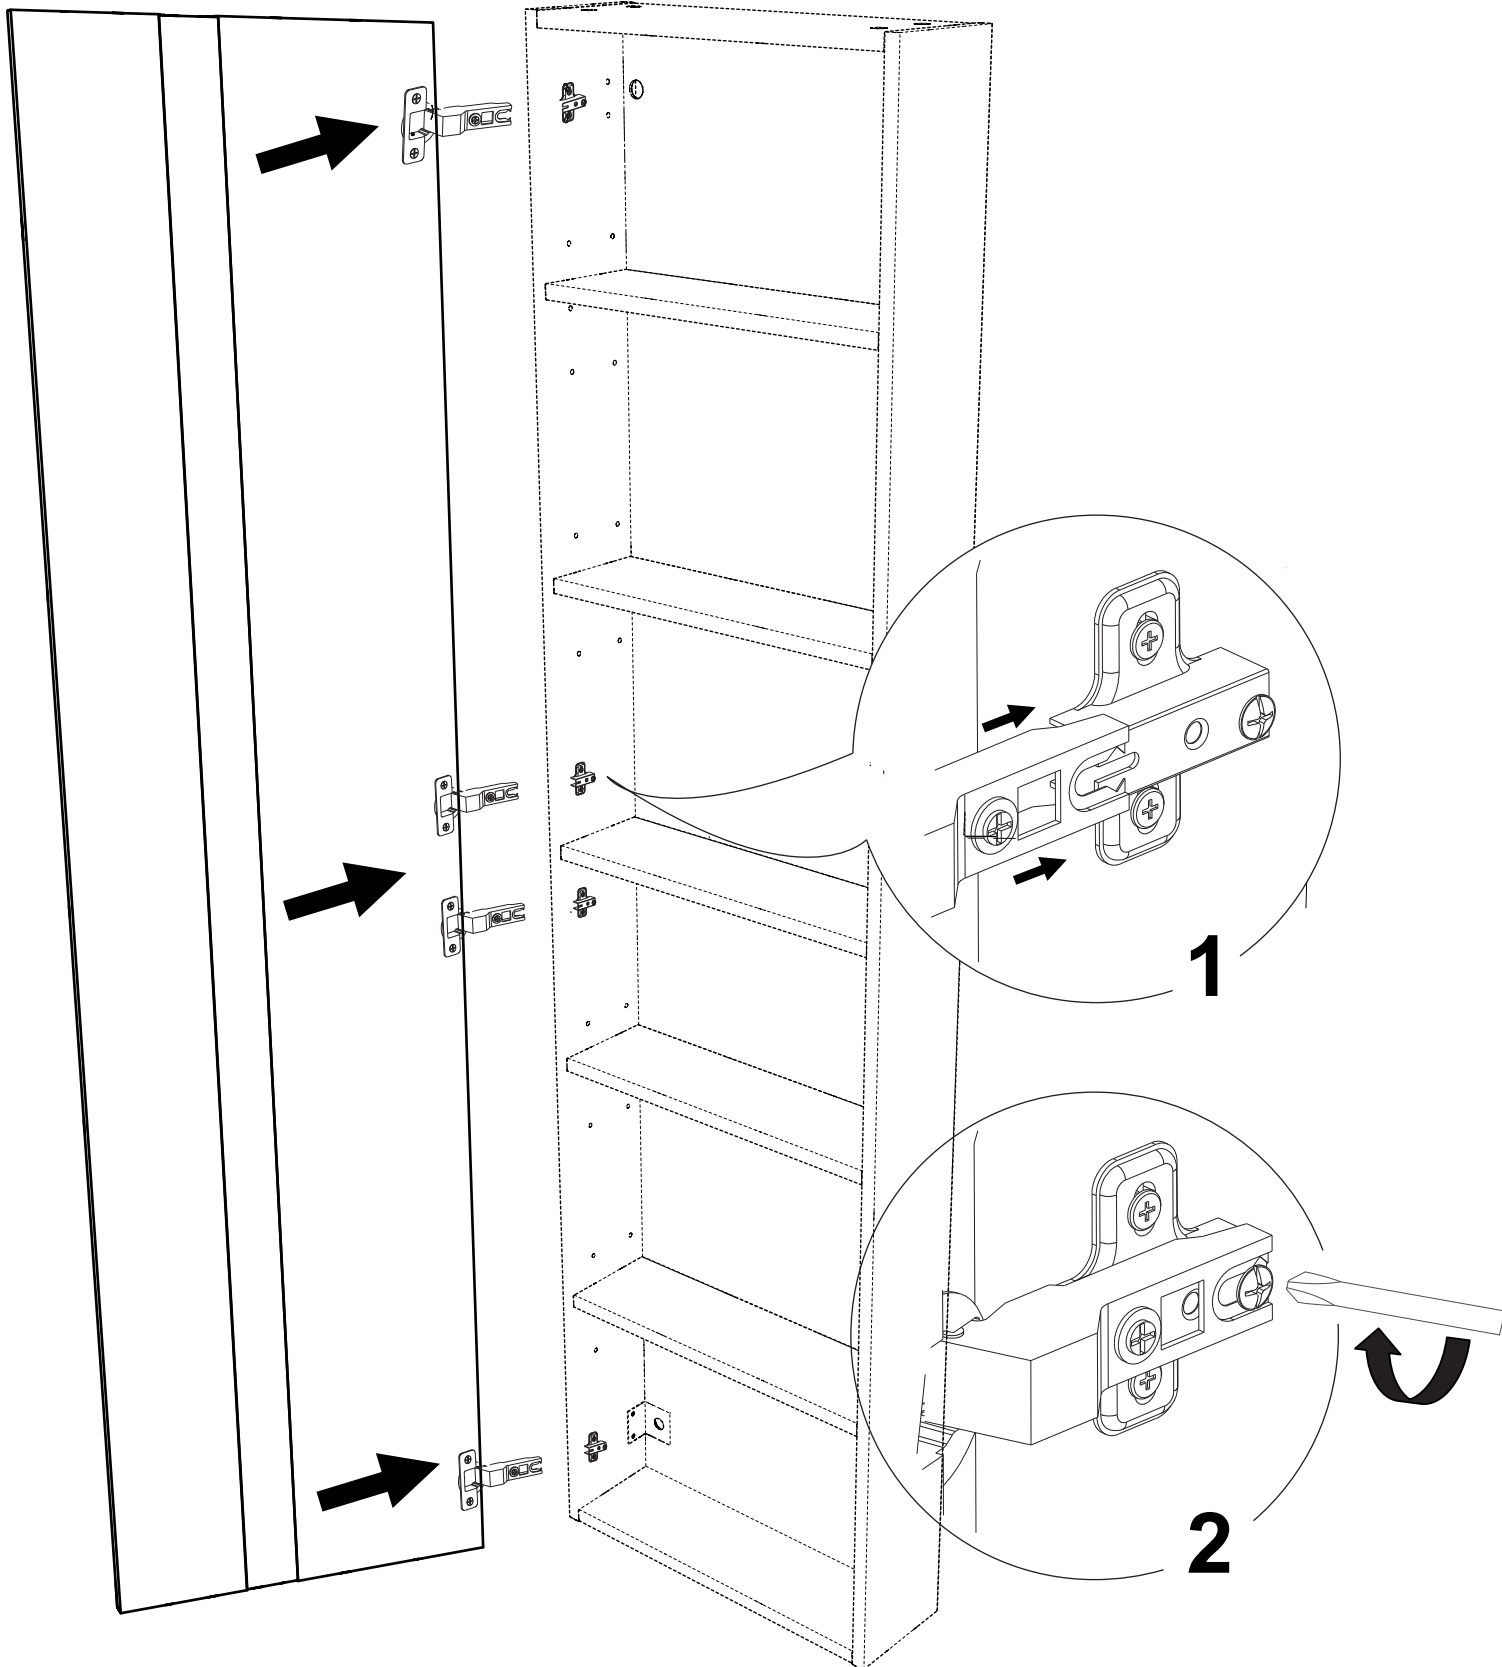

Linea tall unit door

20003004092
20003004114
20003004136
20003004158
20003004179
20003004202

CARE AND MAINTENANCE : Please leave with the householder
This furniture is made of wood and has a water resistant finish.
It should not be left wet, and the quality of the finish is best
maintained if it is wiped with a dry cloth after use.
it should only be cleaned using a soft damp cloth followed by
a dry cloth.
Do not use bleach or any abrhasive cleaner.

DIMENTIONS

Width : 450 mm
Depth : 16 mm
Height : 1727mm

| | | | |
|---|---|---|--|
|  |   A x4  B x4 |   D x4 | |
| | |  E x4 | |

| | |
|---|---|
|  |  x1 |
|---|---|

1  **B**  **D**  **C**

2  **E**

3

6