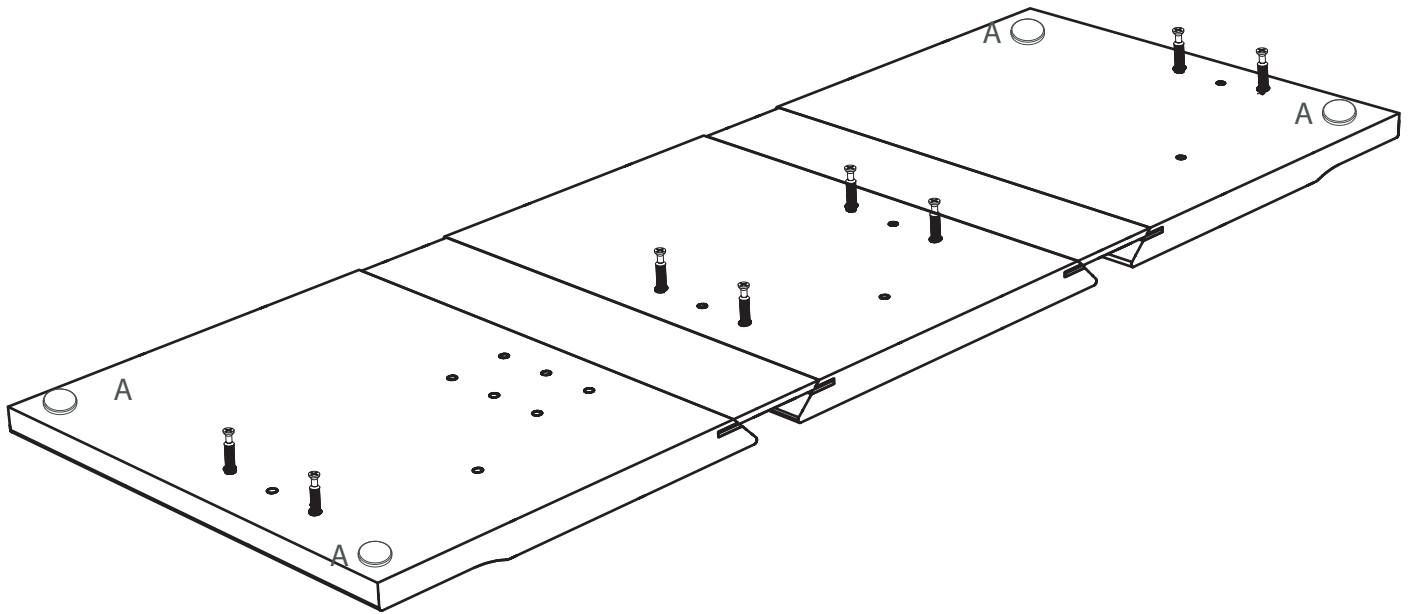

Linea 800 drawer front

20003004088 20003004154
20003004109 20003004176
20003004132 20003004198

CARE AND MAINTENANCE : Please leave with the householder
This furniture is made of wood and has a water resistant finish.
It should not be left wet, and the quality of the finish is best
maintained if it is wiped with a dry cloth after use.
it should only be cleaned using a soft damp cloth followed by
a dry cloth.
Do not use bleach or any abrasive cleaner.

DIMENSIONS

Width : 797 mm

Depth : 19 mm

Height : 287mm

	 		
---	---	--	--

	 x1
---	--

1

2