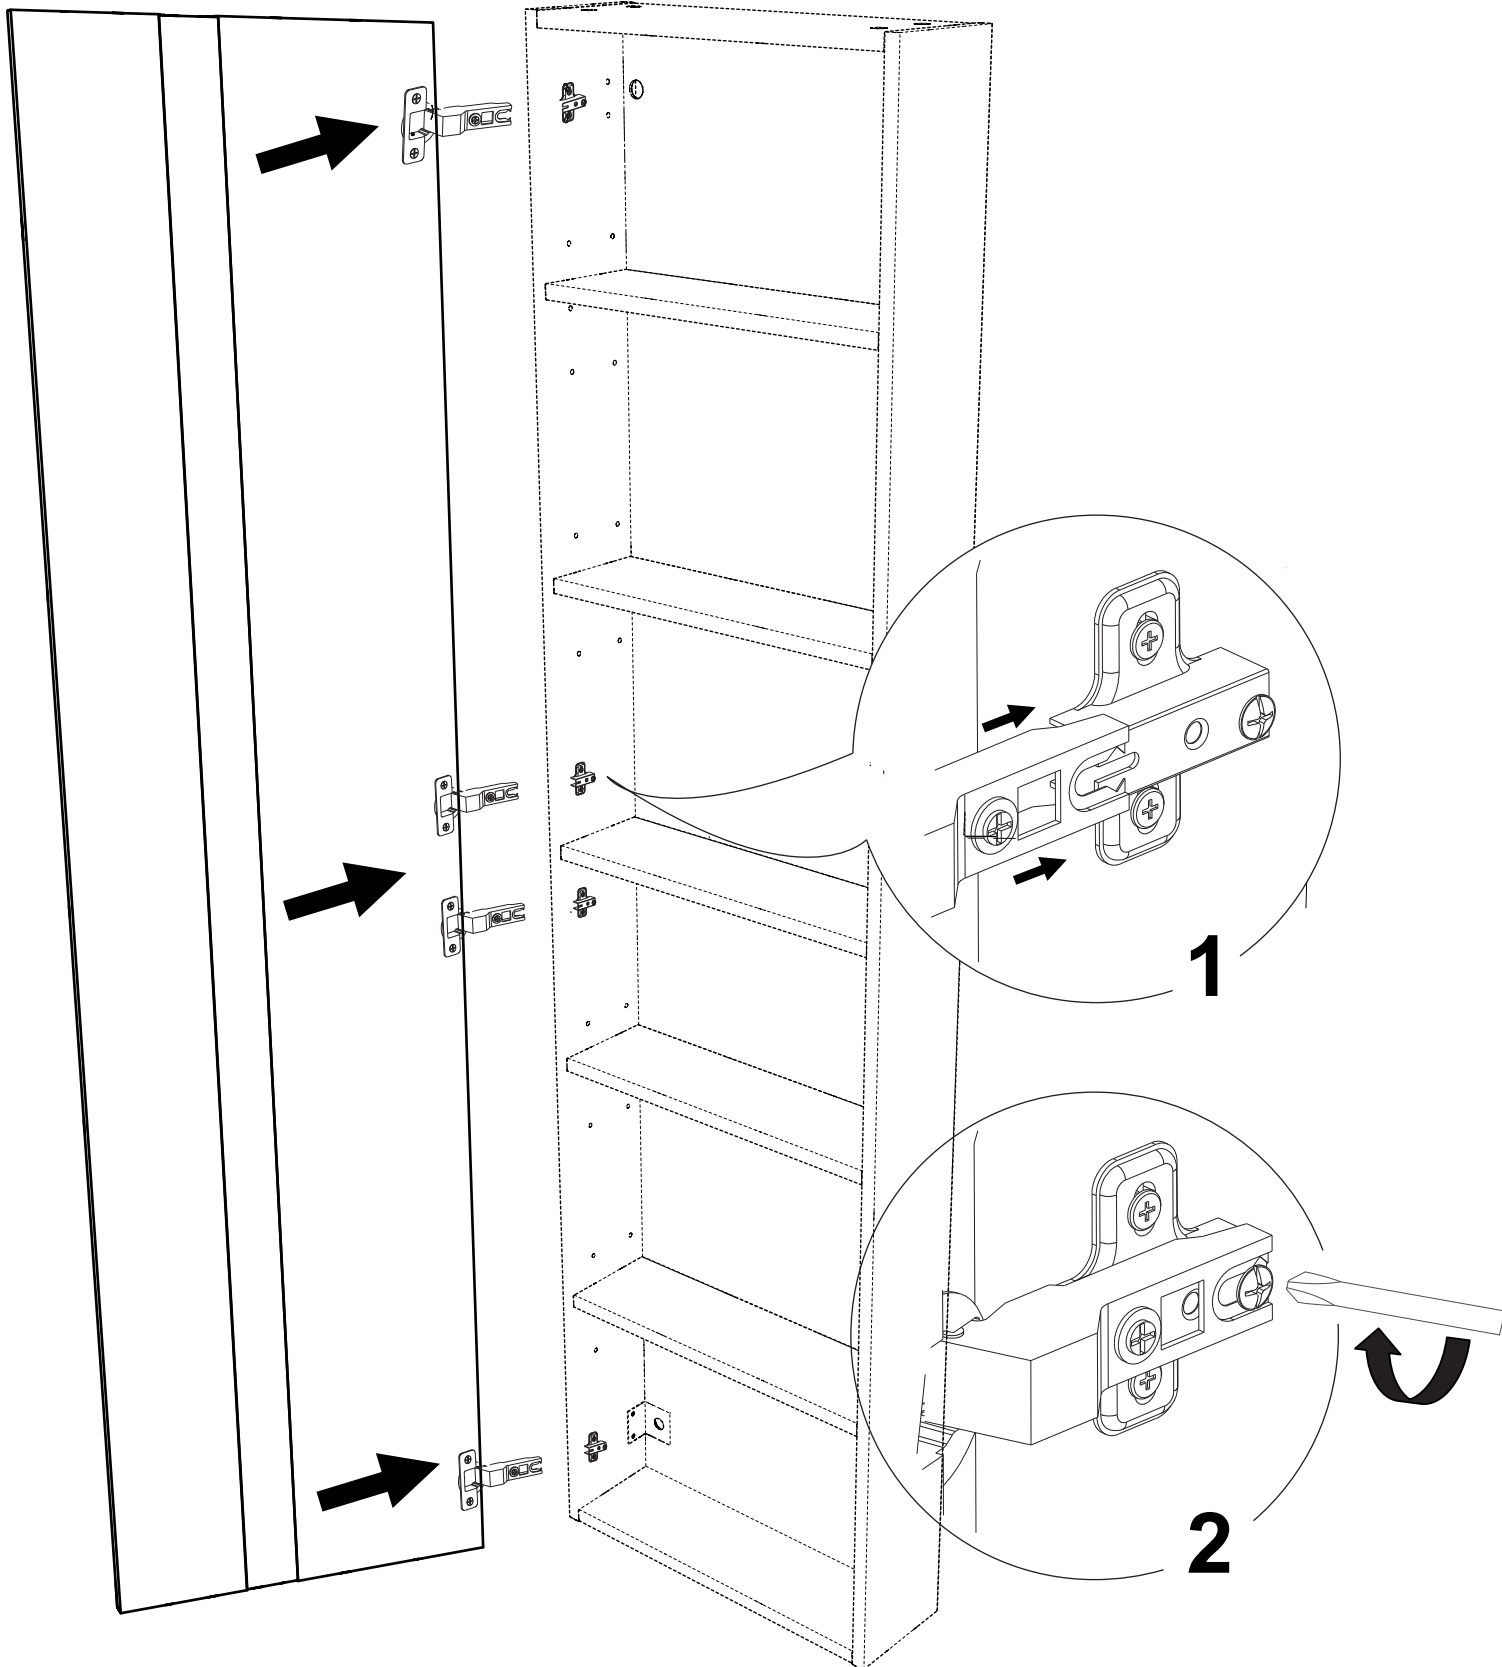

Linea tall unit door

20003004092
20003004114
20003004136
20003004158
20003004179
20003004202

CARE AND MAINTENANCE : Please leave with the householder
This furniture is made of wood and has a water resistant finish.
It should not be left wet, and the quality of the finish is best
maintained if it is wiped with a dry cloth after use.
it should only be cleaned using a soft damp cloth followed by
a dry cloth.
Do not use bleach or any abrhasive cleaner.

DIMENTIONS

Width : 450 mm
Depth : 16 mm
Height : 1727mm

	  A x4  B x4	  D x4	
		 E x4	

		 x1
---	--	---

1

2

3

6