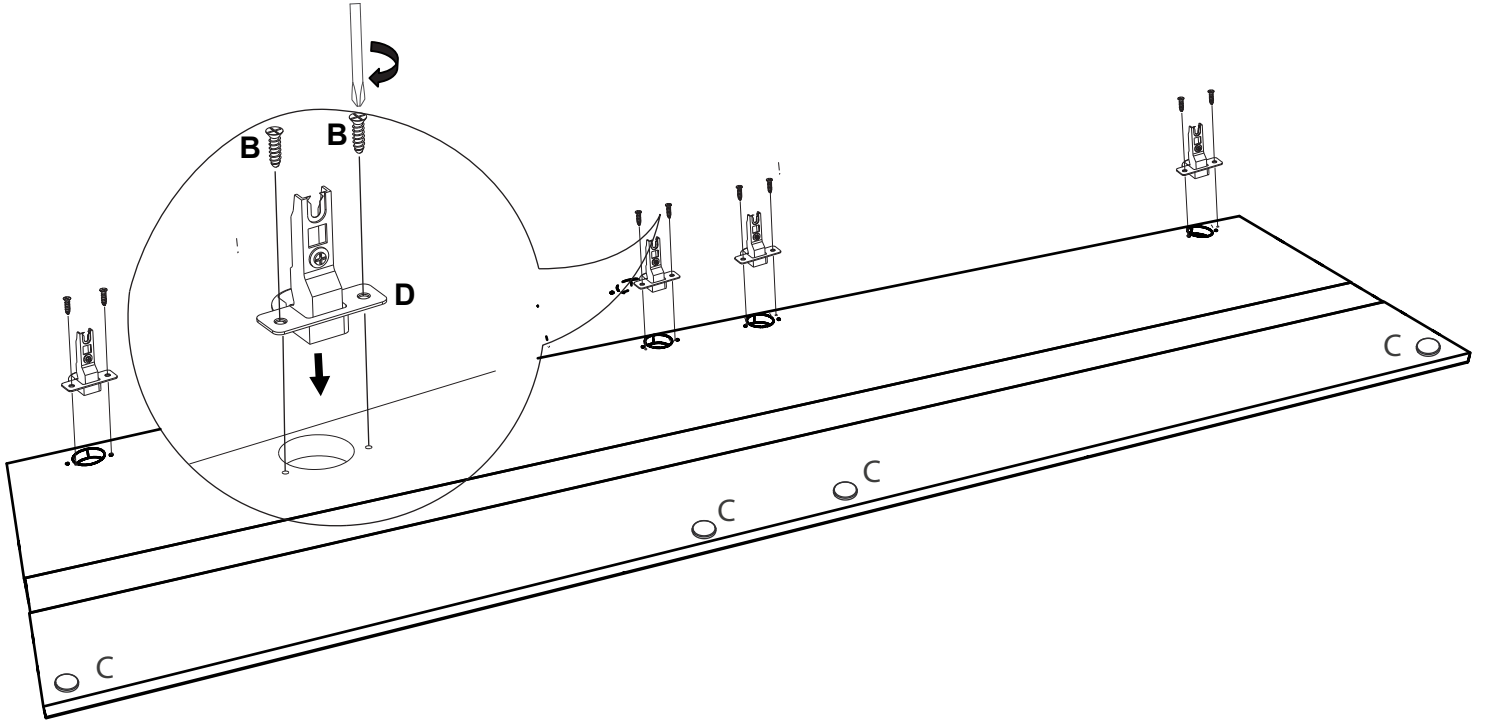

Linea tall unit door

20003004092
20003004114
20003004136
20003004158
20003004179
20003004202

CARE AND MAINTENANCE : Please leave with the householder
This furniture is made of wood and has a water resistant finish.
It should not be left wet, and the quality of the finish is best
maintained if it is wiped with a dry cloth after use.
it should only be cleaned using a soft damp cloth followed by
a dry cloth.
Do not use bleach or any abrhasive cleaner.

DIMENTIONS

Width : 450 mm
Depth : 16 mm
Height : 1727mm

	  A x4  B x4	  D x4	
		 E x4	

		 x1
---	--	---

1

2

3

6