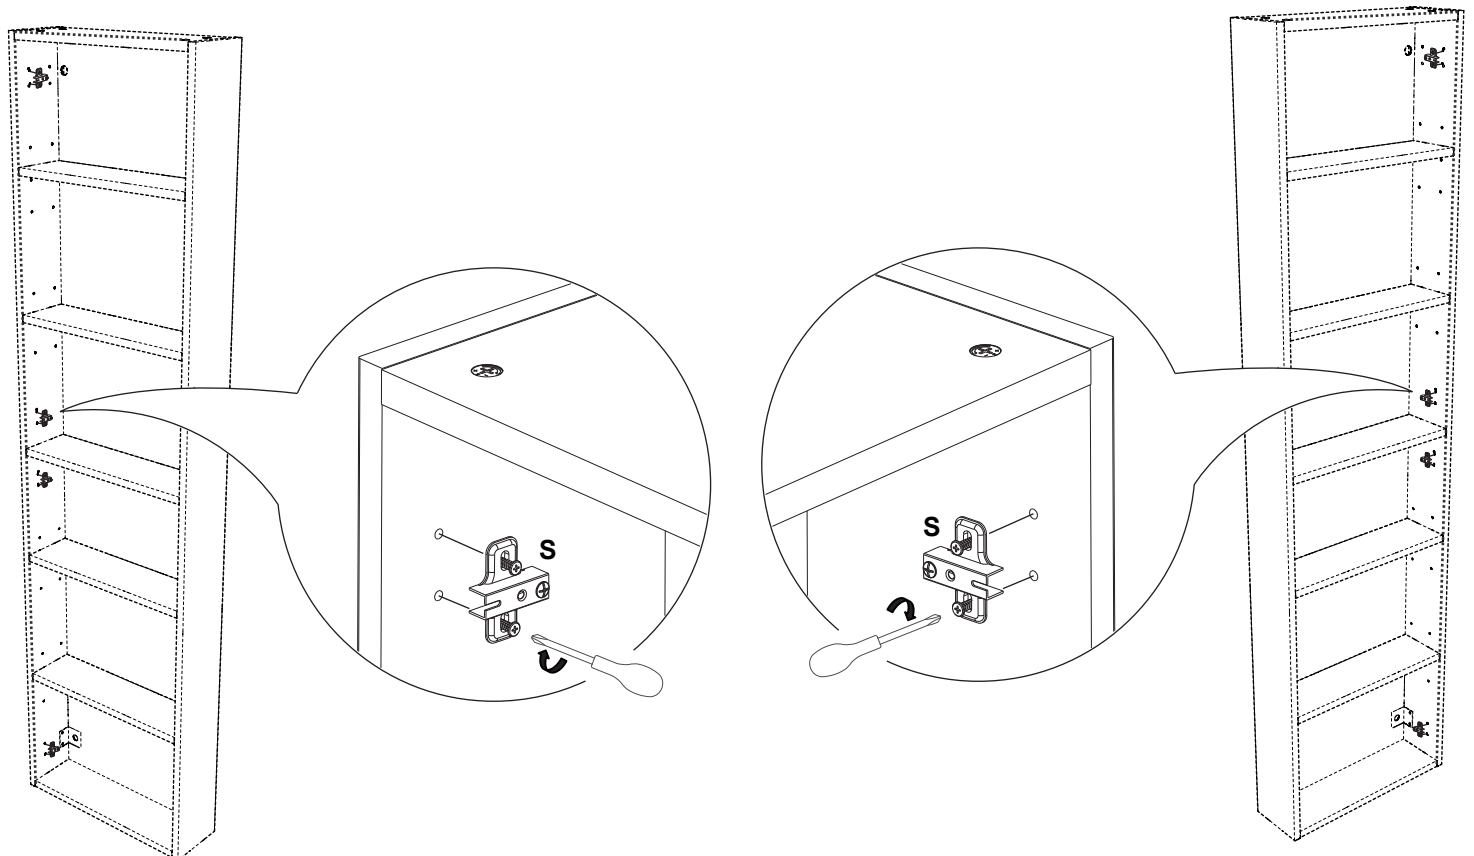

Linea tall unit door

20003004092
20003004114
20003004136
20003004158
20003004179
20003004202

CARE AND MAINTENANCE : Please leave with the householder
This furniture is made of wood and has a water resistant finish.
It should not be left wet, and the quality of the finish is best
maintained if it is wiped with a dry cloth after use.
it should only be cleaned using a soft damp cloth followed by
a dry cloth.
Do not use bleach or any abrhasive cleaner.

DIMENTIONS

Width : 450 mm
Depth : 16 mm
Height : 1727mm

	  A x4  B x4	  D x4	
		 E x4	

		 x1
---	--	---

1

2

3

6