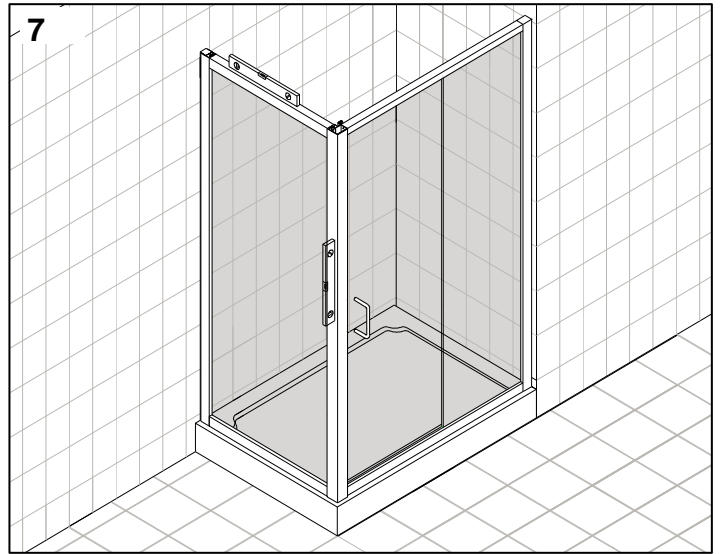

ATLAS 760mm SIDE PANEL
ATLAS 800mm SIDE PANEL
ATLAS 900mm SIDE PANEL
ATLAS 1000mm SIDE PANEL
CHROME FRAME CLEAR GLASS

⚠ Attention:

Wall profile and frame must be fixed in accordance with previous instruction.

The tray should be installed by a suitably qualified person. The tray should be level, the walls should be tiled down to the tray, and the horizontal gap between the tiles and tray must be sealed with silicone sealant to ensure watertightness.