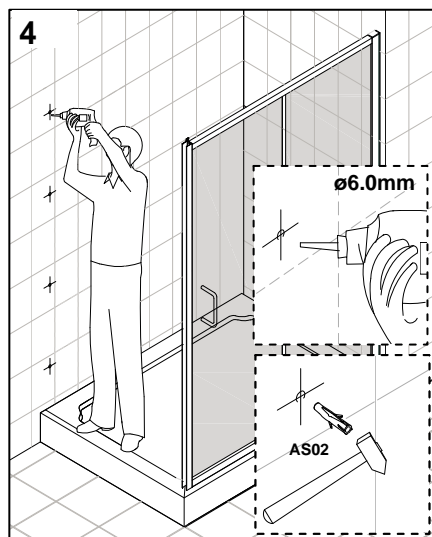

ATLAS 760mm SIDE PANEL
ATLAS 800mm SIDE PANEL
ATLAS 900mm SIDE PANEL
ATLAS 1000mm SIDE PANEL
CHROME FRAME CLEAR GLASS

⚠ Attention:

Wall profile and frame must be fixed in accordance with previous instruction.

The tray should be installed by a suitably qualified person. The tray should be level, the walls should be tiled down to the tray, and the horizontal gap between the tiles and tray must be sealed with silicone sealant to ensure watertightness.