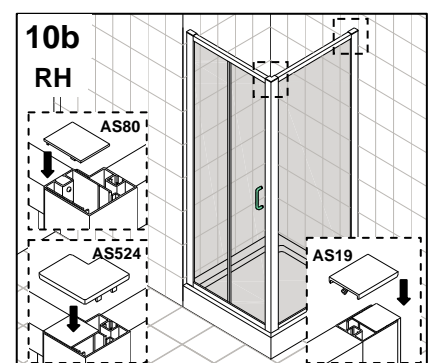

ATLAS 760mm SIDE PANEL
ATLAS 800mm SIDE PANEL
ATLAS 900mm SIDE PANEL
ATLAS 1000mm SIDE PANEL
CHROME FRAME CLEAR GLASS

⚠ Attention:

Wall profile and frame must be fixed in accordance with previous instruction.

The tray should be installed by a suitably qualified person. The tray should be level, the walls should be tiled down to the tray, and the horizontal gap between the tiles and tray must be sealed with silicone sealant to ensure watertightness.