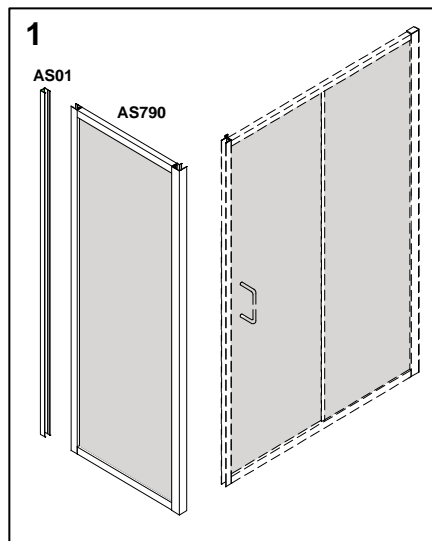

ATLAS 760mm SIDE PANEL
ATLAS 800mm SIDE PANEL
ATLAS 900mm SIDE PANEL
ATLAS 1000mm SIDE PANEL
CHROME FRAME CLEAR GLASS

⚠ Attention:

Wall profile and frame must be fixed in accordance with previous instruction.

The tray should be installed by a suitably qualified person. The tray should be level, the walls should be tiled down to the tray, and the horizontal gap between the tiles and tray must be sealed with silicone sealant to ensure watertightness.