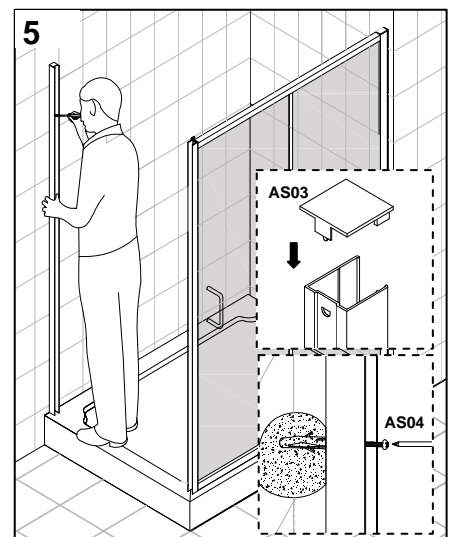

ATLAS 760mm SIDE PANEL
ATLAS 800mm SIDE PANEL
ATLAS 900mm SIDE PANEL
ATLAS 1000mm SIDE PANEL
CHROME FRAME CLEAR GLASS

⚠ Attention:

Wall profile and frame must be fixed in accordance with previous instruction.

The tray should be installed by a suitably qualified person. The tray should be level, the walls should be tiled down to the tray, and the horizontal gap between the tiles and tray must be sealed with silicone sealant to ensure watertightness.