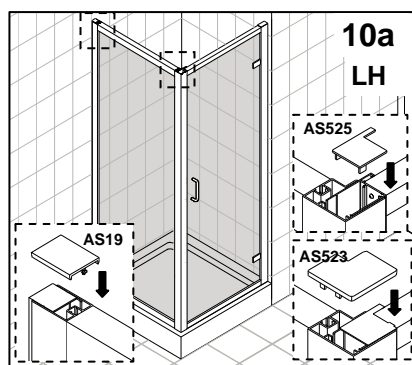

ATLAS 760mm SIDE PANEL
ATLAS 800mm SIDE PANEL
ATLAS 900mm SIDE PANEL
ATLAS 1000mm SIDE PANEL
CHROME FRAME CLEAR GLASS

⚠ Attention:

Wall profile and frame must be fixed in accordance with previous instruction.

The tray should be installed by a suitably qualified person. The tray should be level, the walls should be tiled down to the tray, and the horizontal gap between the tiles and tray must be sealed with silicone sealant to ensure watertightness.