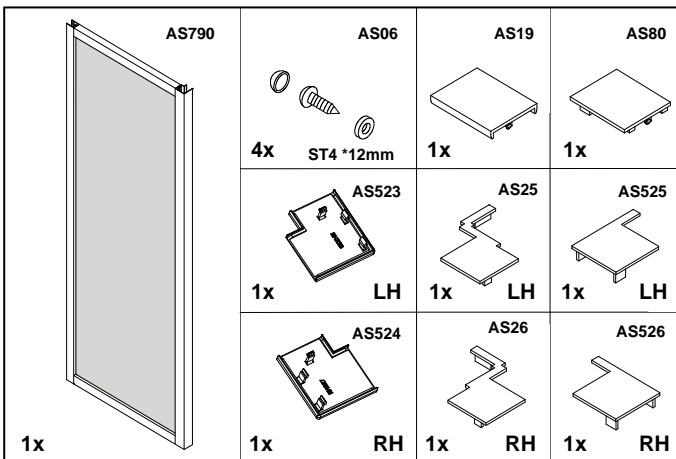

ATLAS 760mm SIDE PANEL
ATLAS 800mm SIDE PANEL
ATLAS 900mm SIDE PANEL
ATLAS 1000mm SIDE PANEL
CHROME FRAME CLEAR GLASS

⚠ Attention:

Wall profile and frame must be fixed in accordance with previous instruction.

The tray should be installed by a suitably qualified person. The tray should be level, the walls should be tiled down to the tray, and the horizontal gap between the tiles and tray must be sealed with silicone sealant to ensure watertightness.