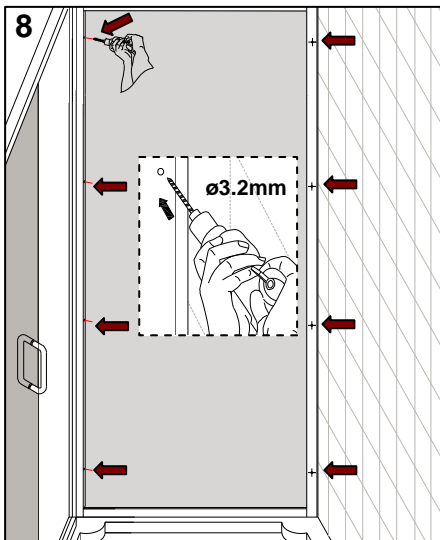

ATLAS 760mm SIDE PANEL
ATLAS 800mm SIDE PANEL
ATLAS 900mm SIDE PANEL
ATLAS 1000mm SIDE PANEL
CHROME FRAME CLEAR GLASS

⚠ Attention:

Wall profile and frame must be fixed in accordance with previous instruction.

The tray should be installed by a suitably qualified person. The tray should be level, the walls should be tiled down to the tray, and the horizontal gap between the tiles and tray must be sealed with silicone sealant to ensure watertightness.