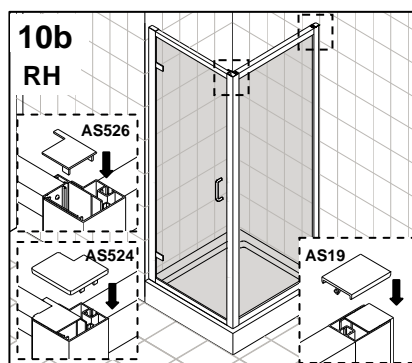

ATLAS 760mm SIDE PANEL
ATLAS 800mm SIDE PANEL
ATLAS 900mm SIDE PANEL
ATLAS 1000mm SIDE PANEL
CHROME FRAME CLEAR GLASS

⚠ Attention:

Wall profile and frame must be fixed in accordance with previous instruction.

The tray should be installed by a suitably qualified person. The tray should be level, the walls should be tiled down to the tray, and the horizontal gap between the tiles and tray must be sealed with silicone sealant to ensure watertightness.