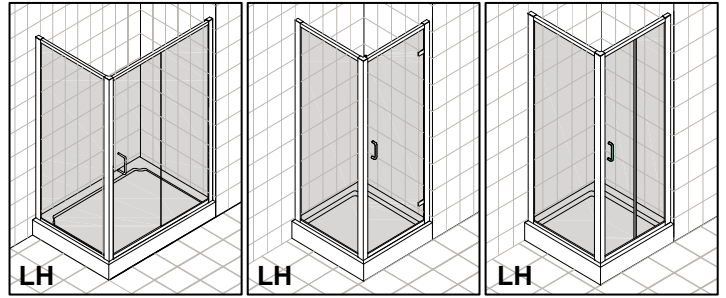

ATLAS 760mm SIDE PANEL
ATLAS 800mm SIDE PANEL
ATLAS 900mm SIDE PANEL
ATLAS 1000mm SIDE PANEL
CHROME FRAME CLEAR GLASS

⚠ Attention:

Wall profile and frame must be fixed in accordance with previous instruction.

The tray should be installed by a suitably qualified person. The tray should be level, the walls should be tiled down to the tray, and the horizontal gap between the tiles and tray must be sealed with silicone sealant to ensure watertightness.