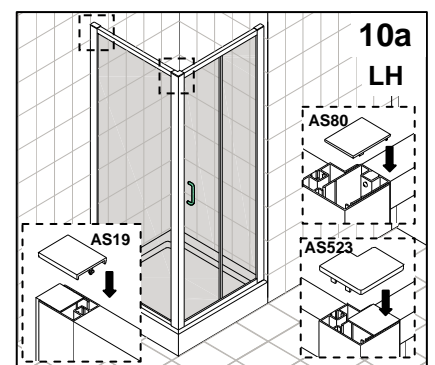

ATLAS 760mm SIDE PANEL
ATLAS 800mm SIDE PANEL
ATLAS 900mm SIDE PANEL
ATLAS 1000mm SIDE PANEL
CHROME FRAME CLEAR GLASS

⚠ Attention:

Wall profile and frame must be fixed in accordance with previous instruction.

The tray should be installed by a suitably qualified person. The tray should be level, the walls should be tiled down to the tray, and the horizontal gap between the tiles and tray must be sealed with silicone sealant to ensure watertightness.