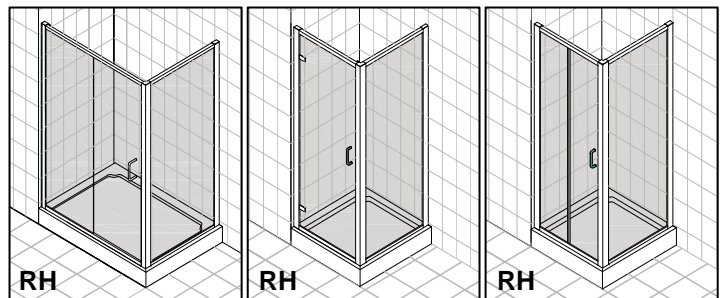

ATLAS 760mm SIDE PANEL
ATLAS 800mm SIDE PANEL
ATLAS 900mm SIDE PANEL
ATLAS 1000mm SIDE PANEL
CHROME FRAME CLEAR GLASS

⚠ Attention:

Wall profile and frame must be fixed in accordance with previous instruction.

The tray should be installed by a suitably qualified person. The tray should be level, the walls should be tiled down to the tray, and the horizontal gap between the tiles and tray must be sealed with silicone sealant to ensure watertightness.