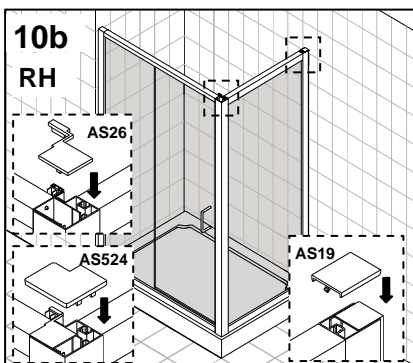

ATLAS 760mm SIDE PANEL
ATLAS 800mm SIDE PANEL
ATLAS 900mm SIDE PANEL
ATLAS 1000mm SIDE PANEL
CHROME FRAME CLEAR GLASS

⚠ Attention:

Wall profile and frame must be fixed in accordance with previous instruction.

The tray should be installed by a suitably qualified person. The tray should be level, the walls should be tiled down to the tray, and the horizontal gap between the tiles and tray must be sealed with silicone sealant to ensure watertightness.