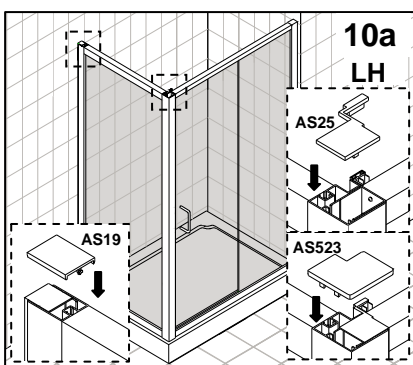

ATLAS 760mm SIDE PANEL
ATLAS 800mm SIDE PANEL
ATLAS 900mm SIDE PANEL
ATLAS 1000mm SIDE PANEL
CHROME FRAME CLEAR GLASS

⚠ Attention:

Wall profile and frame must be fixed in accordance with previous instruction.

The tray should be installed by a suitably qualified person. The tray should be level, the walls should be tiled down to the tray, and the horizontal gap between the tiles and tray must be sealed with silicone sealant to ensure watertightness.