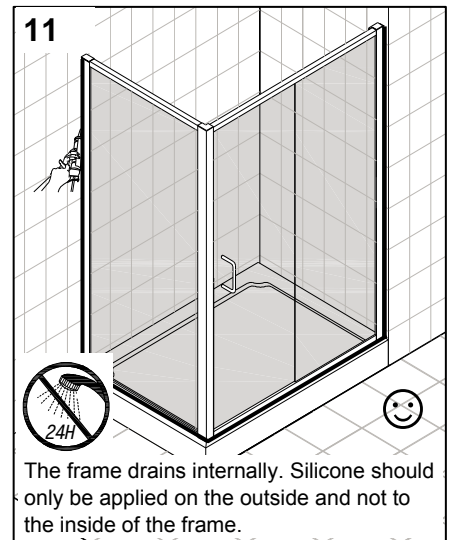

ATLAS 760mm SIDE PANEL
ATLAS 800mm SIDE PANEL
ATLAS 900mm SIDE PANEL
ATLAS 1000mm SIDE PANEL
CHROME FRAME CLEAR GLASS

⚠ Attention:

Wall profile and frame must be fixed in accordance with previous instruction.

The tray should be installed by a suitably qualified person. The tray should be level, the walls should be tiled down to the tray, and the horizontal gap between the tiles and tray must be sealed with silicone sealant to ensure watertightness.