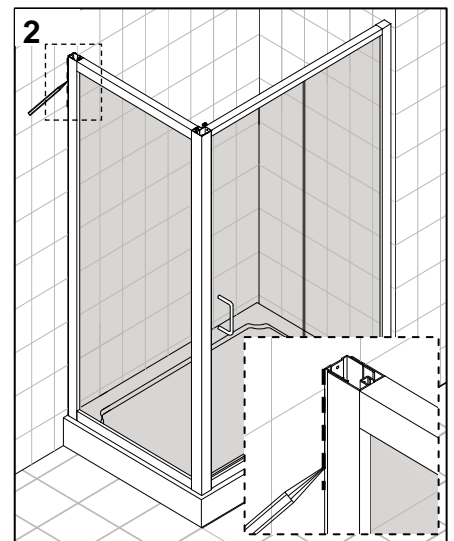

ATLAS 760mm SIDE PANEL
ATLAS 800mm SIDE PANEL
ATLAS 900mm SIDE PANEL
ATLAS 1000mm SIDE PANEL
CHROME FRAME CLEAR GLASS

⚠ Attention:

Wall profile and frame must be fixed in accordance with previous instruction.

The tray should be installed by a suitably qualified person. The tray should be level, the walls should be tiled down to the tray, and the horizontal gap between the tiles and tray must be sealed with silicone sealant to ensure watertightness.