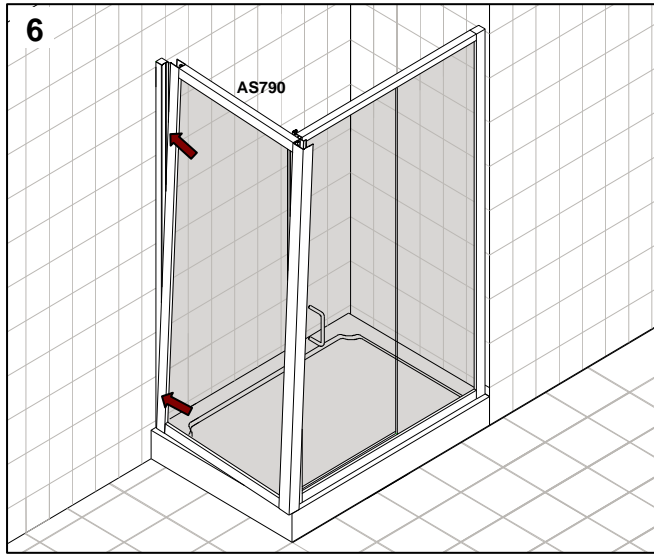

ATLAS 760mm SIDE PANEL
ATLAS 800mm SIDE PANEL
ATLAS 900mm SIDE PANEL
ATLAS 1000mm SIDE PANEL
CHROME FRAME CLEAR GLASS

⚠ Attention:

Wall profile and frame must be fixed in accordance with previous instruction.

The tray should be installed by a suitably qualified person. The tray should be level, the walls should be tiled down to the tray, and the horizontal gap between the tiles and tray must be sealed with silicone sealant to ensure watertightness.