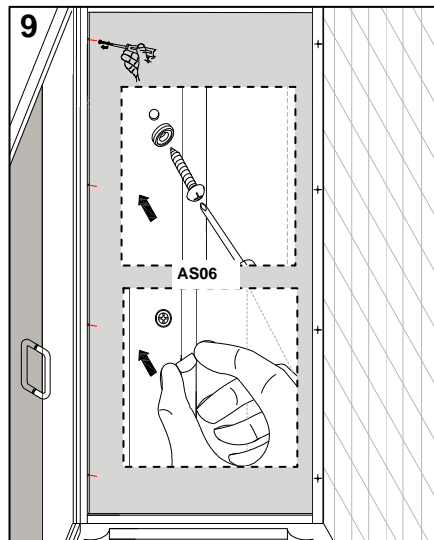

ATLAS 760mm SIDE PANEL
ATLAS 800mm SIDE PANEL
ATLAS 900mm SIDE PANEL
ATLAS 1000mm SIDE PANEL
CHROME FRAME CLEAR GLASS

⚠ Attention:

Wall profile and frame must be fixed in accordance with previous instruction.

The tray should be installed by a suitably qualified person. The tray should be level, the walls should be tiled down to the tray, and the horizontal gap between the tiles and tray must be sealed with silicone sealant to ensure watertightness.