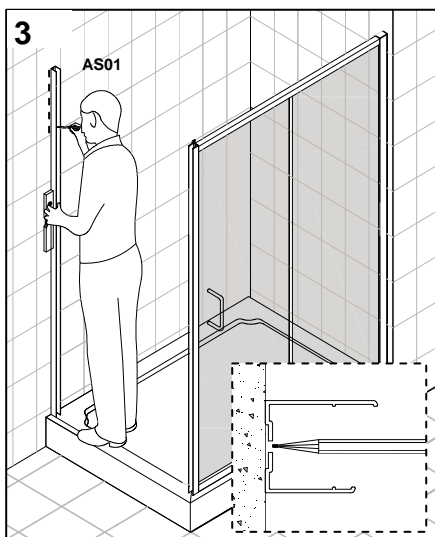

ATLAS 760mm SIDE PANEL
ATLAS 800mm SIDE PANEL
ATLAS 900mm SIDE PANEL
ATLAS 1000mm SIDE PANEL
CHROME FRAME CLEAR GLASS

⚠ Attention:

Wall profile and frame must be fixed in accordance with previous instruction.

The tray should be installed by a suitably qualified person. The tray should be level, the walls should be tiled down to the tray, and the horizontal gap between the tiles and tray must be sealed with silicone sealant to ensure watertightness.