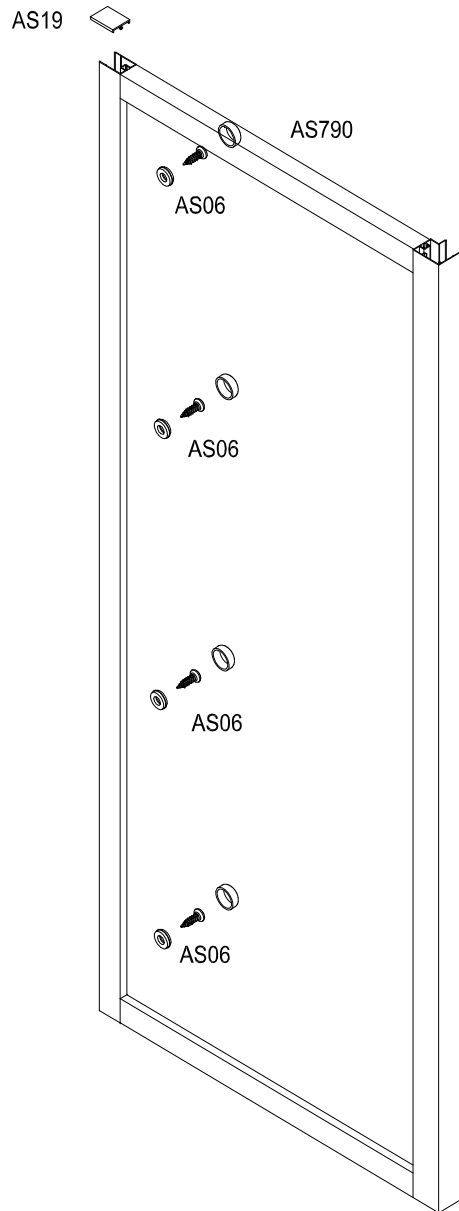

ATLAS 760mm SIDE PANEL
ATLAS 800mm SIDE PANEL
ATLAS 900mm SIDE PANEL
ATLAS 1000mm SIDE PANEL
CHROME FRAME CLEAR GLASS

⚠ Attention:

Wall profile and frame must be fixed in accordance with previous instruction.

The tray should be installed by a suitably qualified person. The tray should be level, the walls should be tiled down to the tray, and the horizontal gap between the tiles and tray must be sealed with silicone sealant to ensure watertightness.