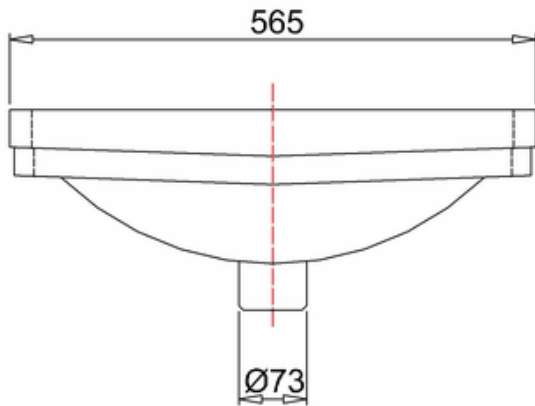

bathstore

20005000070 - Savoy Victorian Basin 560mm 1TH

bathstore

20005000760 - NEW SAVOY 560/575 BASIN STAND CHR WITH GLASS SHELF MK2 XR-133