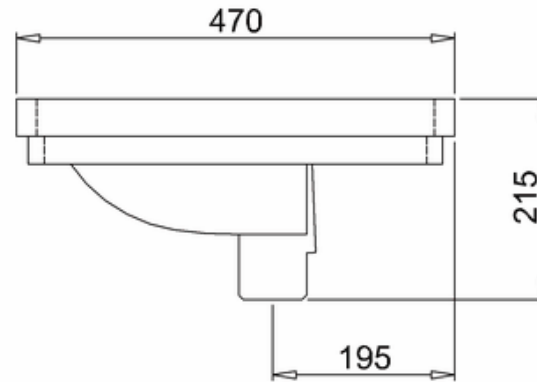

bathstore

20005000070 - Savoy Victorian Basin 560mm 1TH

bathstore

20005000760 - NEW SAVOY 560/575 BASIN STAND CHR WITH GLASS SHELF MK2 XR-133