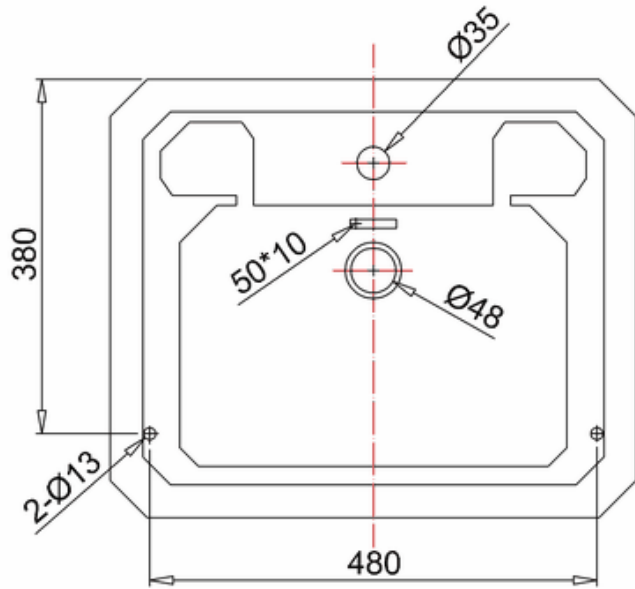

bathstore

20005000070 - Savoy Victorian Basin 560mm 1TH

bathstore

20005000760 - NEW SAVOY 560/575 BASIN STAND CHR WITH GLASS SHELF MK2 XR-133