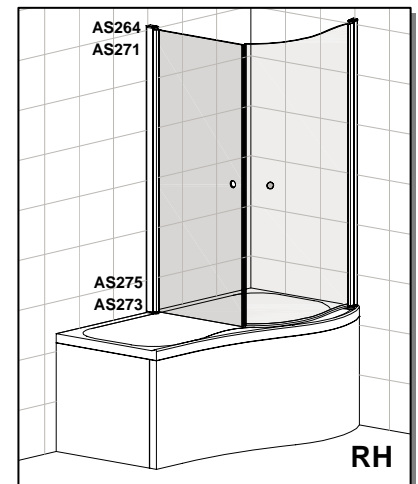

**LIBERTY 700 STRAIGHT BATH
SCREEN CHROME CLEAR GLASS**

 **Firmly push the screen profile onto the wall profile, ensures the screen profile is as close to the wall as possible.**