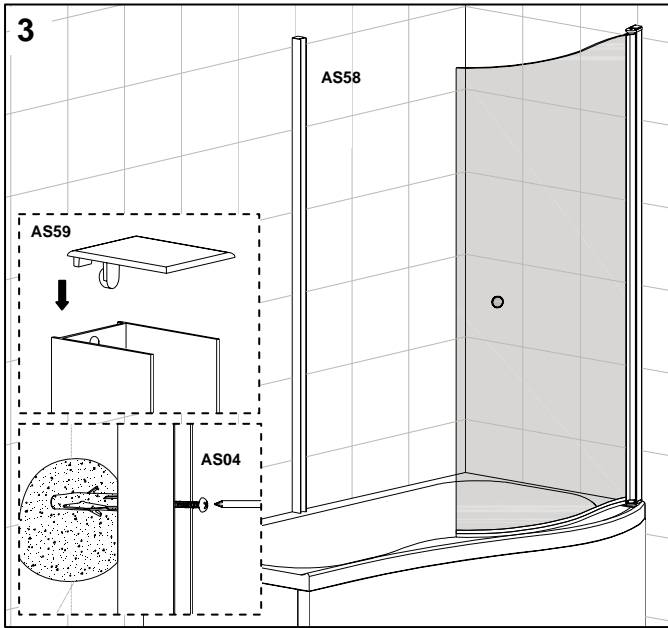

**LIBERTY 700 STRAIGHT BATH
SCREEN CHROME CLEAR GLASS**

 **Firmly push the screen profile onto the wall profile, ensures the screen profile is as close to the wall as possible.**