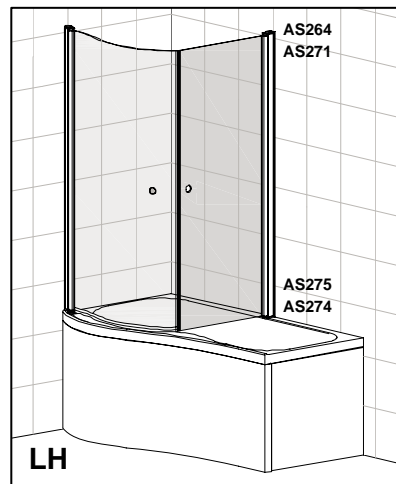

**LIBERTY 700 STRAIGHT BATH
SCREEN CHROME CLEAR GLASS**

 **Firmly push the screen profile onto the wall profile, ensures the screen profile is as close to the wall as possible.**