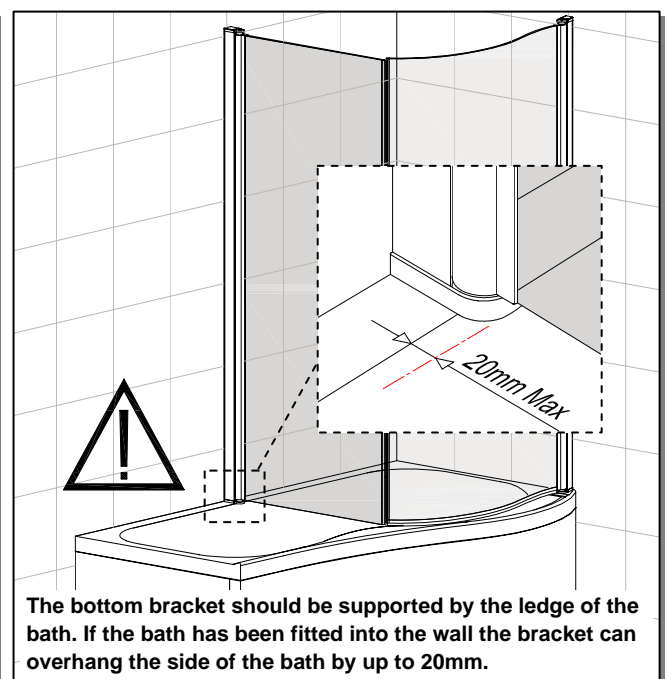

**LIBERTY 700 STRAIGHT BATH
SCREEN CHROME CLEAR GLASS**

 **Firmly push the screen profile onto the wall profile, ensures the screen profile is as close to the wall as possible.**