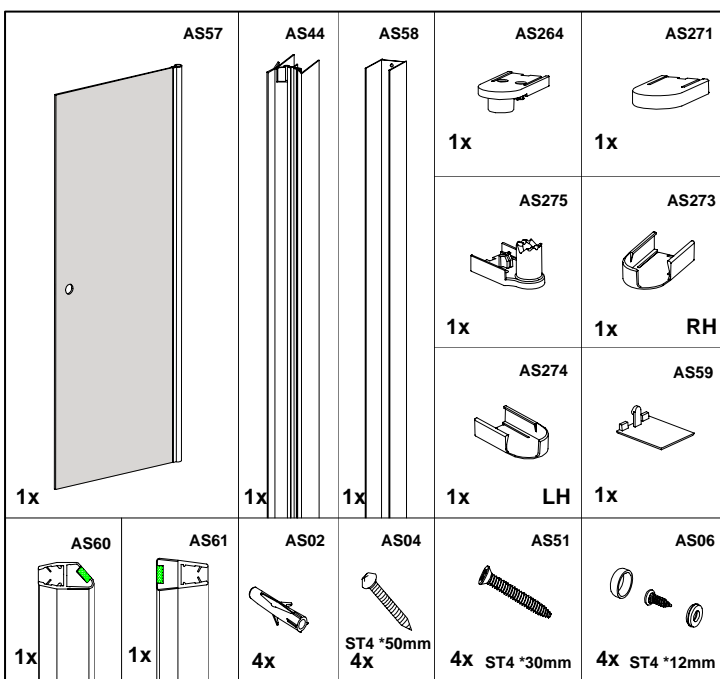

**LIBERTY 700 STRAIGHT BATH
SCREEN CHROME CLEAR GLASS**

 **Firmly push the screen profile onto the wall profile, ensures the screen profile is as close to the wall as possible.**