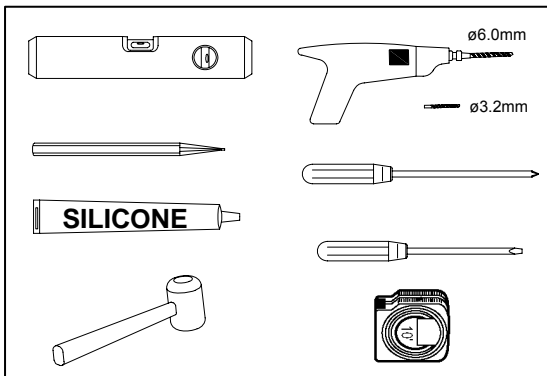

**LIBERTY 700 STRAIGHT BATH
SCREEN CHROME CLEAR GLASS**

 **Firmly push the screen profile onto the wall profile, ensures the screen profile is as close to the wall as possible.**