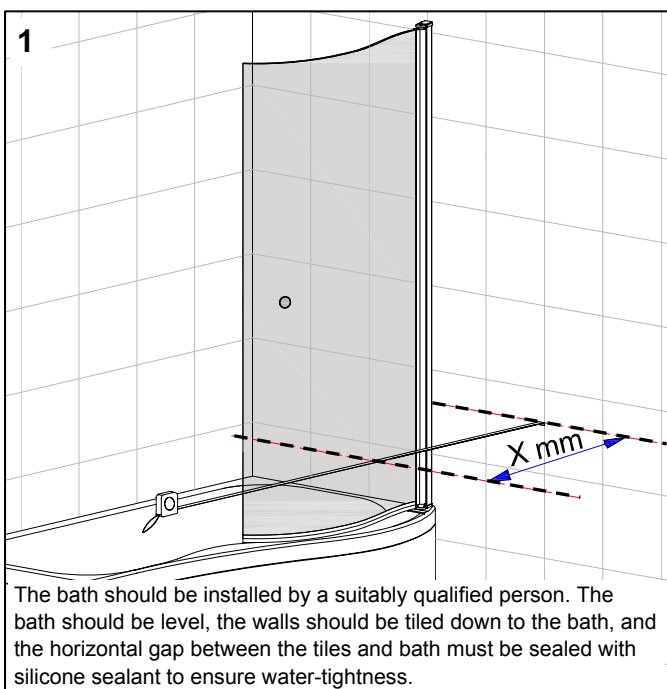

**LIBERTY 700 STRAIGHT BATH
SCREEN CHROME CLEAR GLASS**

 **Firmly push the screen profile onto the wall profile, ensures the screen profile is as close to the wall as possible.**