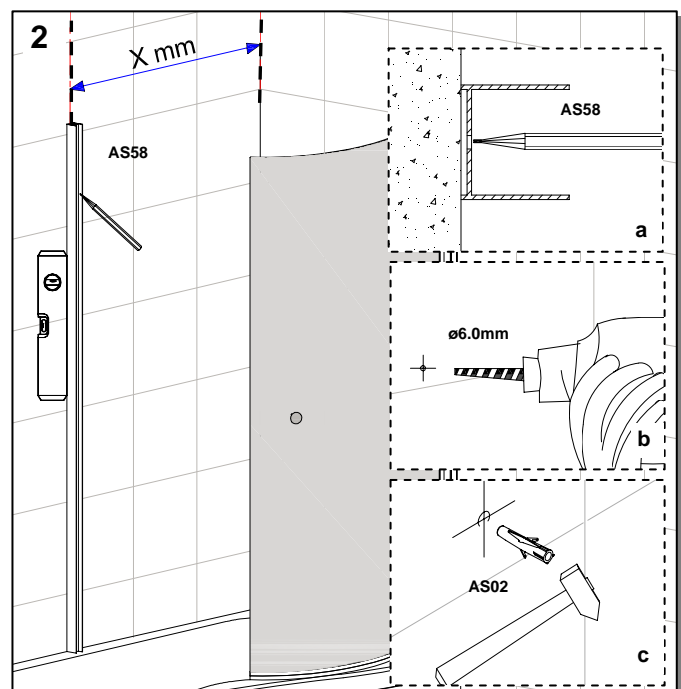

**LIBERTY 700 STRAIGHT BATH
SCREEN CHROME CLEAR GLASS**

 **Firmly push the screen profile onto the wall profile, ensures the screen profile is as close to the wall as possible.**