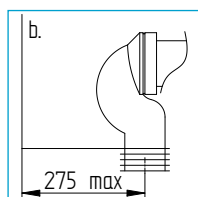

FEATURES

- Timeless style, open back
- Horizontal outlet, 6 & 3 litre flush