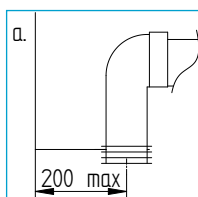

FEATURES

- Timeless style, open back
- Horizontal outlet, 6 & 3 litre flush