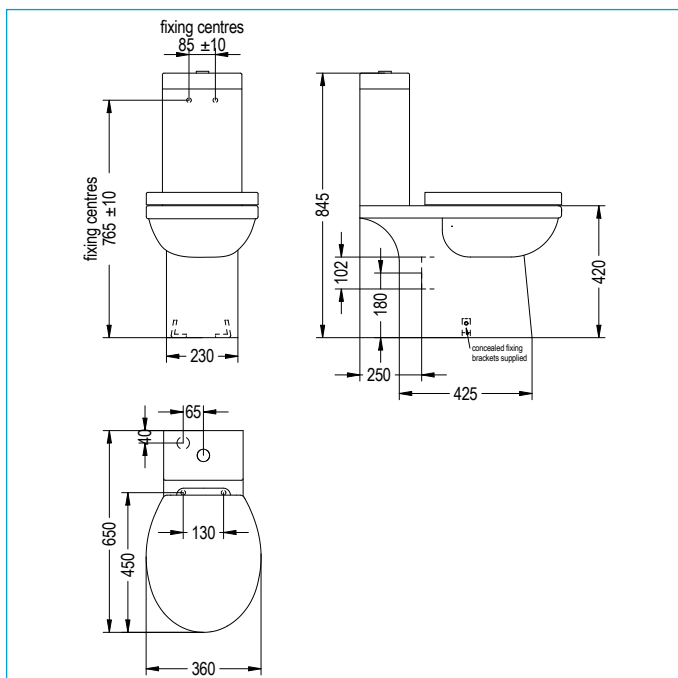

MYTIME CLOSE COUPLED TOILET

ILLUSTRATED

- 60008000035** MYTIME CLOSE COUPLED TOILET
- 41900090230 PAN
- 41900090130 CISTERN
- 41100060930 CISTERN FITTINGS
- 41200100790 MYTIME THERMOSET SOFT CLOSE SEAT QUICK RELEASE

CONFIGURATION OPTIONS

- 41900090170** MYTIME THERMOSET WRAP OVER SEAT

MATERIAL

Vitreous China cistern and pan

STANDARDS

- BS3402
- BS EN 33
- BS EN 997

WEIGHTS

- Cistern 10.84kg
- Pan 24.66kg
- Fittings 0.75kg
- Mytime Thermoset soft close seat 2.48kg
- Mytime Thermoset wrap over seat 2kg

COLOURS AND FINISHES

White

SPECIAL NOTES

- Floor fixing supplied with pan
- a. Convert horizontal outlet with 90 degree bend connector
- b. Convert horizontal outlet with space-saver 90 degree bend connector

FEATURES

- Timeless style, open back
- Horizontal outlet, 6 & 3 litre flush