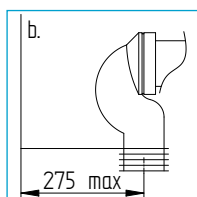

FEATURES

- Timeless style, open back
- Horizontal outlet, 6 & 3 litre flush