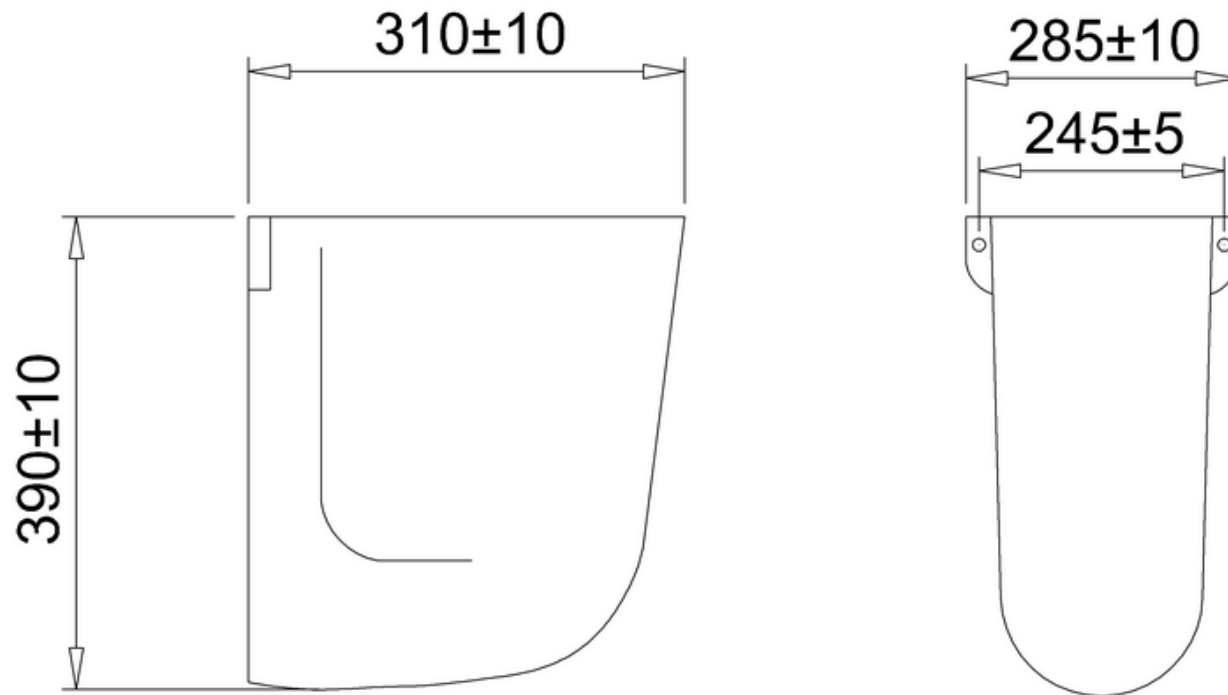

bathstore

**41900090160 - MyTime SEMI PEDESTAL WHT FOR 635 BASIN
ONLY**

Remark:

- 1: Flatness of installation surface: 0~2mm
- 2: Flatness of whole surface: 0~5mm
- 3: Height difference between left and right: 0~3mm