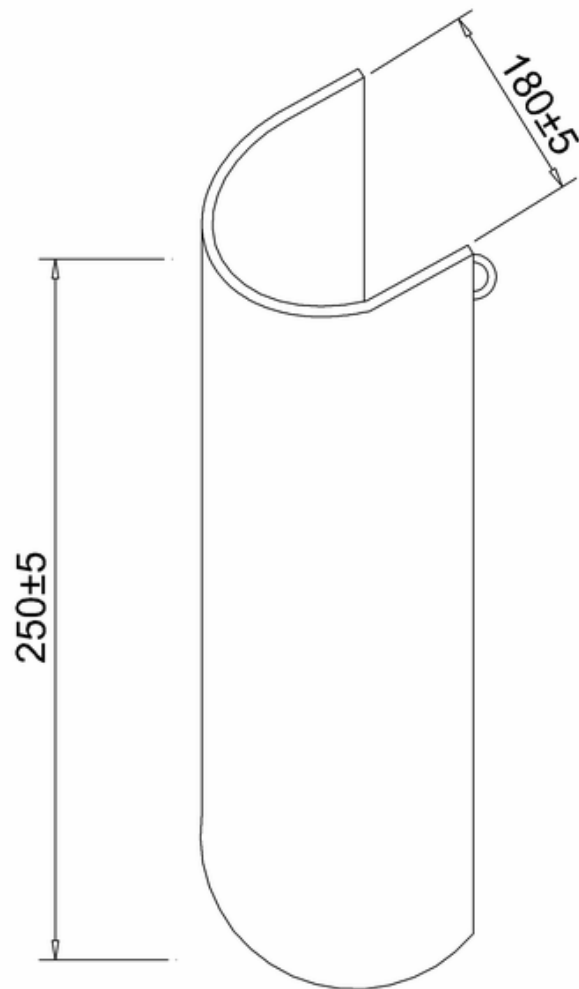

**bathstore**

## 20050030190 - EURO FREEFORM TRIO SEMI PEDESTAL WHT E25

Remark:

- 1: Flatness of installation surface: 0~2mm
- 2: Flatness of whole surface: 0~5mm
- 3: Height difference between left and right: 0~3mm