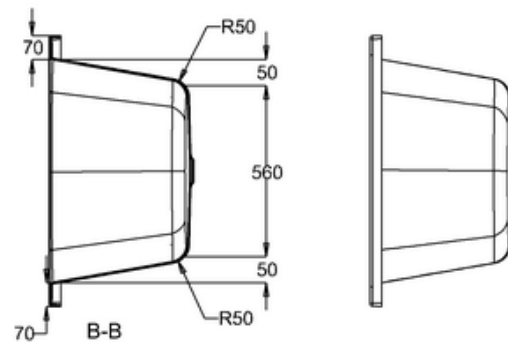

bathstore

41405003050 - 1800 WASH BATH NTH WHT L1800 W800 H430 EXC FEET MK3

C
SCALE 1:2

D
SCALE 1:2