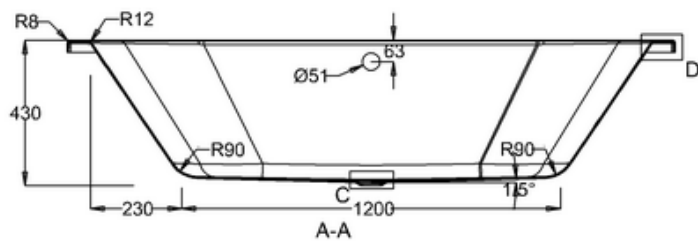

bathstore

41405003050 - 1800 WASH BATH NTH WHT L1800 W800 H430 EXC FEET MK3

C
SCALE 1:2

D
SCALE 1:2