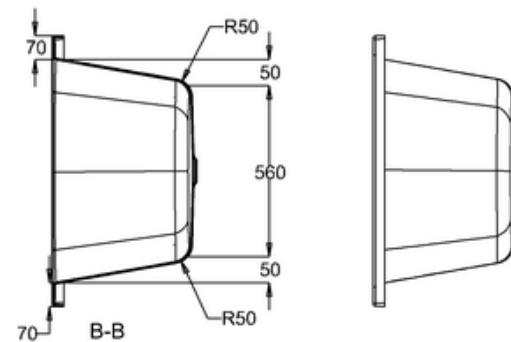

bathstore

41405003050 - 1800 WASH BATH NTH WHT L1800 W800 H430 EXC FEET MK3

C
SCALE 1:2

D
SCALE 1:2