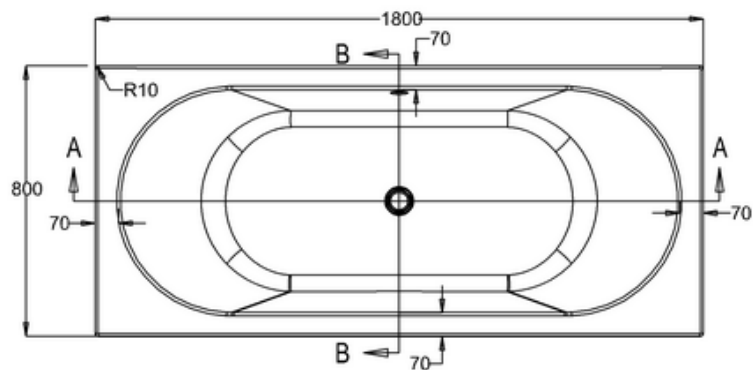

bathstore

41405003050 - 1800 WASH BATH NTH WHT L1800 W800 H430 EXC FEET MK3

C
SCALE 1:2

D
SCALE 1:2