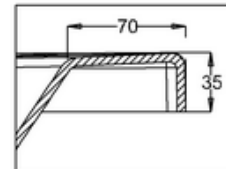

bathstore

41405003050 - 1800 WASH BATH NTH WHT L1800 W800 H430 EXC FEET MK3

C
SCALE 1:2

D
SCALE 1:2