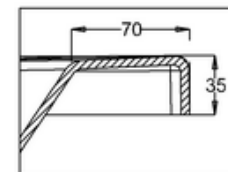

bathstore

41405003050 - 1800 WASH BATH NTH WHT L1800 W800 H430 EXC FEET MK3

C
SCALE 1:2

D
SCALE 1:2