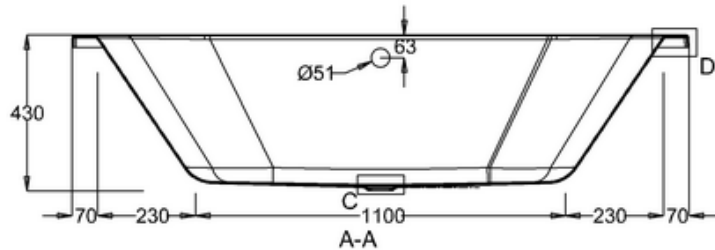

bathstore

41405002980 - 1700 WASH BATH NTH WHT L1700 W750 H430 EXC FEET MK3

C
SCALE 1:2

D
SCALE 1:2

PERSPECTIVE
SCALE 1:40