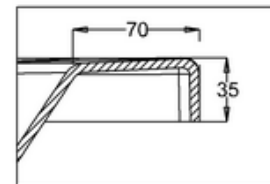

bathstore

41405002980 - 1700 WASH BATH NTH WHT L1700 W750 H430 EXC FEET MK3

C
SCALE 1:2

D
SCALE 1:2

PERSPECTIVE
SCALE 1:40