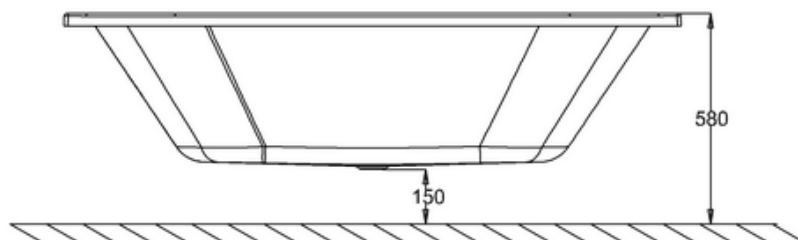

bathstore

41405002980 - 1700 WASH BATH NTH WHT L1700 W750 H430 EXC FEET MK3

C
SCALE 1:2

D
SCALE 1:2

PERSPECTIVE
SCALE 1:40