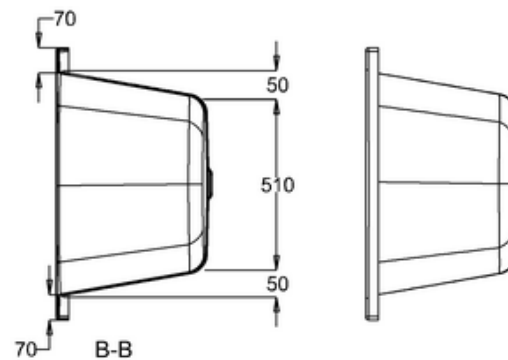

bathstore

41405002980 - 1700 WASH BATH NTH WHT L1700 W750 H430 EXC FEET MK3

C
SCALE 1:2

D
SCALE 1:2

PERSPECTIVE
SCALE 1:40