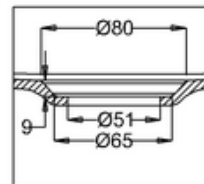

bathstore

41405002980 - 1700 WASH BATH NTH WHT L1700 W750 H430 EXC FEET MK3

C
SCALE 1:2

D
SCALE 1:2

PERSPECTIVE
SCALE 1:40