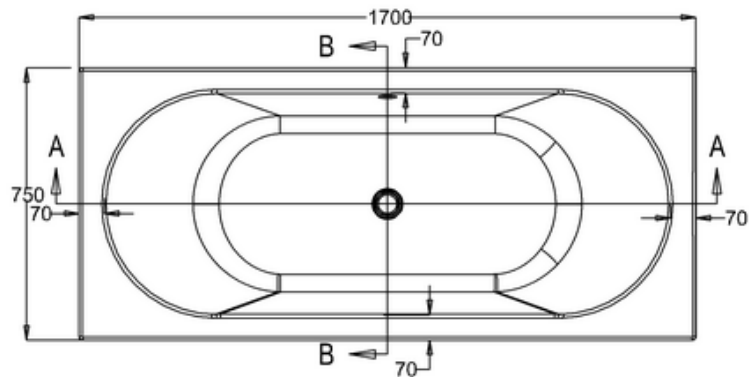

bathstore

41405002980 - 1700 WASH BATH NTH WHT L1700 W750 H430 EXC FEET MK3

C
SCALE 1:2

D
SCALE 1:2

PERSPECTIVE
SCALE 1:40