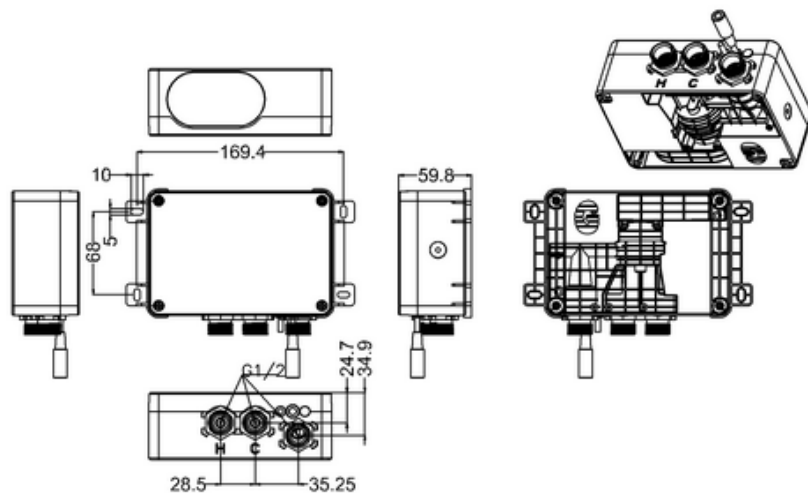

44400023750 - ASSURE HP/COMBI CONCEALED DIGITAL ONE OUTLET CONTROL

Digital Thermostatic Processor

Control Panel

Power Supply