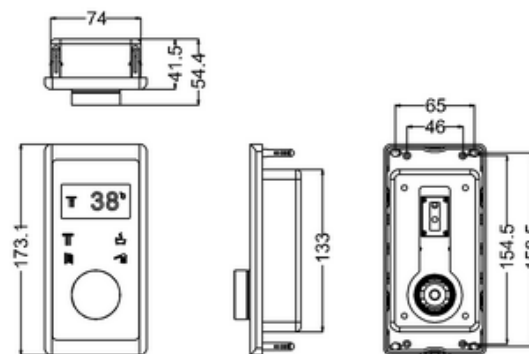

44400023750 - ASSURE HP/COMBI CONCEALED DIGITAL ONE OUTLET CONTROL

Digital Thermostatic Processor

Control Panel

Power Supply