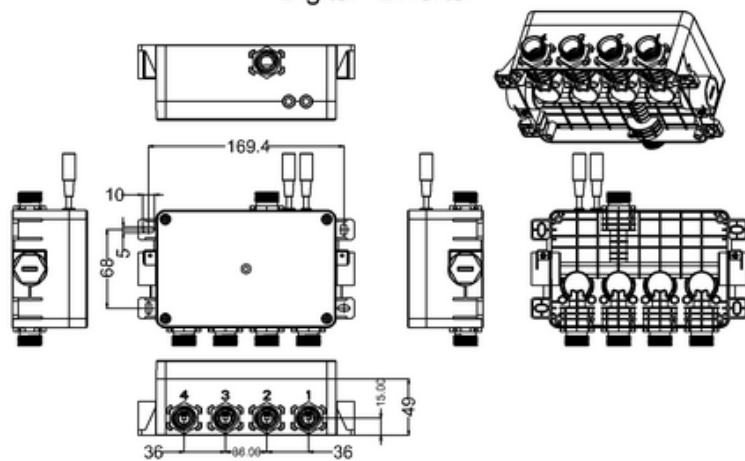

# 44400023760 - ASSURE HP/COMBI CONCEALED DIGITAL DOUBLE OUTLET CONTROL

Digital Thermostatic Processor

Control Panel

Digital Diverter

Power Supply