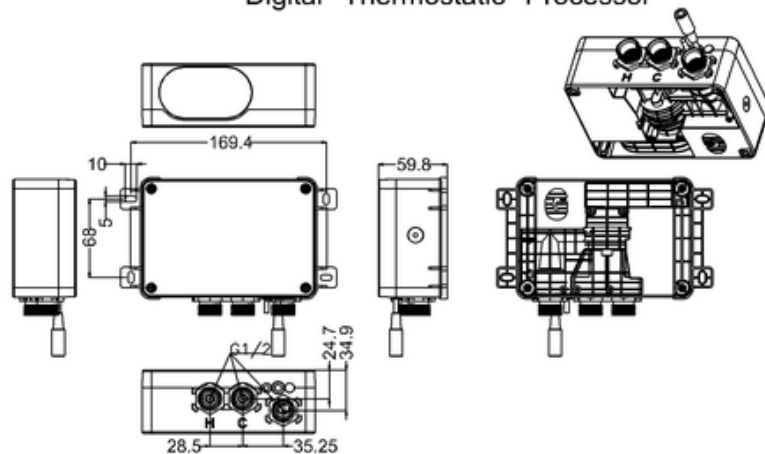

# 44400023760 - ASSURE HP/COMBI CONCEALED DIGITAL DOUBLE OUTLET CONTROL

Digital Thermostatic Processor

Control Panel

Digital Diverter

Power Supply