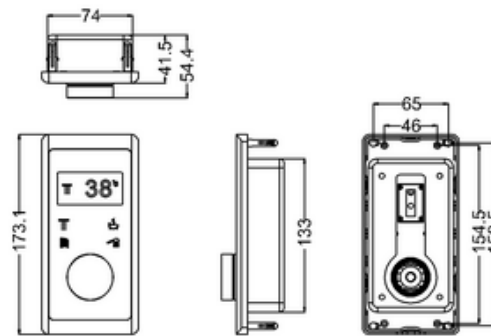

# 44400023760 - ASSURE HP/COMBI CONCEALED DIGITAL DOUBLE OUTLET CONTROL

Digital Thermostatic Processor

Control Panel

Digital Diverter

Power Supply