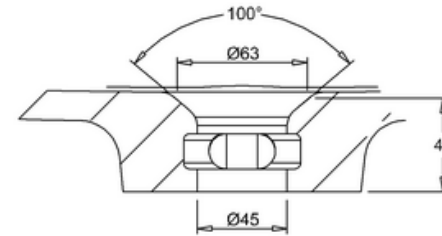

bathstore

44400023960 - ALPINE DUO POLY MARBLE 1TH BASIN WITH OVERFLOW W750 D494 H165

PERSPECTIVE
SCALE 1:10

C
SCALE 1:2

A-A

B-B

bathstore

44400024070 - ALPINE DUO 750 FLOOR STANDING VANITY W750 D495 H770 GLOSS GREY