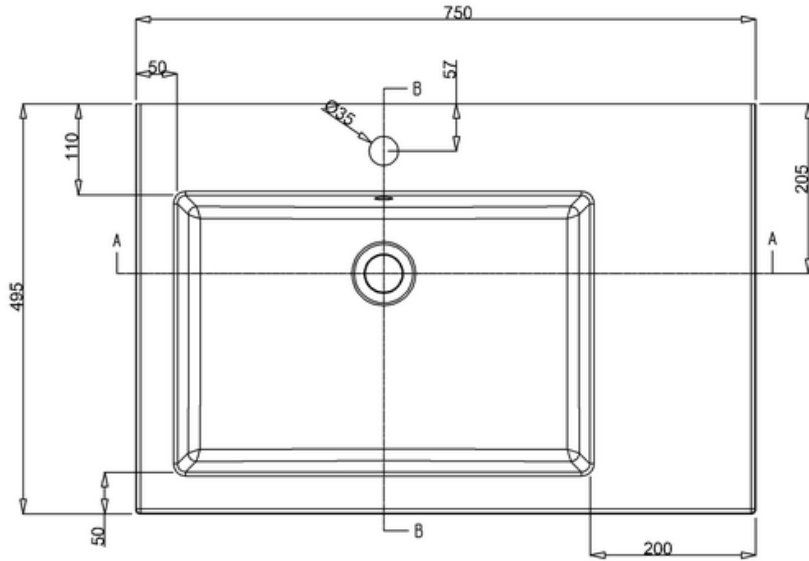

bathstore

44400023960 - ALPINE DUO POLY MARBLE 1TH BASIN WITH OVERFLOW W750 D494 H165

PERSPECTIVE
SCALE 1:10

C
SCALE 1:2

A-A

B-B

bathstore

44400024070 - ALPINE DUO 750 FLOOR STANDING VANITY W750 D495 H770 GLOSS GREY