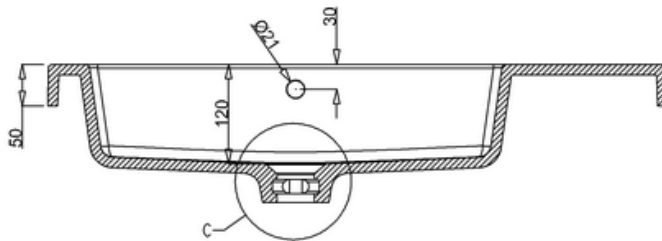

bathstore

44400023960 - ALPINE DUO POLY MARBLE 1TH BASIN WITH OVERFLOW W750 D494 H165

PERSPECTIVE
SCALE 1:10

C
SCALE 1:2

A-A

B-B

bathstore

44400024070 - ALPINE DUO 750 FLOOR STANDING VANITY W750 D495 H770 GLOSS GREY