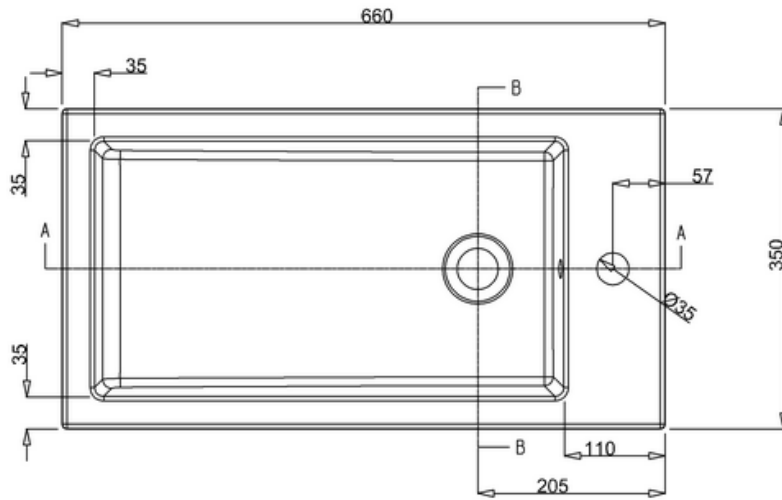

# 44400023950 - ALPINE DUO POLY MARBLE 1TH BASIN WITH OVERFLOW W660 D350 H145

PERSPECTIVE  
SCALE 1:10

SCALE 1:2

A-A

B-B

bathstore

# 44400024030 - ALPINE DUO 660 FLOOR STANDING VANITY UNIT W660 D350 H800 GLOSS GREY