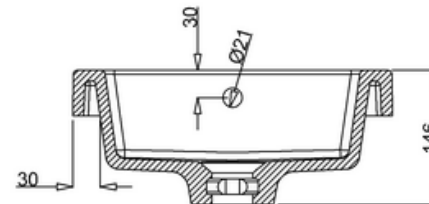

# 44400023950 - ALPINE DUO POLY MARBLE 1TH BASIN WITH OVERFLOW W660 D350 H145

PERSPECTIVE  
SCALE 1:10

C  
SCALE 1:2

A-A

B-B

bathstore