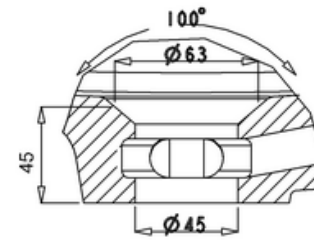

# 44400023950 - ALPINE DUO POLY MARBLE 1TH BASIN WITH OVERFLOW W660 D350 H145

PERSPECTIVE  
SCALE 1:10

C  
SCALE 1:2

A-A

B-B

bathstore