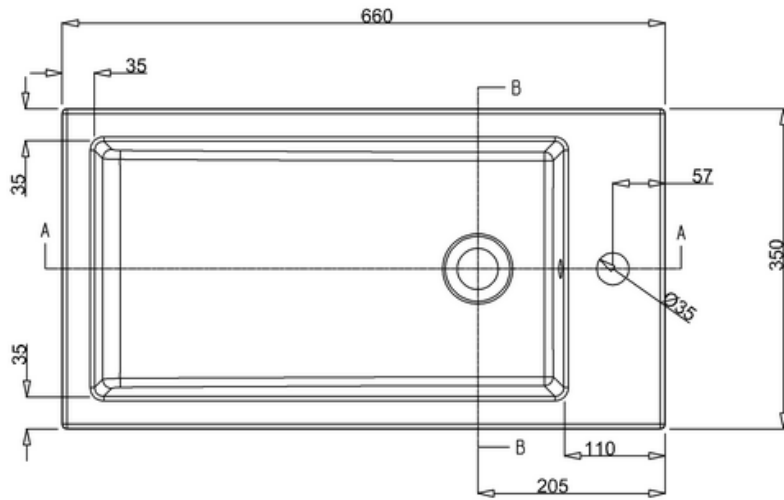

# 44400023950 - ALPINE DUO POLY MARBLE 1TH BASIN WITH OVERFLOW W660 D350 H145

PERSPECTIVE  
SCALE 1:10

C  
SCALE 1:2

A-A

B-B

bathstore

# 44400024030 - ALPINE DUO 660 FLOOR STANDING VANITY UNIT W660 D350 H800 GLOSS GREY