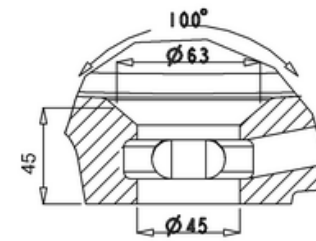

# 44400023950 - ALPINE DUO POLY MARBLE 1TH BASIN WITH OVERFLOW W660 D350 H145

PERSPECTIVE  
SCALE 1:10

SCALE 1:2

A-A

B-B

bathstore