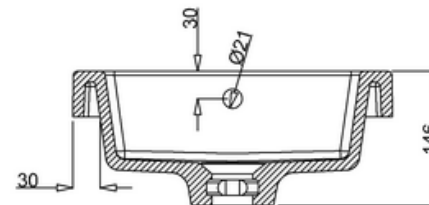

# 44400023950 - ALPINE DUO POLY MARBLE 1TH BASIN WITH OVERFLOW W660 D350 H145

PERSPECTIVE  
SCALE 1:10

SCALE 1:2

A-A

B-B

bathstore