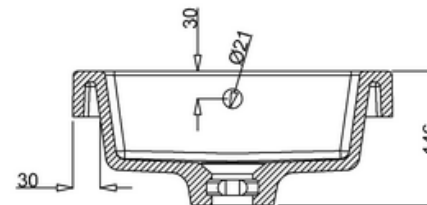

bathstore

44400023950 - ALPINE DUO POLY MARBLE 1TH BASIN WITH OVERFLOW W660 D350 H145

PERSPECTIVE
SCALE 1:10

SCALE 1:2

A-A

B-B

4440024120 - ALPINE DUO 660 FLOOR STANDING VANITY UNIT GLOSS WHITE