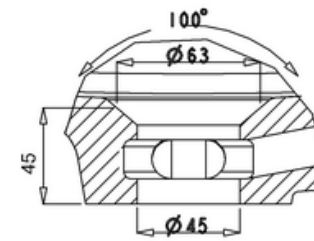

bathstore

44400023950 - ALPINE DUO POLY MARBLE 1TH BASIN WITH OVERFLOW W660 D350 H145

PERSPECTIVE
SCALE 1:10

SCALE 1:2

A-A

B-B

4440024120 - ALPINE DUO 660 FLOOR STANDING VANITY UNIT GLOSS WHITE