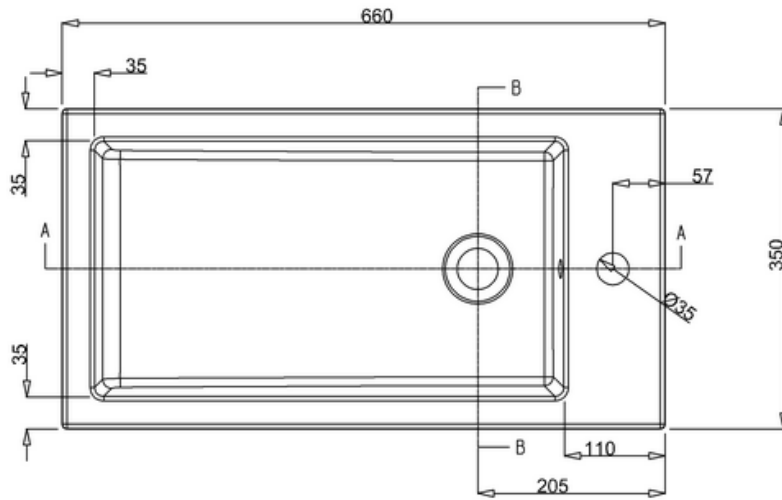

bathstore

44400023950 - ALPINE DUO POLY MARBLE 1TH BASIN WITH OVERFLOW W660 D350 H145

PERSPECTIVE
SCALE 1:10

SCALE 1:2

A-A

B-B

4440024120 - ALPINE DUO 660 FLOOR STANDING VANITY UNIT GLOSS WHITE