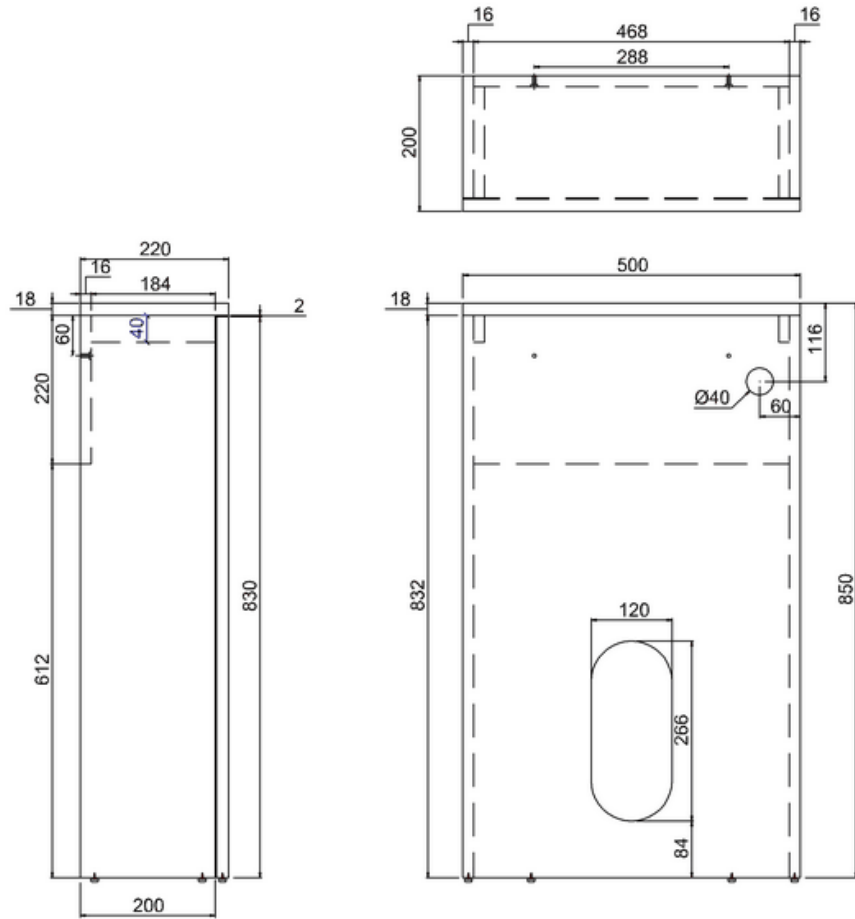

**bathstore**

# 44400024010 - ALPINE DUO WC UNIT EXC FITTINGS W600 D220 H850 GLOSS GREY

bathstore

# 41100060160 - BATHSTORE DUAL CONCEALED CISTERN POLY JACKET TOP ACCESS 400x357x160