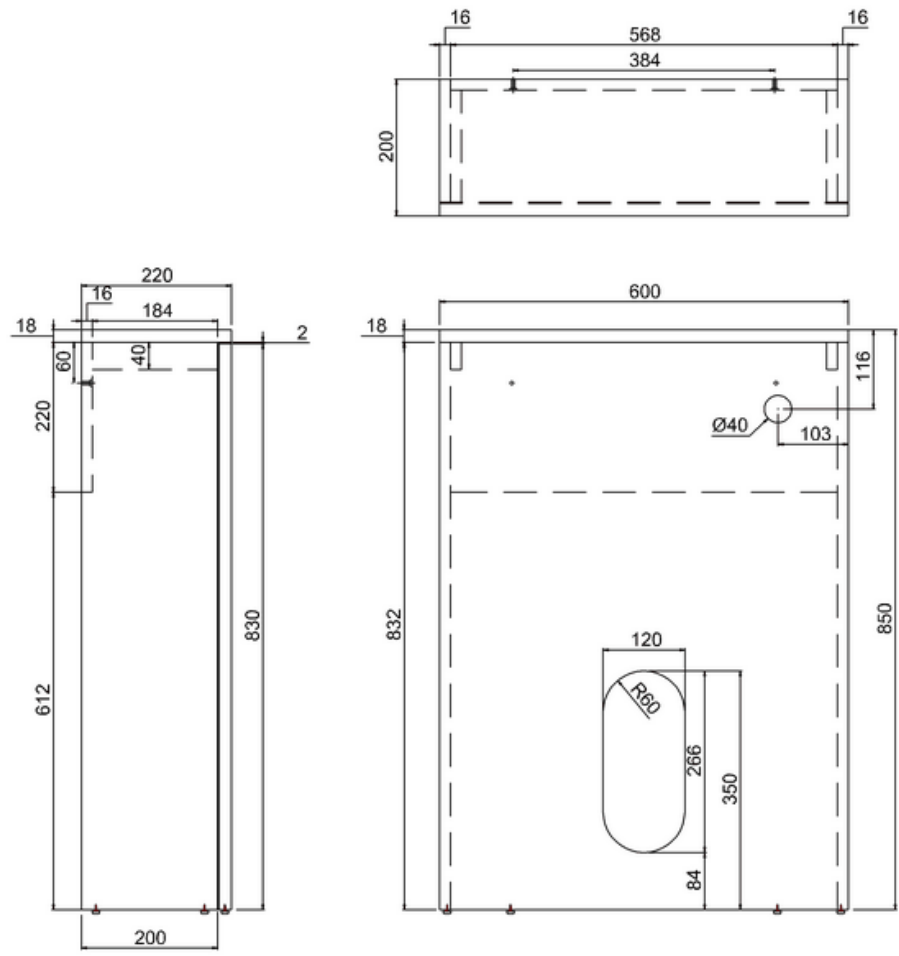

# 44400024000 - ALPINE DUO WC UNIT EXC FITTINGS W500 D220 H850 GLOSS GREY

**bathstore**

# 41100060160 - BATHSTORE DUAL CONCEALED CISTERN POLY JACKET TOP ACCESS 400x357x160