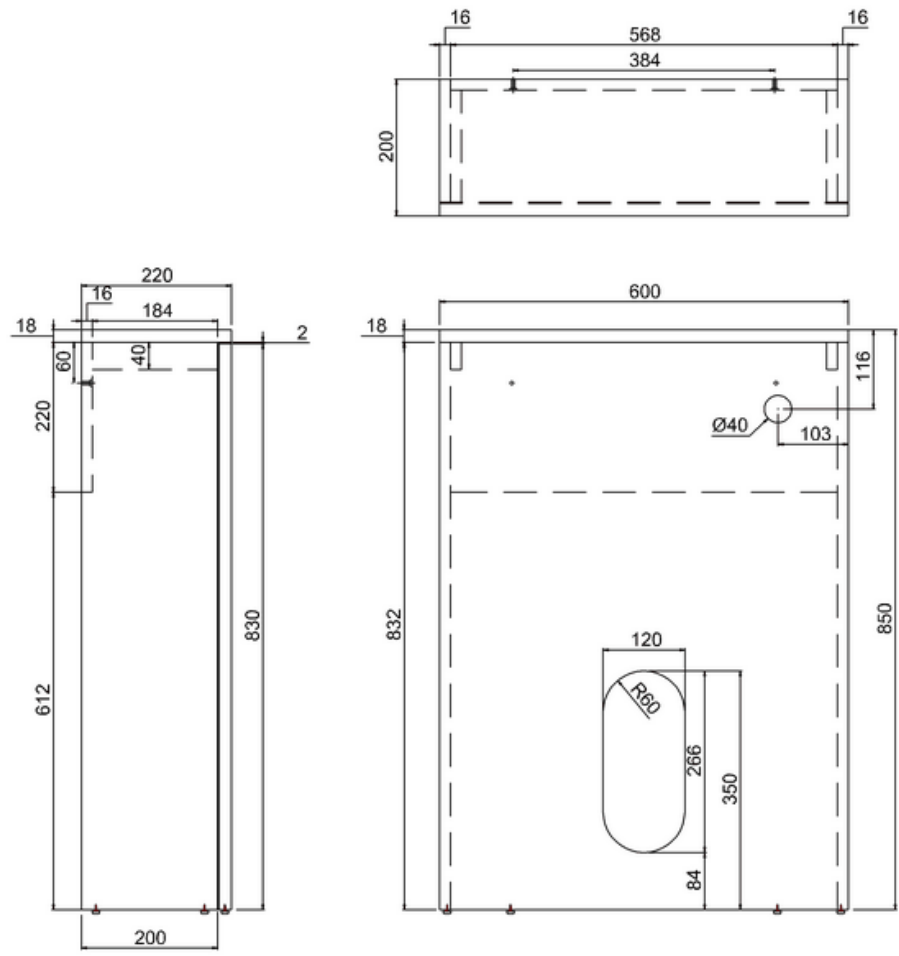

**44400024000 - ALPINE DUO WC UNIT EXC FITTINGS W500 D220  
H850 GLOSS GREY**

bathstore

# 41100060160 - BATHSTORE DUAL CONCEALED CISTERN POLY JACKET TOP ACCESS 400x357x160