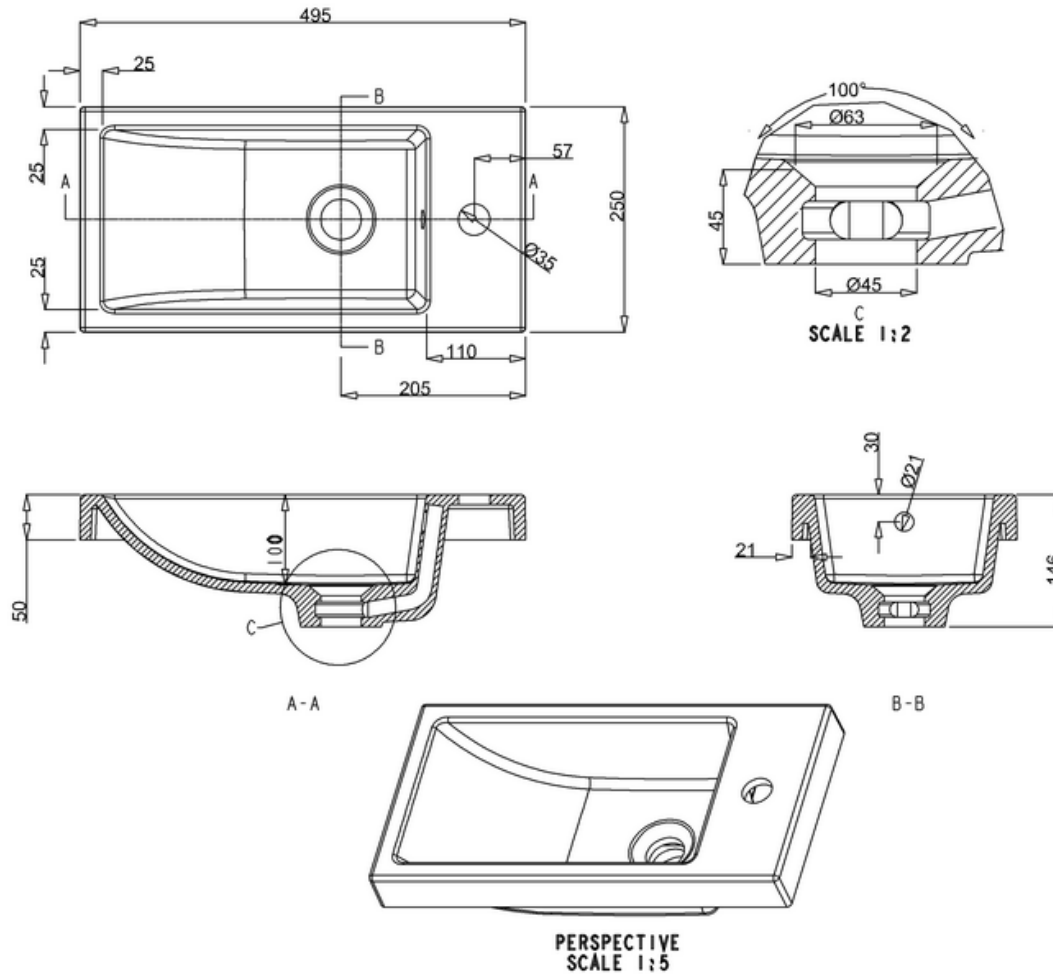

bathstore

44400023920 - ALPINE DUO POLY MARBLE 1TH BASIN WITH OVERFLOW W495 D250 H165

44400024110 - ALPINE DUO 490 WALL MOUNTED VANITY GLOSS WHITE