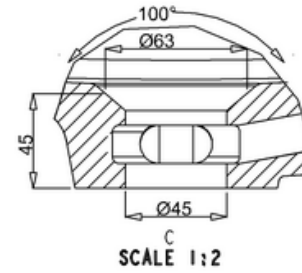

bathstore

44400023920 - ALPINE DUO POLY MARBLE 1TH BASIN WITH OVERFLOW W495 D250 H165

**PERSPECTIVE
SCALE 1:5**

44400024110 - ALPINE DUO 490 WALL MOUNTED VANITY GLOSS WHITE