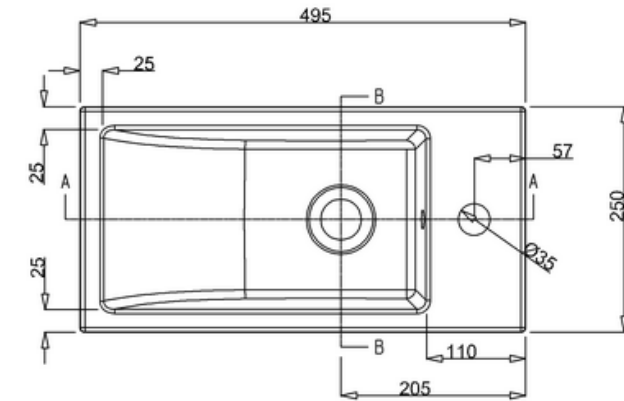

bathstore

44400023920 - ALPINE DUO POLY MARBLE 1TH BASIN WITH OVERFLOW W495 D250 H165

**PERSPECTIVE
SCALE 1:5**

44400024110 - ALPINE DUO 490 WALL MOUNTED VANITY GLOSS WHITE