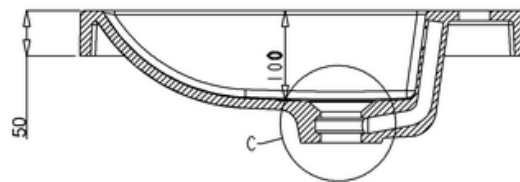

bathstore

44400023920 - ALPINE DUO POLY MARBLE 1TH BASIN WITH OVERFLOW W495 D250 H165

**PERSPECTIVE
SCALE 1:5**

44400024110 - ALPINE DUO 490 WALL MOUNTED VANITY GLOSS WHITE