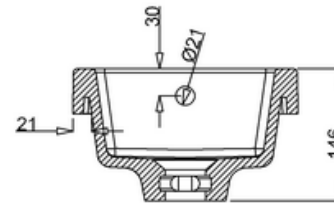

bathstore

44400023920 - ALPINE DUO POLY MARBLE 1TH BASIN WITH OVERFLOW W495 D250 H165

**PERSPECTIVE
SCALE 1:5**

44400024110 - ALPINE DUO 490 WALL MOUNTED VANITY GLOSS WHITE