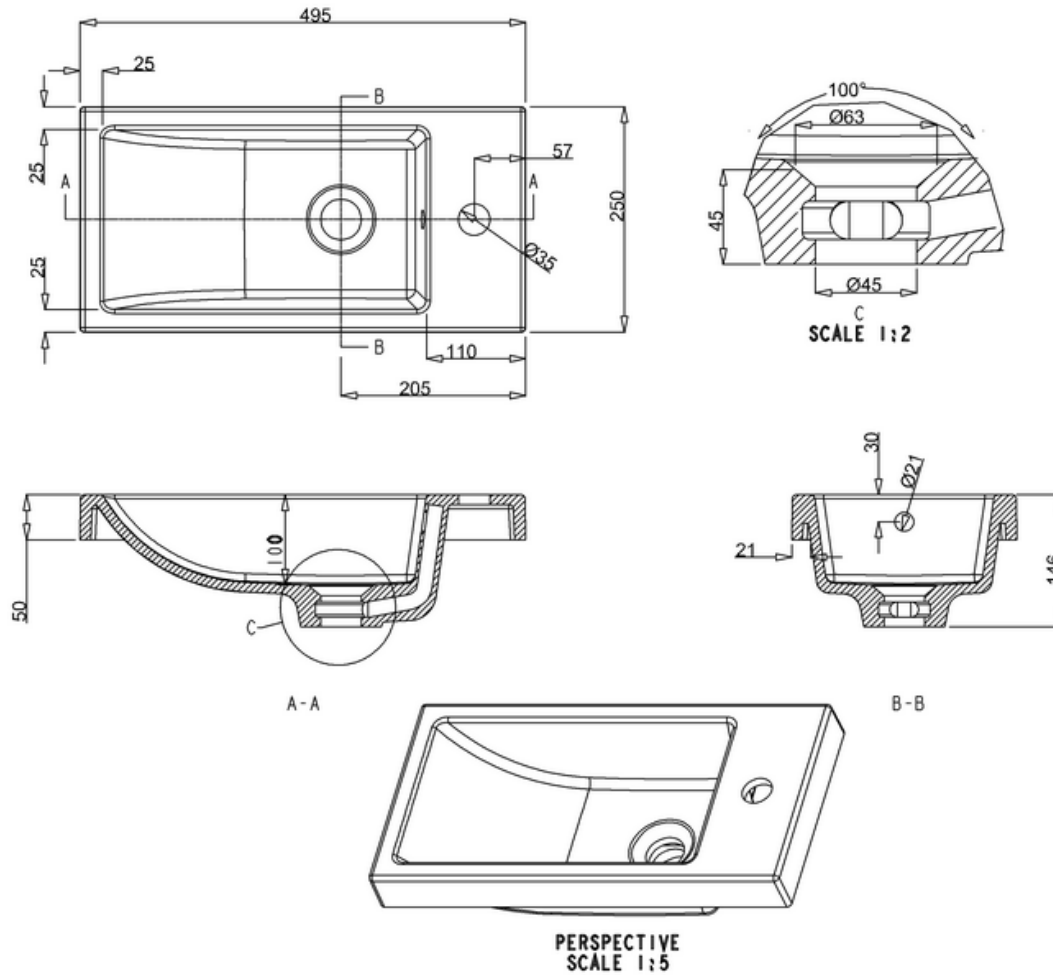

bathstore

44400023920 - ALPINE DUO POLY MARBLE 1TH BASIN WITH OVERFLOW W495 D250 H165

bathstore

44400024020 - ALPINE DUO 495 WALL MOUNTED VANITY W490 D250 H460 GLOSS GREY