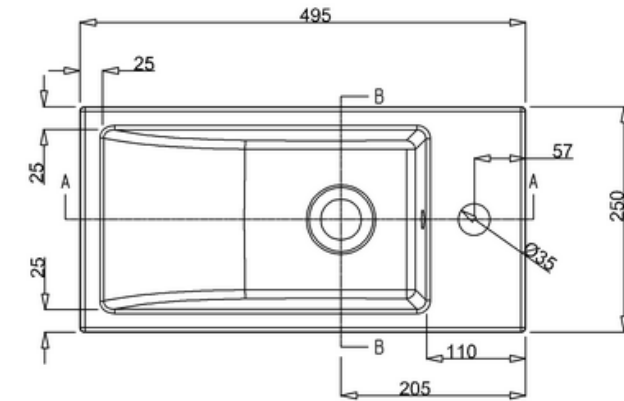

bathstore

44400023920 - ALPINE DUO POLY MARBLE 1TH BASIN WITH OVERFLOW W495 D250 H165

A-A

B-B

PERSPECTIVE
SCALE 1:5

44400024080 - ALPINE DUO 495 FLOOR STANDING VANITY GLOSS WHITE