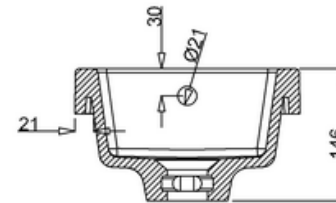

# 44400023920 - ALPINE DUO POLY MARBLE 1TH BASIN WITH OVERFLOW W495 D250 H165

**PERSPECTIVE  
SCALE 1:5**