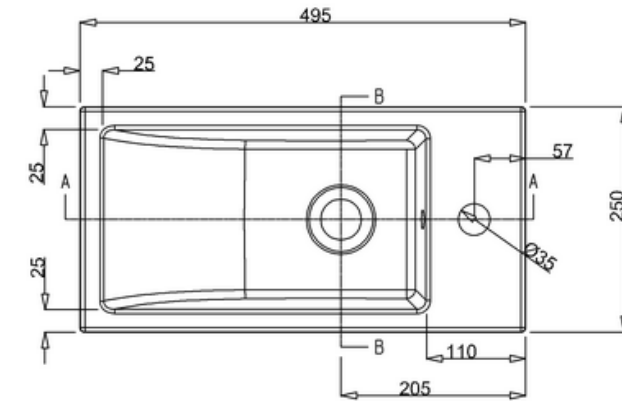

# 44400023920 - ALPINE DUO POLY MARBLE 1TH BASIN WITH OVERFLOW W495 D250 H165

**PERSPECTIVE  
SCALE 1:5**