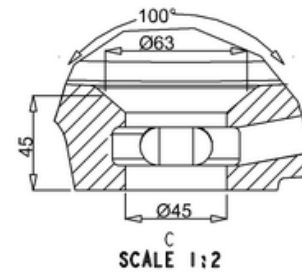

bathstore

44400023920 - ALPINE DUO POLY MARBLE 1TH BASIN WITH OVERFLOW W495 D250 H165

A-A

B-B

PERSPECTIVE
SCALE 1:5

44400024080 - ALPINE DUO 495 FLOOR STANDING VANITY GLOSS WHITE