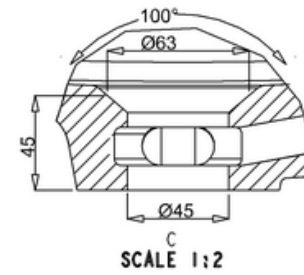

# 44400023920 - ALPINE DUO POLY MARBLE 1TH BASIN WITH OVERFLOW W495 D250 H165

**PERSPECTIVE  
SCALE 1:5**