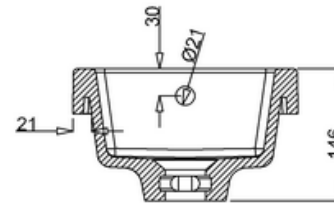

bathstore

44400023920 - ALPINE DUO POLY MARBLE 1TH BASIN WITH OVERFLOW W495 D250 H165

A-A

B-B

PERSPECTIVE
SCALE 1:5

44400024080 - ALPINE DUO 495 FLOOR STANDING VANITY GLOSS WHITE