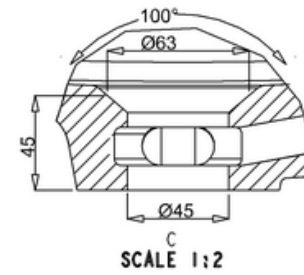

# 44400023920 - ALPINE DUO POLY MARBLE 1TH BASIN WITH OVERFLOW W495 D250 H165

A-A

B-B

PERSPECTIVE  
SCALE 1:5

bathstore

**44400023970 - ALPINE DUO 495 FLOOR STANDING VANITY W495  
D250 H800 GLOSS GREY**