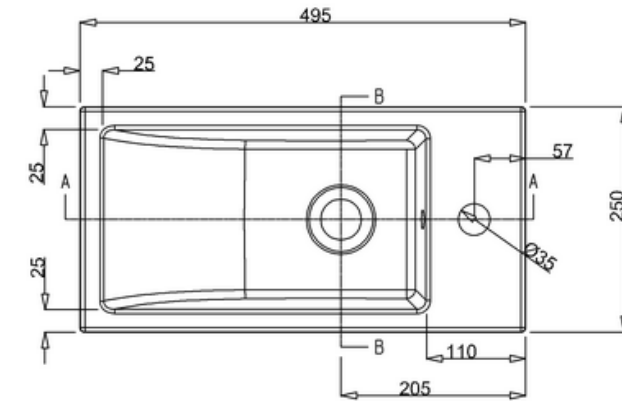

# 44400023920 - ALPINE DUO POLY MARBLE 1TH BASIN WITH OVERFLOW W495 D250 H165

A-A

B-B

PERSPECTIVE  
SCALE 1:5

bathstore

**44400023970 - ALPINE DUO 495 FLOOR STANDING VANITY W495  
D250 H800 GLOSS GREY**