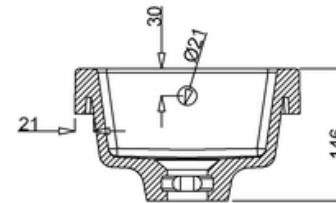

# 44400023920 - ALPINE DUO POLY MARBLE 1TH BASIN WITH OVERFLOW W495 D250 H165

A-A

B-B

PERSPECTIVE  
SCALE 1:5

bathstore

**44400023970 - ALPINE DUO 495 FLOOR STANDING VANITY W495  
D250 H800 GLOSS GREY**