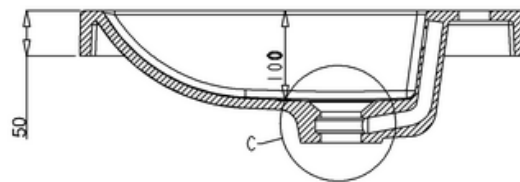

# 44400023920 - ALPINE DUO POLY MARBLE 1TH BASIN WITH OVERFLOW W495 D250 H165

A-A

B-B

PERSPECTIVE  
SCALE 1:5

bathstore

**44400023970 - ALPINE DUO 495 FLOOR STANDING VANITY W495  
D250 H800 GLOSS GREY**