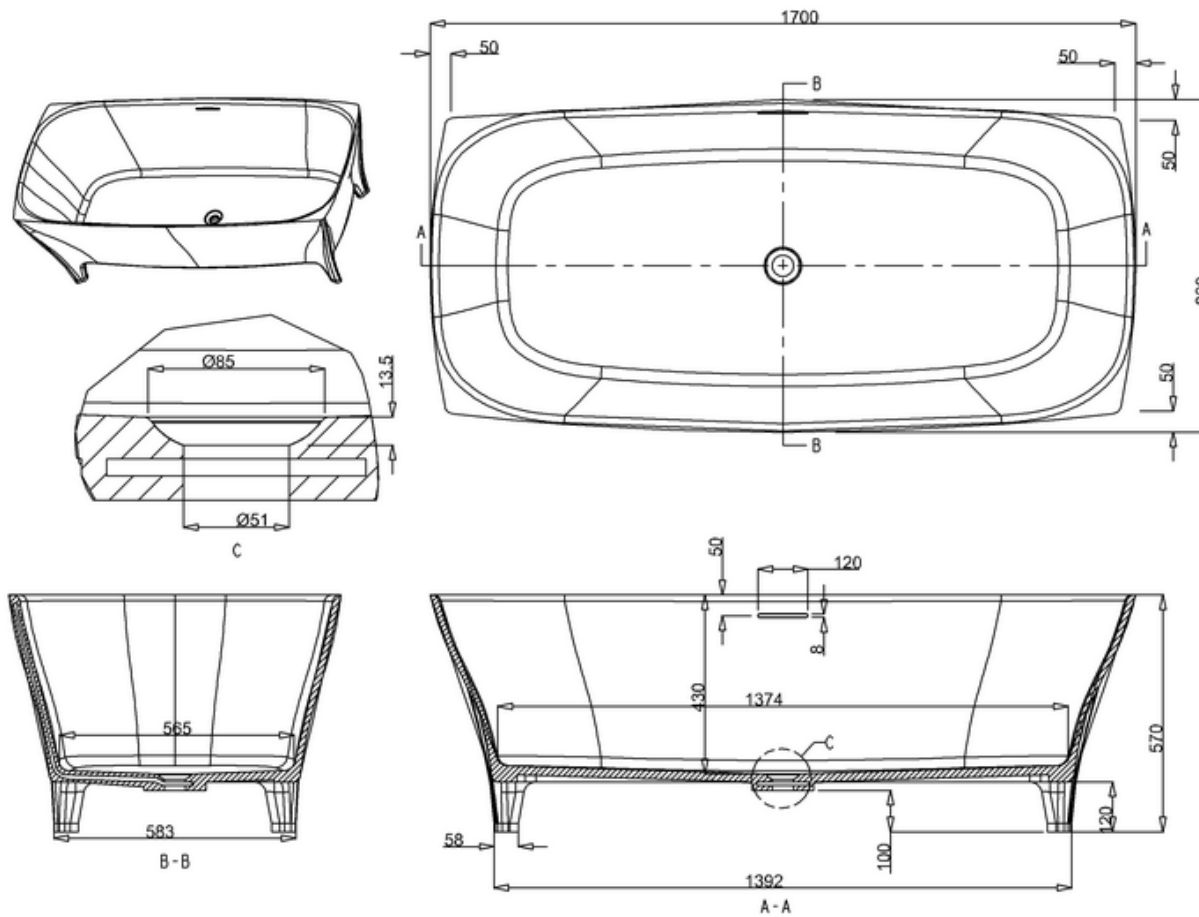

bathstore

41405003290 - TRANSITION TOUCHSTONE BATH WITH LEGS 1700x800x550

bathstore

**41405003195 - BAYOU LAGOON LANDMARK TRANSITION
EXTENDED WASTE CHROME 61MM**