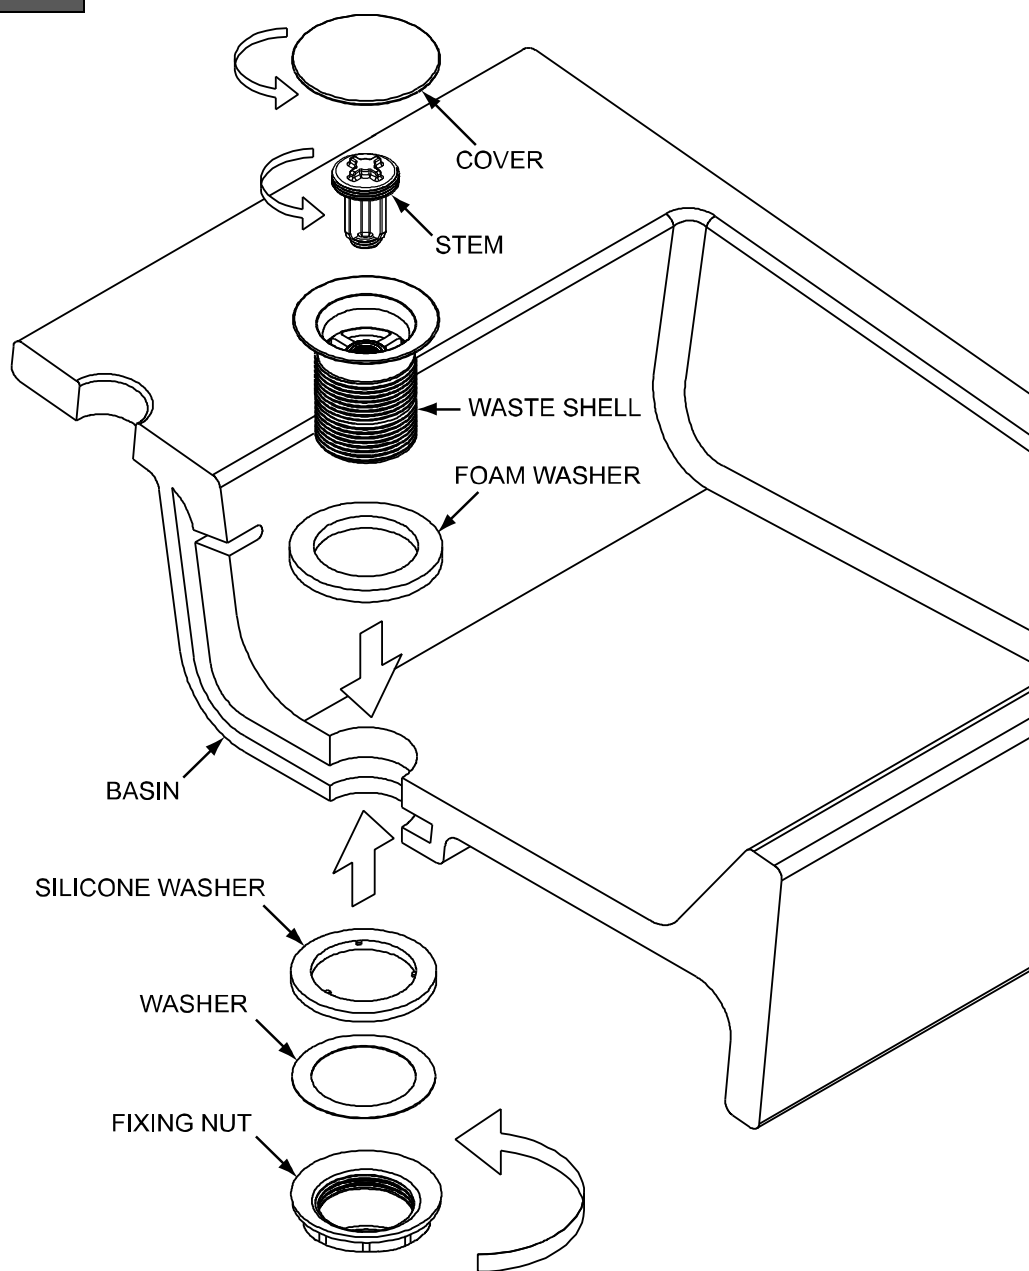

TRANSITION ROSE GOLD BASIN WASTE FREE FLOW UNSLOTTED

20004011228

Maintenance

We do NOT recommend you use any household cleaners to clean the product. The product should only be cleaned with soapy water, rinsed with clean water, and dried with a soft cloth.