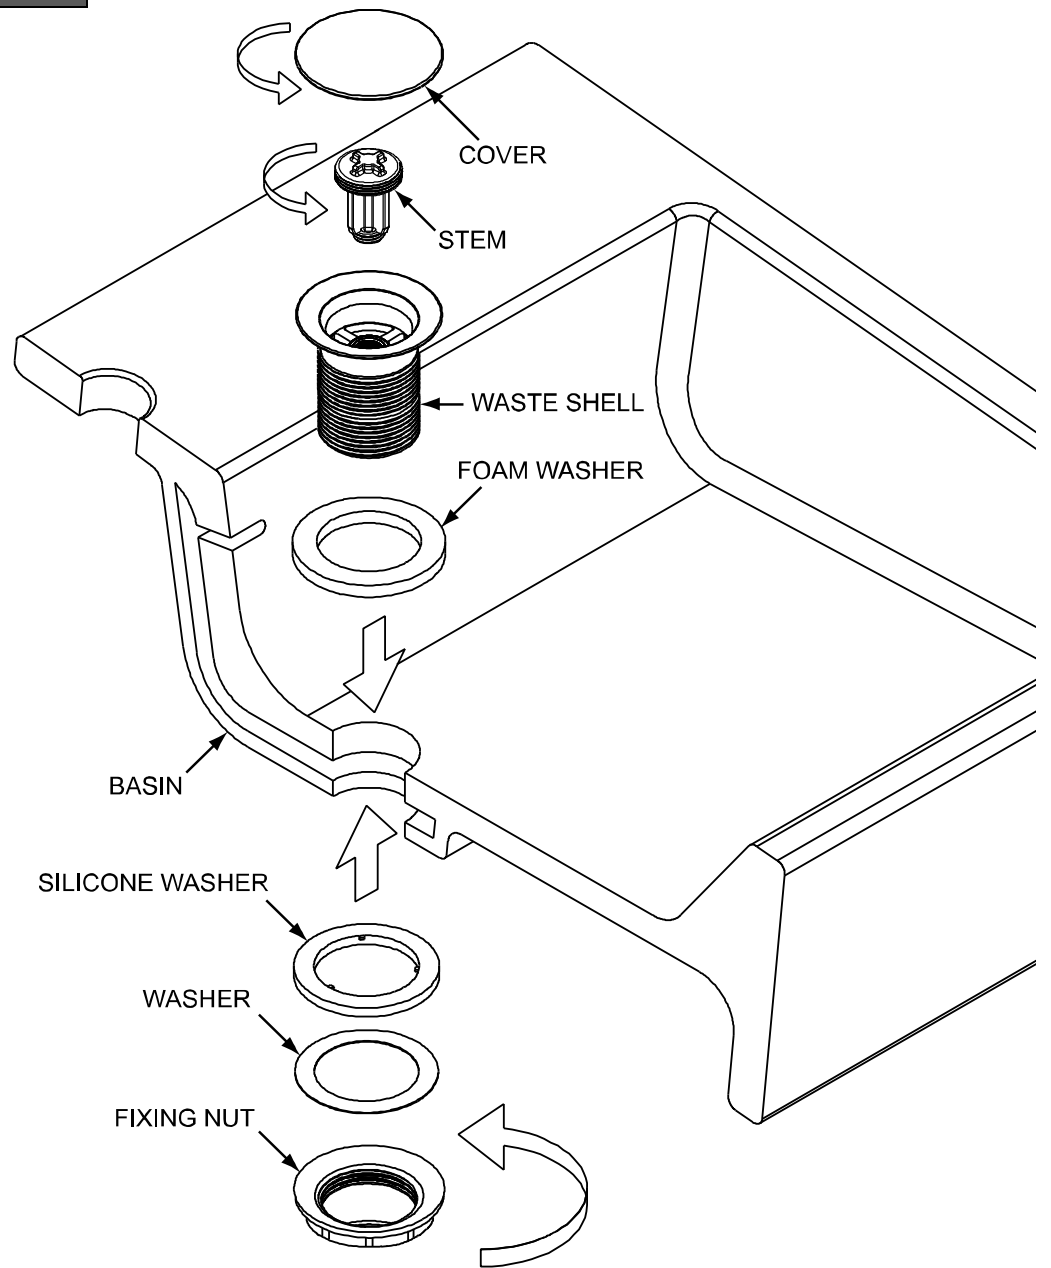

## TRANSITION ROSE GOLD BASIN WASTE FREE FLOW UNSLOTTED

20004011228