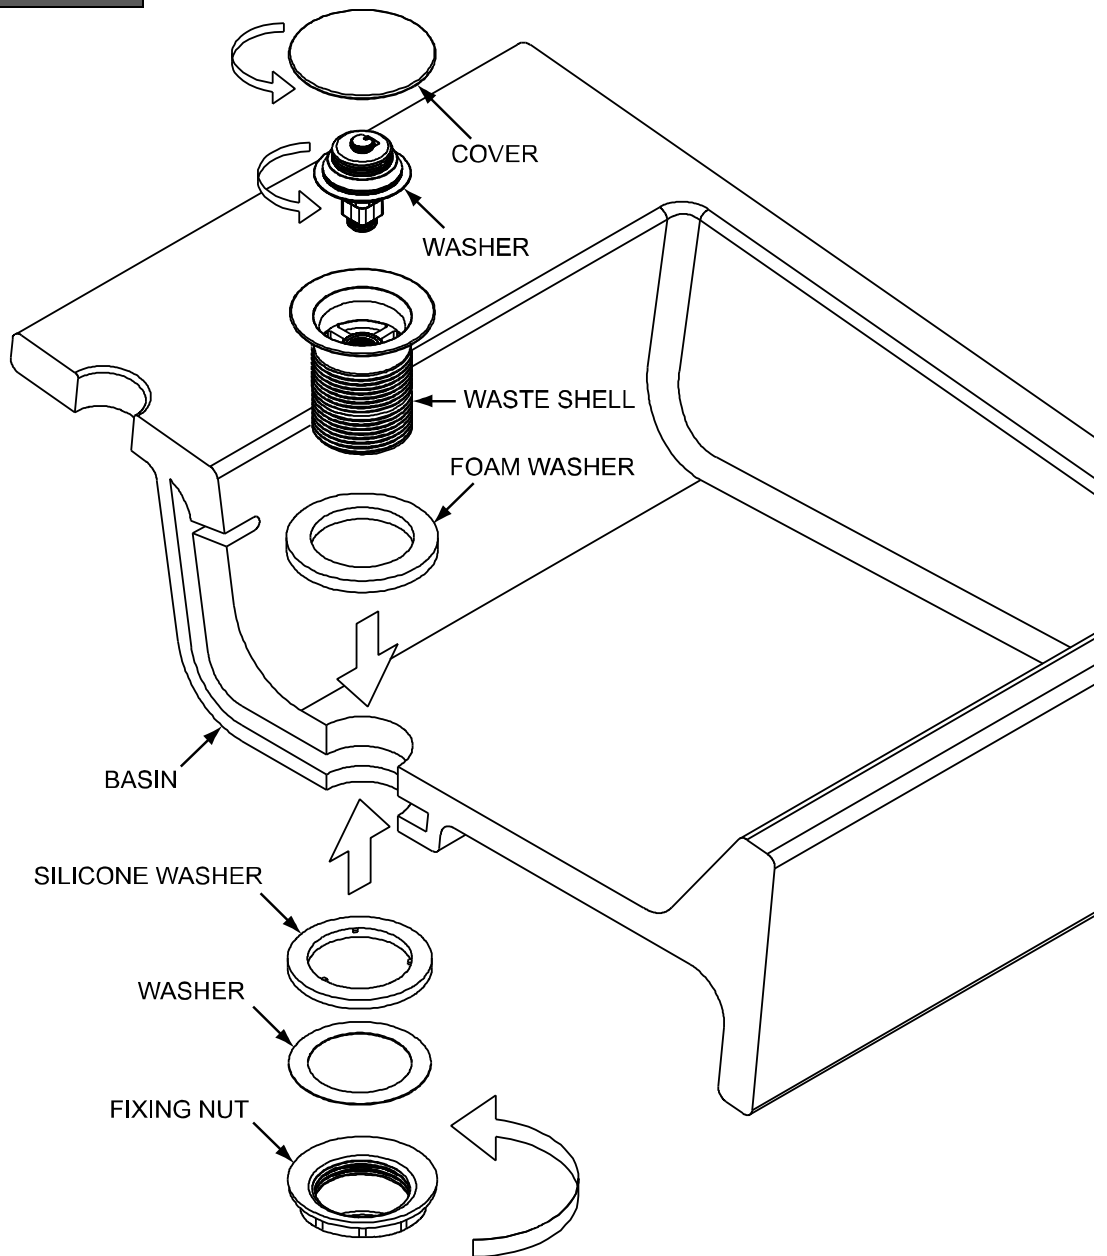

TRANSITION ROSE GOLD BASIN CLICK CLACK WASTE UNSLOTTED

20004011227

Maintenance

We do NOT recommend you use any household cleaners to clean the product. The product should only be cleaned with soapy water, rinsed with clean water, and dried with a soft cloth.