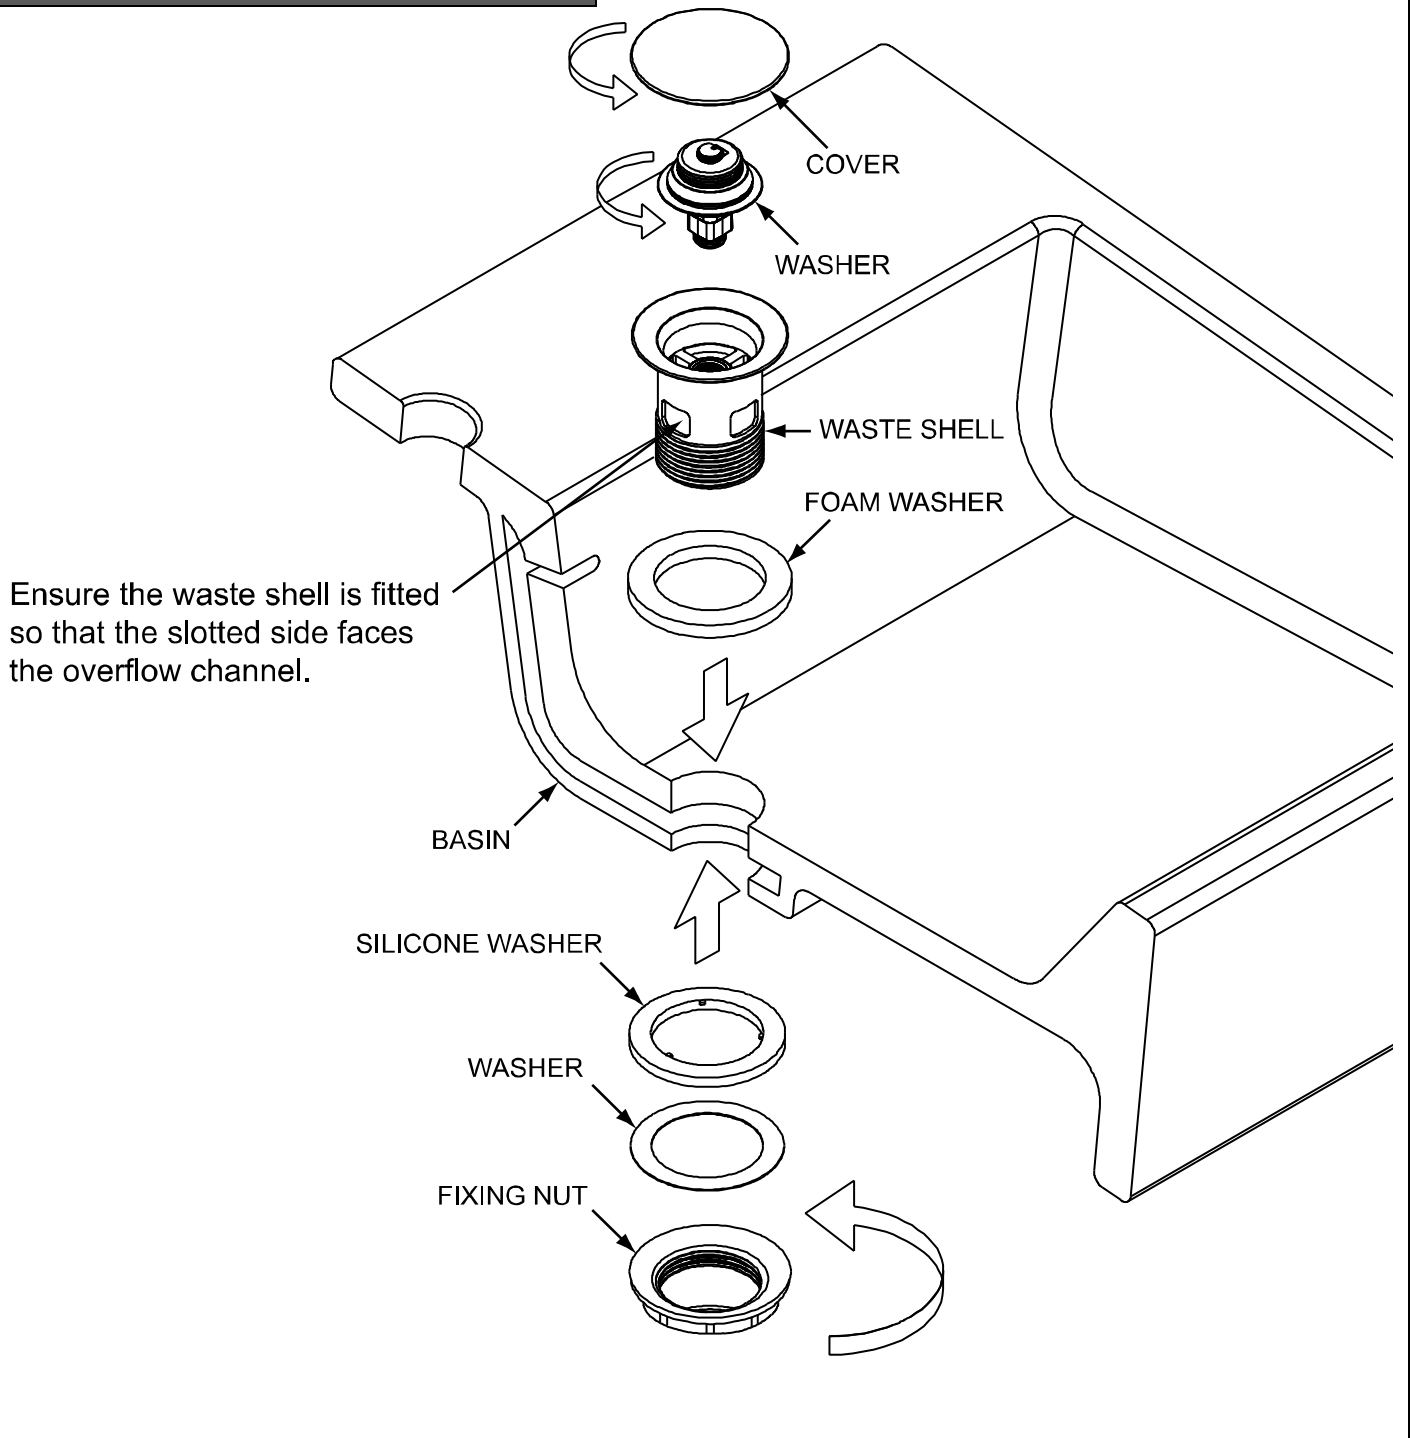

INSTALLATION INSTRUCTIONS

**Maintenance**

We do NOT recommend you use any household cleaners to clean the product. The product should only be cleaned with soapy water, rinsed with clean water, and dried with a soft cloth. Any other cleaning action or cleaning products will invalidate your warranty.