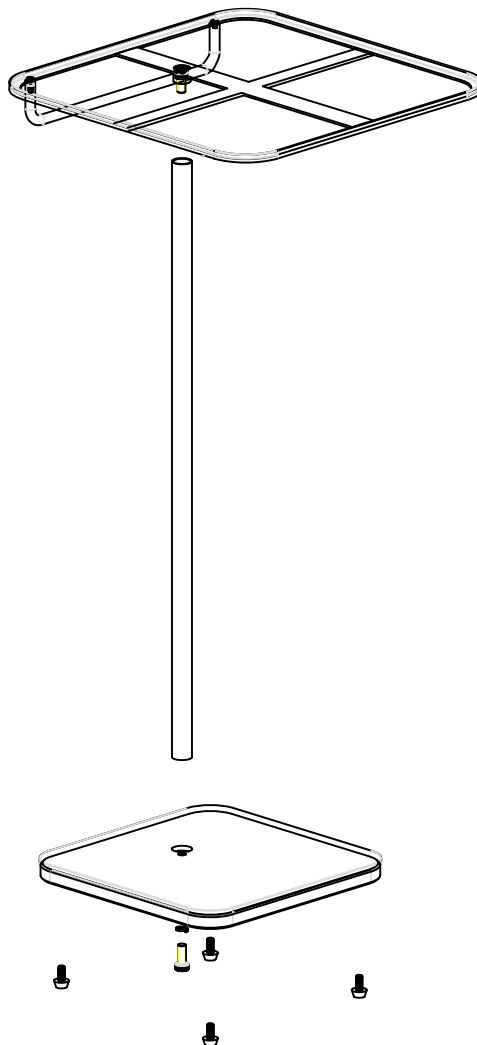

TRANSITION FREESTANDING ACCESSORY TABLE

44400023740

- The recommended maximum weight loaded on towel rail for 44400023740 is 4.0kgs.
- Care should be taken to ensure all screws are firmly fixed to evenly distribute the load. Not doing so could result in undue stress on the product with the possibility of failure and risk to the end user.