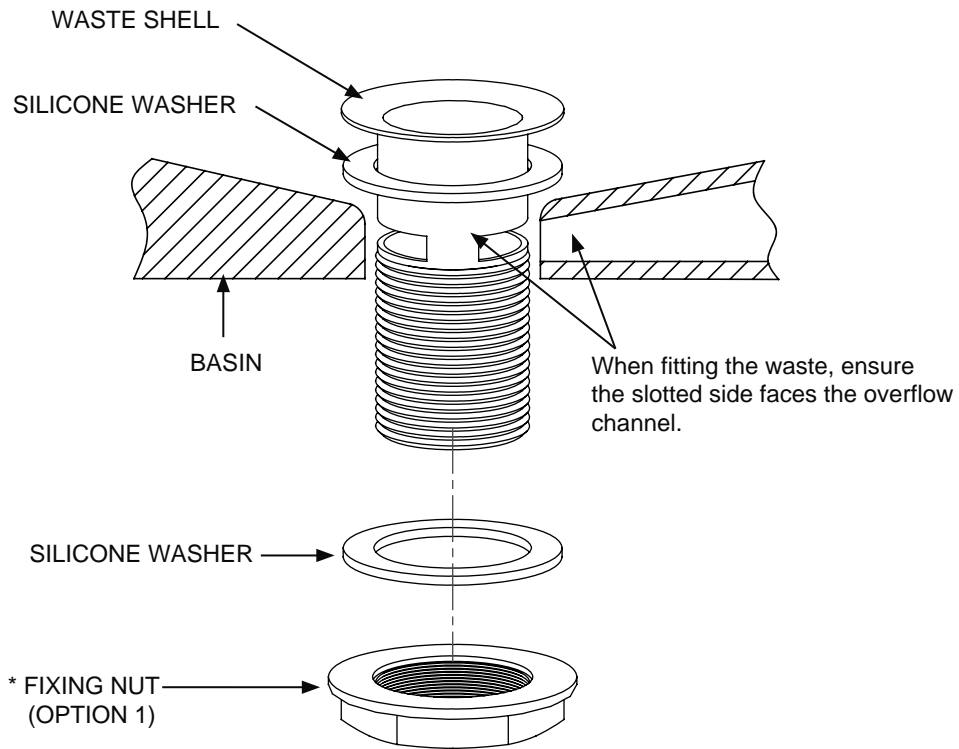

BASIN WASTE FLIP TOP SLOTTED CHROME

20003000018

Maintenance

We do NOT recommend you use any household cleaners to clean the product. The product should only be cleaned with soapy water, rinsed with clean water, and dried with a soft cloth.