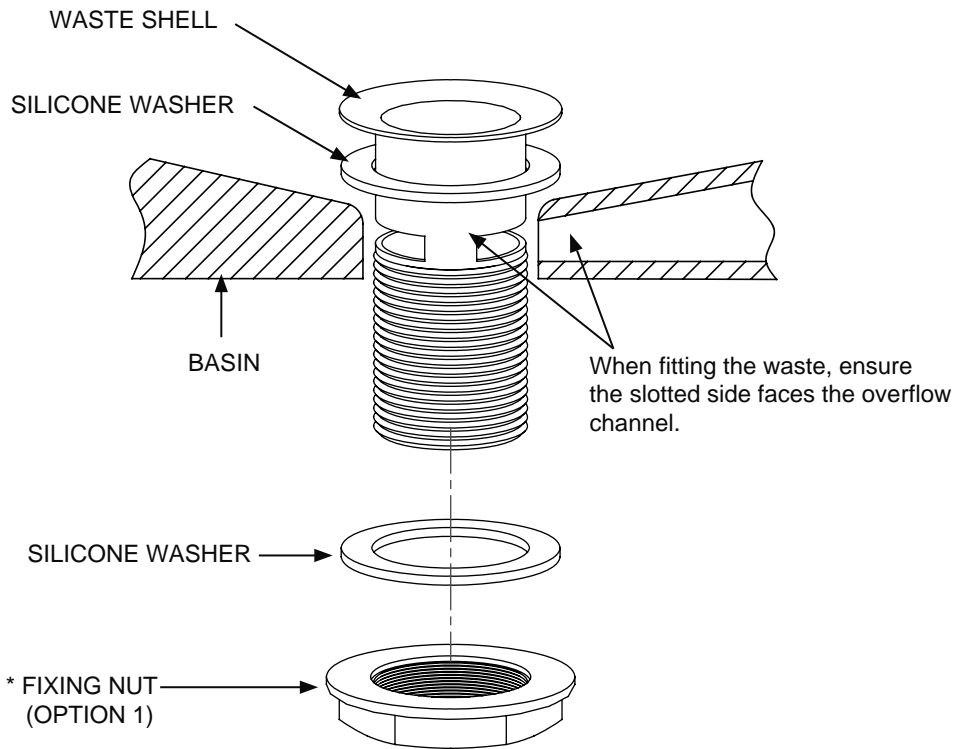

# BASIN WASTE FLIP TOP SLOTTED CHROME

20003000018