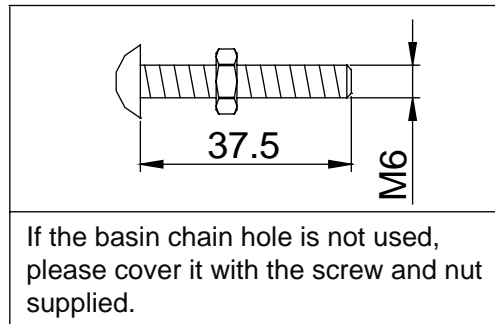

# BASIN WASTE FLIP TOP SLOTTED CHROME

20003000018