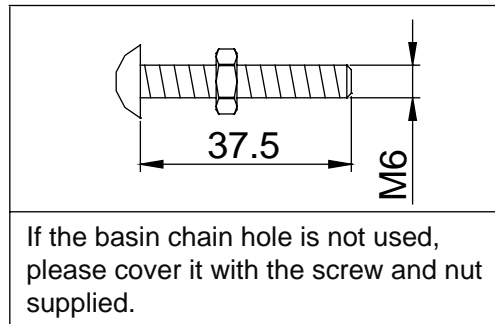

BASIN WASTE FLIP TOP SLOTTED CHROME

20003000018

Maintenance

We do NOT recommend you use any household cleaners to clean the product. The product should only be cleaned with soapy water, rinsed with clean water, and dried with a soft cloth.