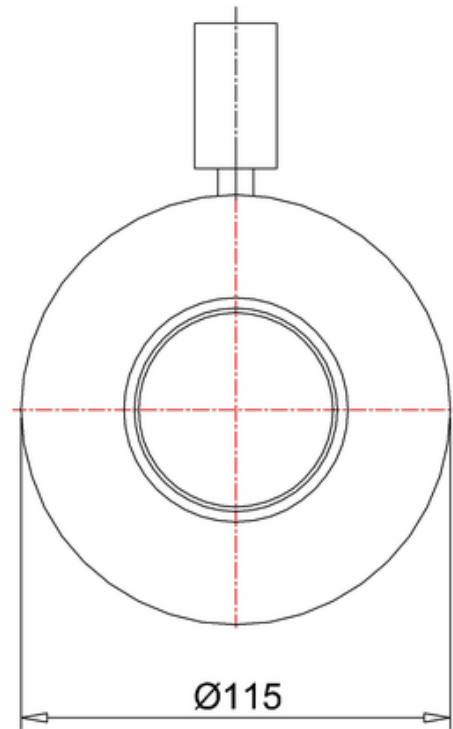

# 41800031230 - MINIMALIST GLASS SOAP DISH HOLDER CHR LO42

**bathstore**

**41800031280 - MINIMALIST 550 SINGLE TOWEL RAIL CHR  
LO4812**

**bathstore**

### 41800031320 - MINIMALIST WC ROLL HOLDER CHR LO46

**bathstore**

## 41800031330 - MINIMALIST WC BRUSH HOLDER CHR LO47

**bathstore**

**41800031200 - MINIMALIST ROBE HOOK CHR LO41**