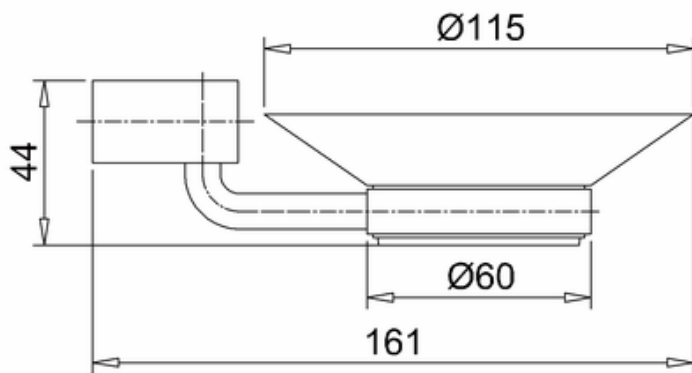

# 41800031230 - MINIMALIST GLASS SOAP DISH HOLDER CHR LO42

**bathstore**

**41800031280 - MINIMALIST 550 SINGLE TOWEL RAIL CHR  
LO4812**

**bathstore**

### 41800031320 - MINIMALIST WC ROLL HOLDER CHR LO46

**bathstore**