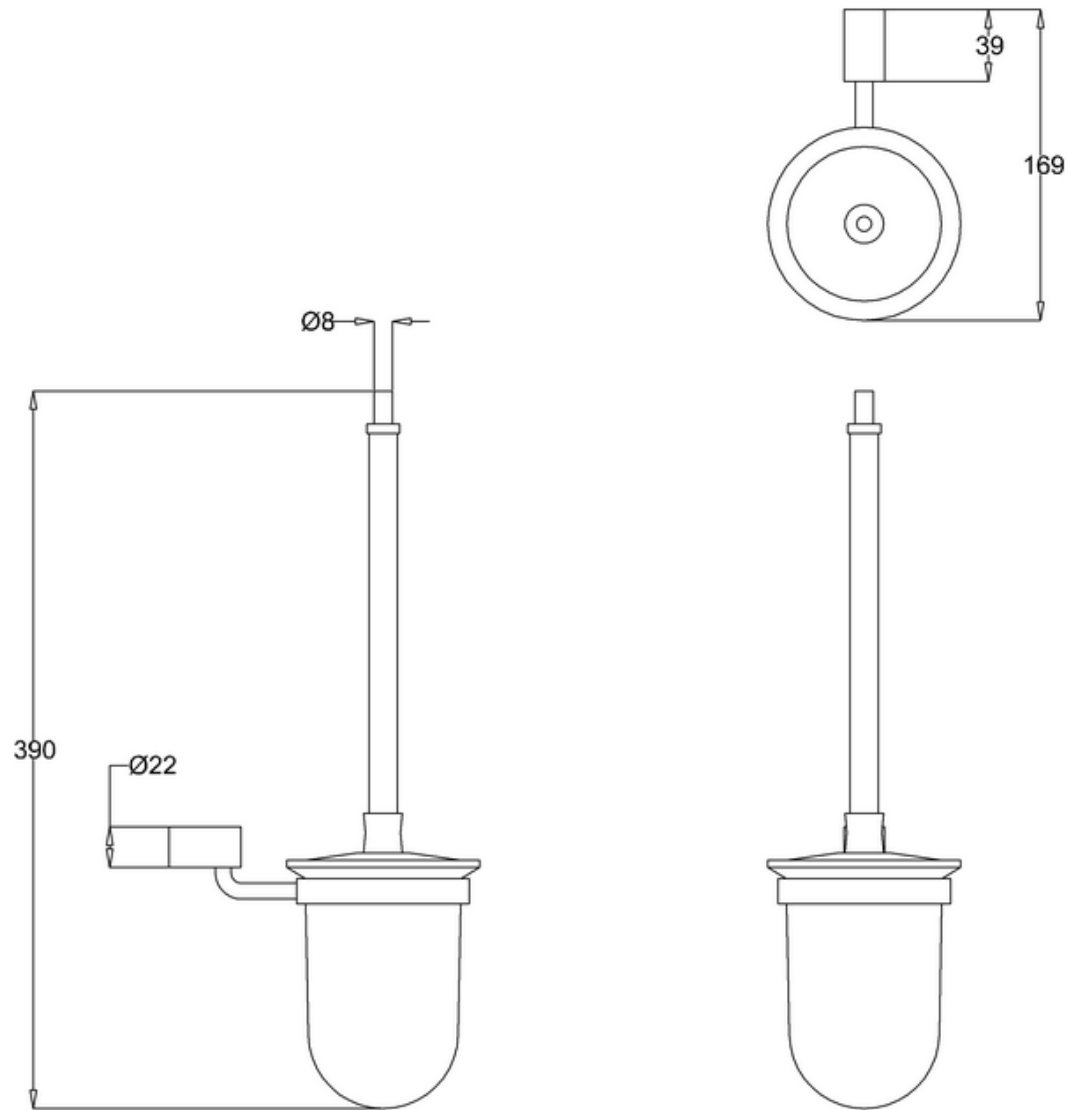

# 41800031230 - MINIMALIST GLASS SOAP DISH HOLDER CHR LO42

**bathstore**

**41800031280 - MINIMALIST 550 SINGLE TOWEL RAIL CHR  
LO4812**

**bathstore**

### 41800031320 - MINIMALIST WC ROLL HOLDER CHR LO46

**bathstore**

## 41800031330 - MINIMALIST WC BRUSH HOLDER CHR LO47

**bathstore**

**41800031200 - MINIMALIST ROBE HOOK CHR LO41**