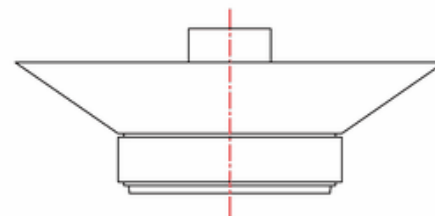

# 41800031230 - MINIMALIST GLASS SOAP DISH HOLDER CHR LO42

**bathstore**

**41800031280 - MINIMALIST 550 SINGLE TOWEL RAIL CHR  
LO4812**

**bathstore**