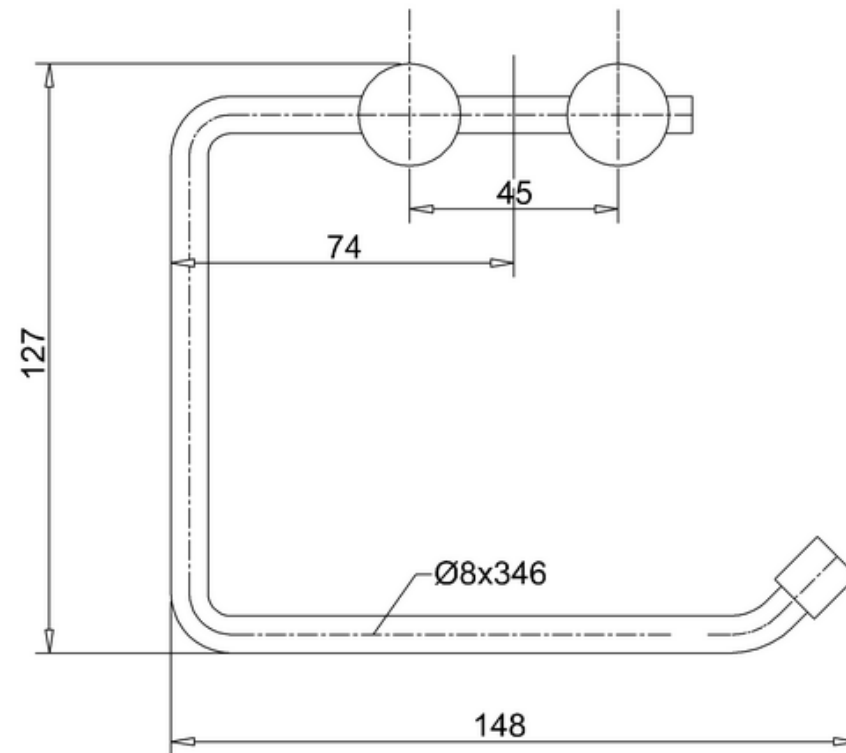

# 41800031230 - MINIMALIST GLASS SOAP DISH HOLDER CHR LO42

**bathstore**

**41800031280 - MINIMALIST 550 SINGLE TOWEL RAIL CHR  
LO4812**

**bathstore**

### 41800031320 - MINIMALIST WC ROLL HOLDER CHR LO46

**bathstore**

## 41800031330 - MINIMALIST WC BRUSH HOLDER CHR LO47

**bathstore**

**41800031200 - MINIMALIST ROBE HOOK CHR LO41**