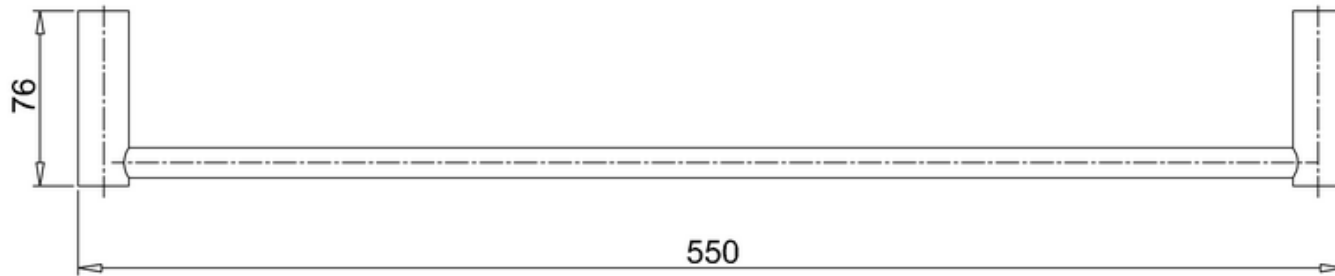

# 41800031230 - MINIMALIST GLASS SOAP DISH HOLDER CHR LO42

**bathstore**

**41800031280 - MINIMALIST 550 SINGLE TOWEL RAIL CHR  
LO4812**

**bathstore**

### 41800031320 - MINIMALIST WC ROLL HOLDER CHR LO46

**bathstore**