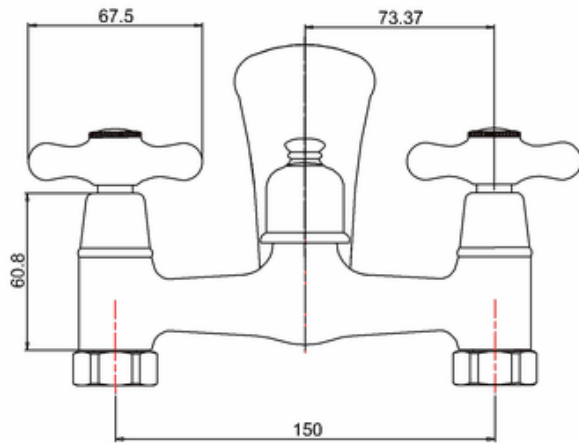

### 41500090007 - Trinity large bath shower mixer

**bathstore**

**4160000007 - SALISBURY SLIPPER ROLL TOP BATH 2TH WHT  
1540 x 770 EX FEET G14**