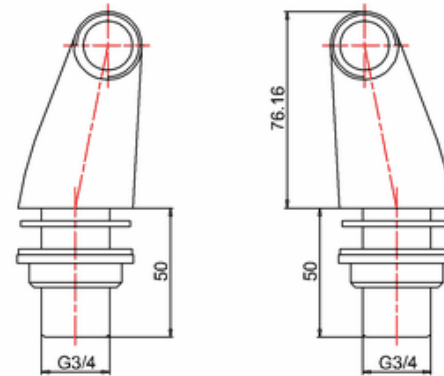

### 41500090007 - Trinity large bath shower mixer

**bathstore**

**4160000007 - SALISBURY SLIPPER ROLL TOP BATH 2TH WHT  
1540 x 770 EX FEET G14**