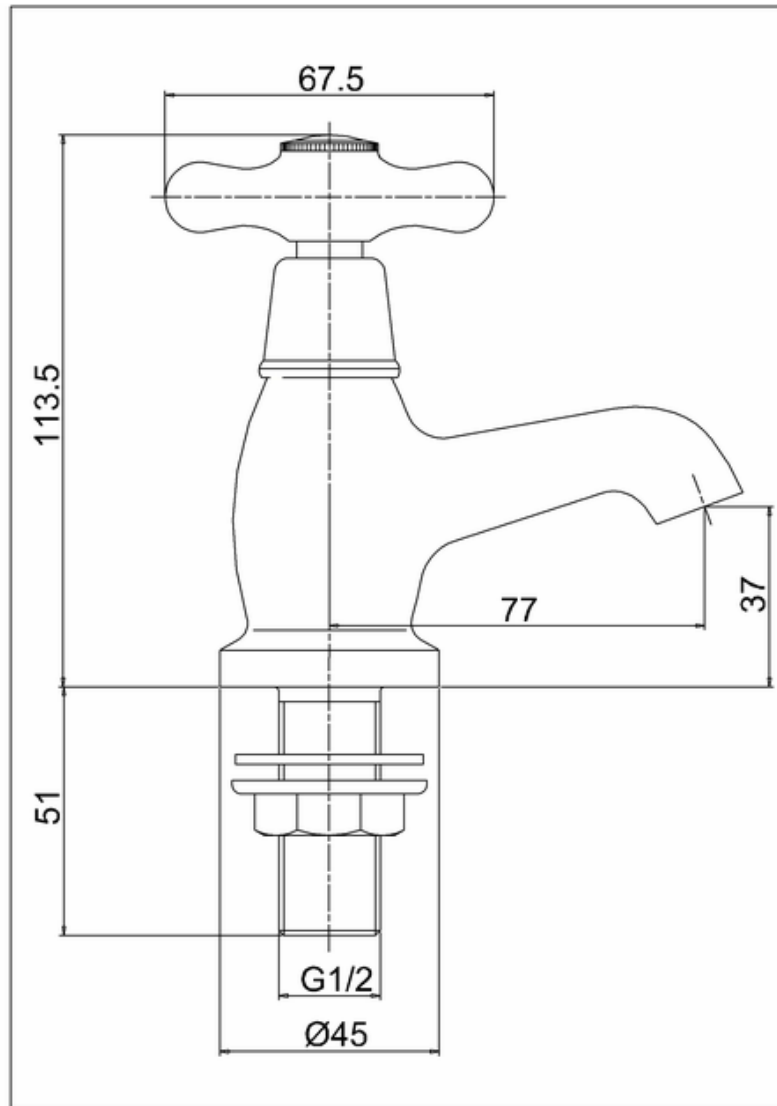

bathstore

20009000440 - SAVOY SEAT GLOSS WHITE TSBH000

41500090000 - Trinity basin pillar taps chrome

bathstore

20005000080 - Savoy Victorian Basin 560mm 2TH

bathstore

20005000240 - Savoy Close Coupled PAN

**bath
store**