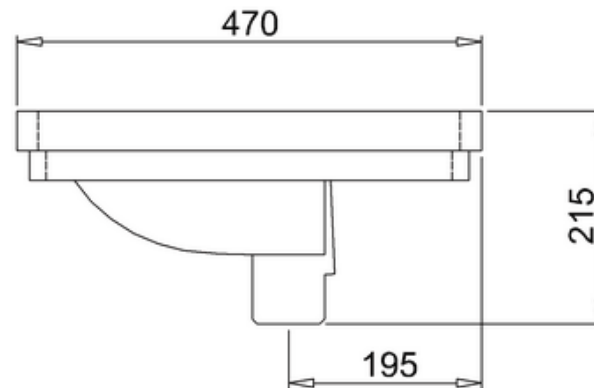

bathstore

20009000440 - SAVOY SEAT GLOSS WHITE TSBH000

41500090000 - Trinity basin pillar taps chrome

bathstore

20005000080 - Savoy Victorian Basin 560mm 2TH

bathstore

20005000240 - Savoy Close Coupled PAN

**bath
store**