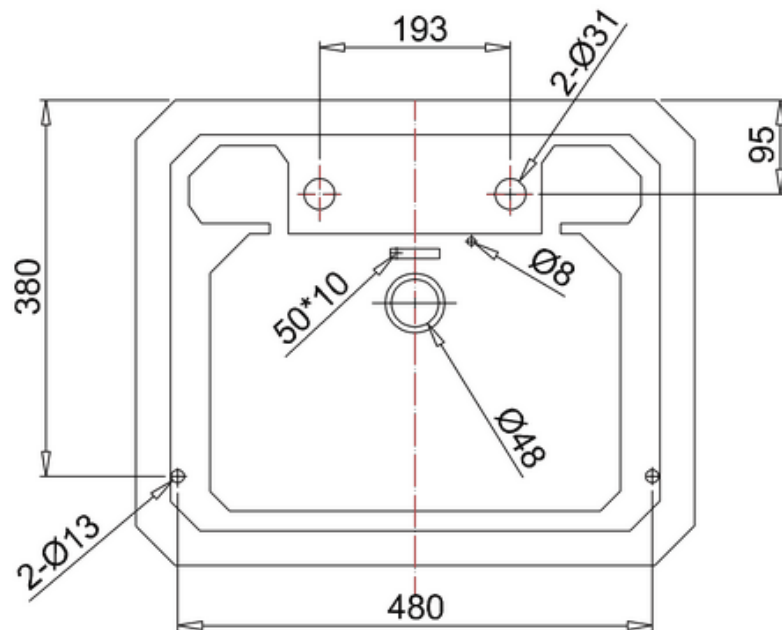

bathstore

20009000440 - SAVOY SEAT GLOSS WHITE TSBH000

41500090000 - Trinity basin pillar taps chrome

bathstore

20005000080 - Savoy Victorian Basin 560mm 2TH

bathstore

20005000240 - Savoy Close Coupled PAN

**bath
store**