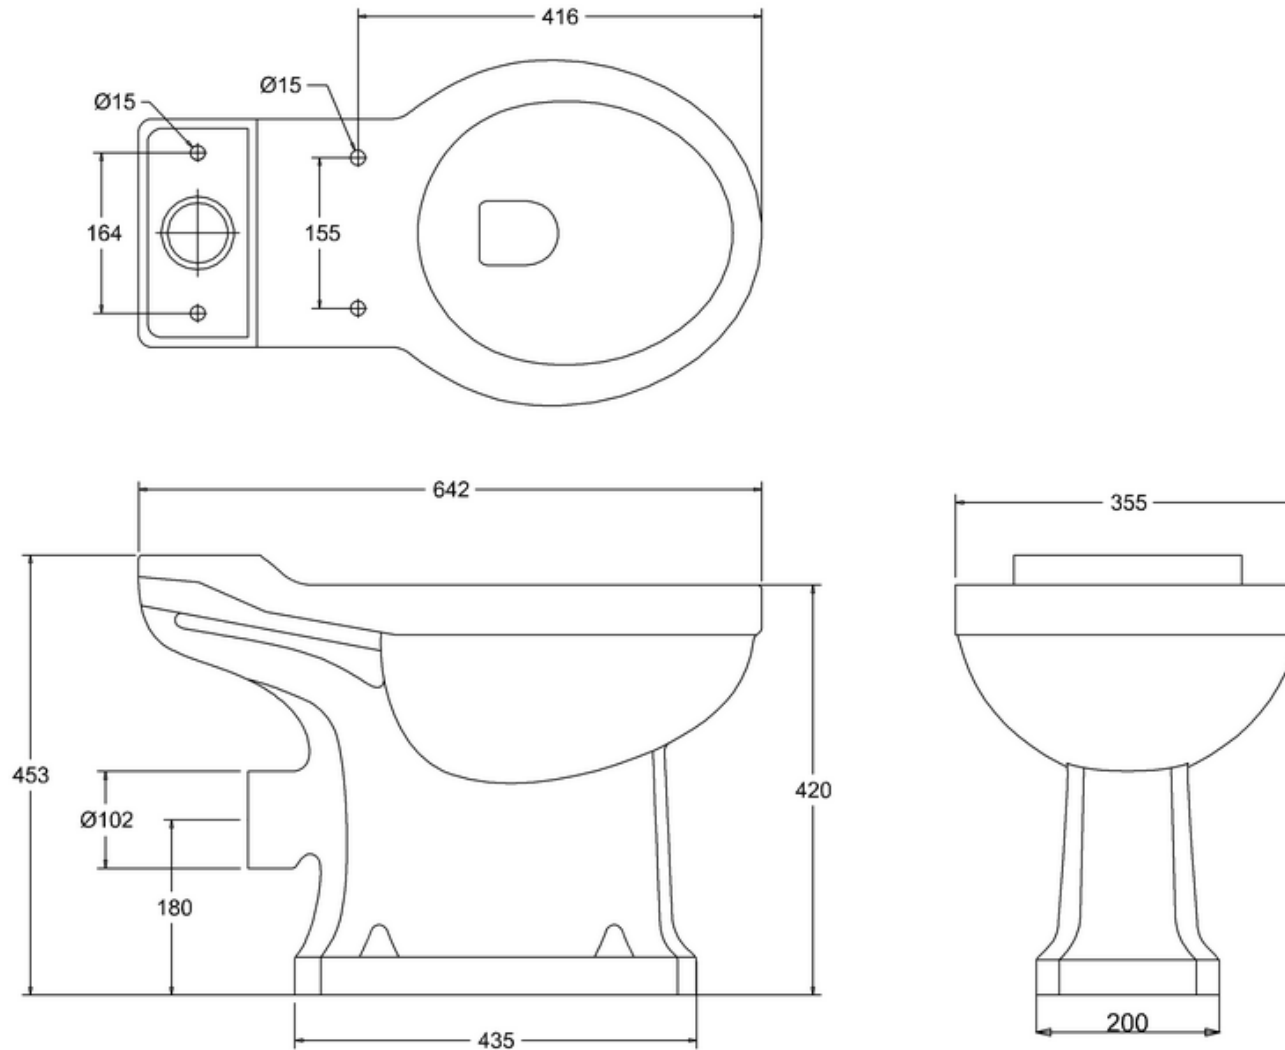

bathstore

20009000440 - SAVOY SEAT GLOSS WHITE TSBH000

41500090000 - Trinity basin pillar taps chrome

bathstore

20005000080 - Savoy Victorian Basin 560mm 2TH

bathstore

20005000240 - Savoy Close Coupled PAN

**bath
store**

Savoy Pedestal