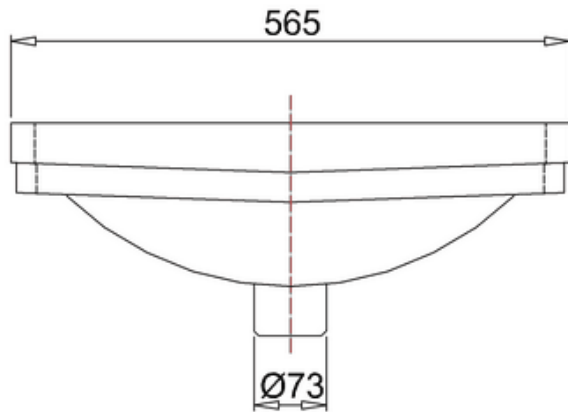

bathstore

20009000440 - SAVOY SEAT GLOSS WHITE TSBH000

41500090000 - Trinity basin pillar taps chrome

bathstore

20005000080 - Savoy Victorian Basin 560mm 2TH

bathstore

20005000240 - Savoy Close Coupled PAN

**bath
store**