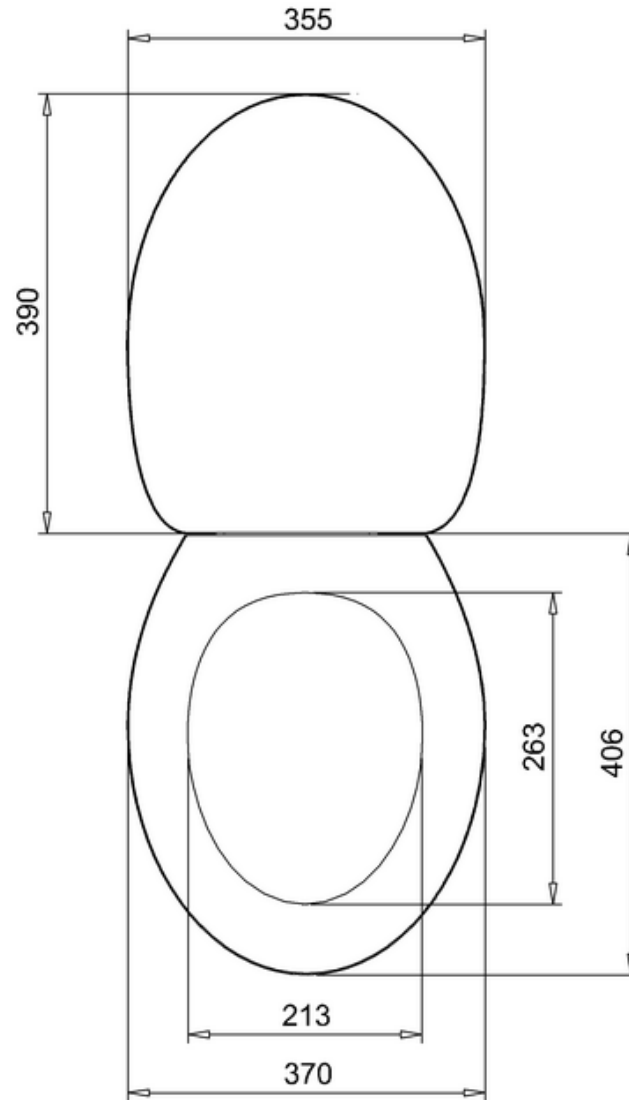

bathstore

20009000440 - SAVOY SEAT GLOSS WHITE TSBH000

41500090000 - Trinity basin pillar taps chrome

bathstore

20005000080 - Savoy Victorian Basin 560mm 2TH

bathstore

20005000240 - Savoy Close Coupled PAN

**bath
store**

Savoy Pedestal