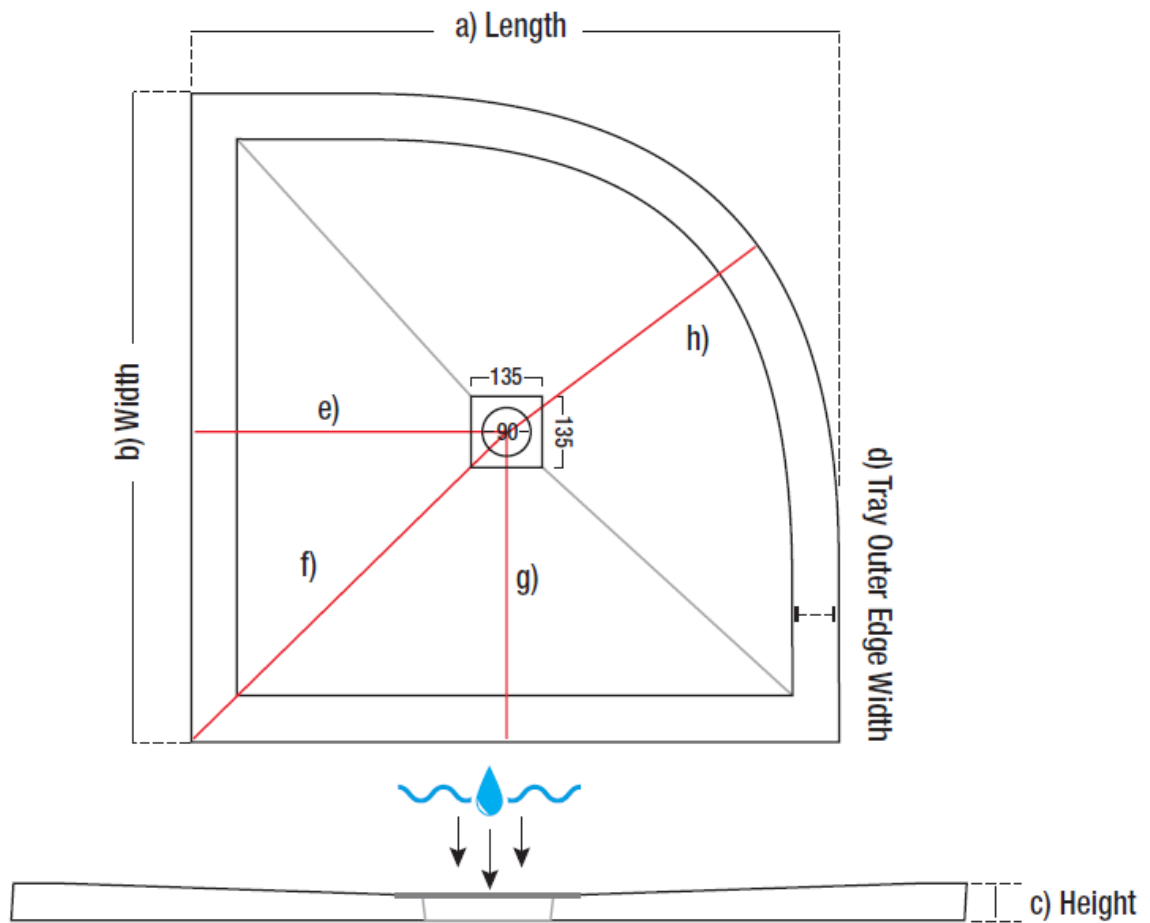

Everstone Resin 900 Quad H25

a - Length (actual size mm)	b - Width (actual size mm)	c - Height Tray heights vary (mm)	d - Outer Edge (mm)	e	f	g	h	Weight (kg)
900 (898)	900 (898)	24 - 27	60	450	635	450	405	34