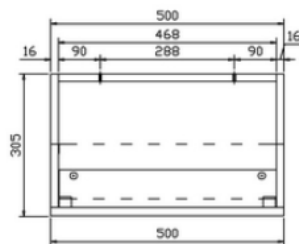

# MyRoom 500 BACK TO WALL WC UNIT WALNUT W500 D305 H820

**bath  
store**

## MyRoom DUEL CONCEALED CISTERN POLY JACKET FRONT TOP ACCESS 340x365x145