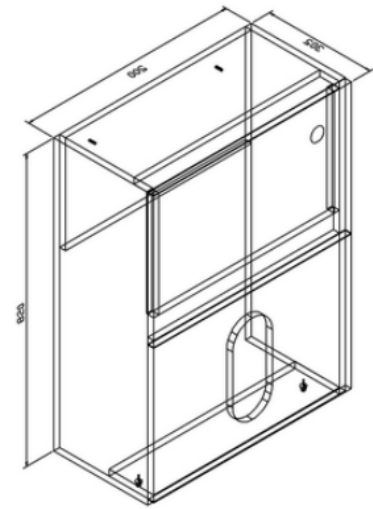

# MyRoom 500 BACK TO WALL WC UNIT WALNUT W500 D305 H820

**bath  
store**

## MyRoom DUEL CONCEALED CISTERN POLY JACKET FRONT TOP ACCESS 340x365x145