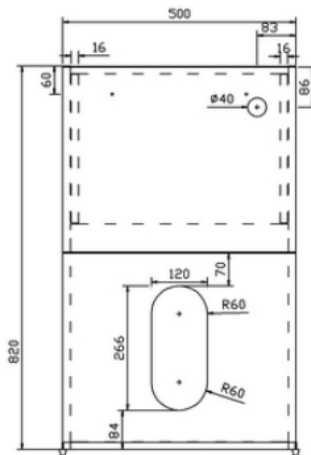

# MyRoom 500 BACK TO WALL WC UNIT WALNUT W500 D305 H820

**bath  
store**

## MyRoom DUEL CONCEALED CISTERN POLY JACKET FRONT TOP ACCESS 340x365x145