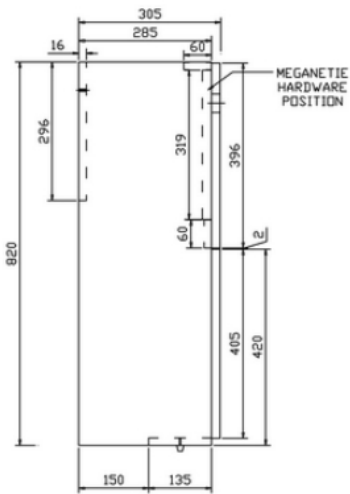

# MyRoom 500 BACK TO WALL WC UNIT WALNUT W500 D305 H820

**bath  
store**

## MyRoom DUEL CONCEALED CISTERN POLY JACKET FRONT TOP ACCESS 340x365x145