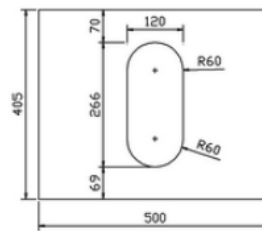

# MyRoom 500 BACK TO WALL WC UNIT WALNUT W500 D305 H820

**bath  
store**

## MyRoom DUEL CONCEALED CISTERN POLY JACKET FRONT TOP ACCESS 340x365x145