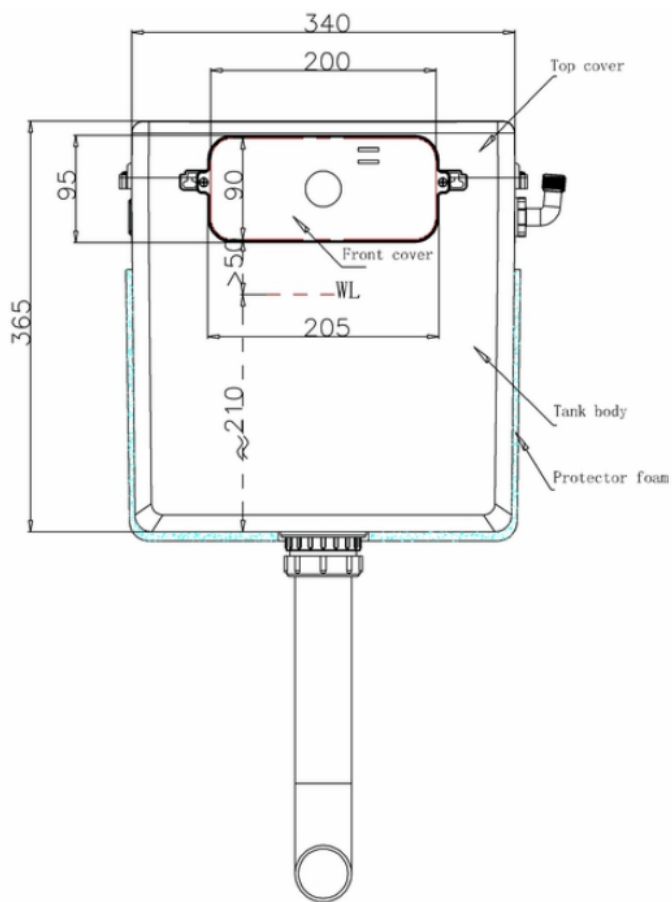

## MyRoom DUAL CONCEALED CISTERN POLY JACKET FRONT TOP ACCESS 340x365x145

# MyPlan 600 BACK TO WALL WC UNIT WALNUT W600 D305 H820