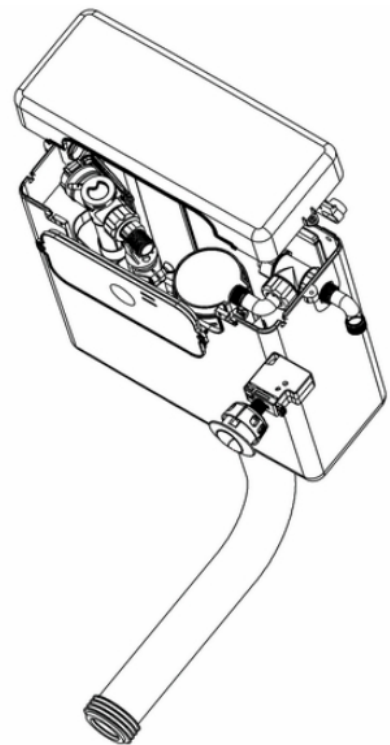

## MyRoom DUAL CONCEALED CISTERN POLY JACKET FRONT TOP ACCESS 340x365x145

# MyPlan 600 BACK TO WALL WC UNIT WALNUT W600 D305 H820