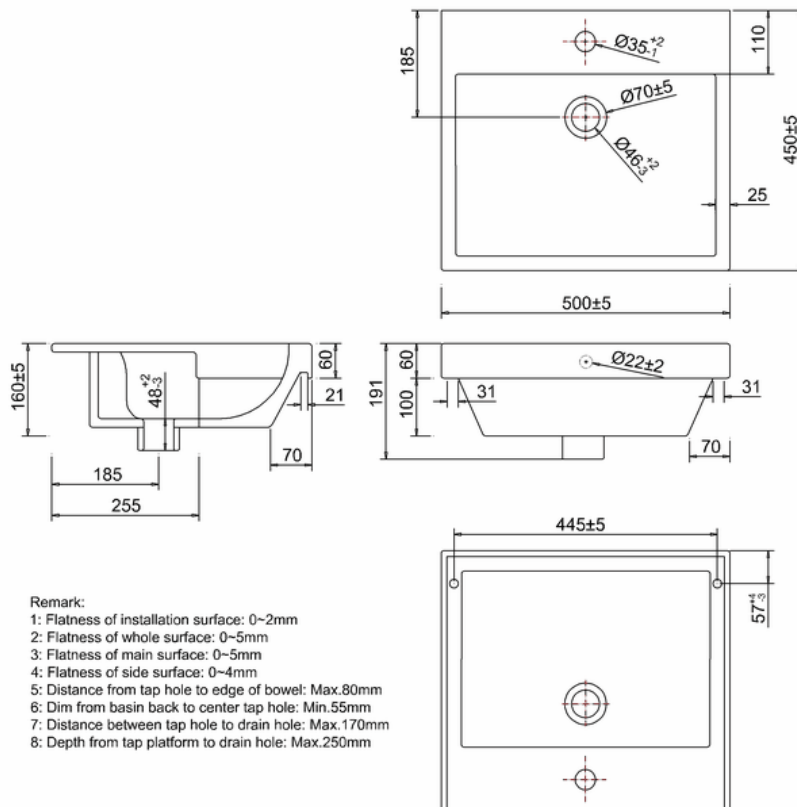

**bath
store**

60001007092 - MyPlan complete furniture set - Oak

Remark:

- 1: Flatness of installation surface: 0-2mm
- 2: Flatness of whole surface: 0-5mm
- 3: Flatness of main surface: 0-5mm
- 4: Flatness of side surface: 0-4mm
- 5: Distance from tap hole to edge of bowel: Max.80mm
- 6: Dim from basin back to center tap hole: Min.55mm
- 7: Distance between tap hole to drain hole: Max.170mm
- 8: Depth from tap platform to drain hole: Max.250mm