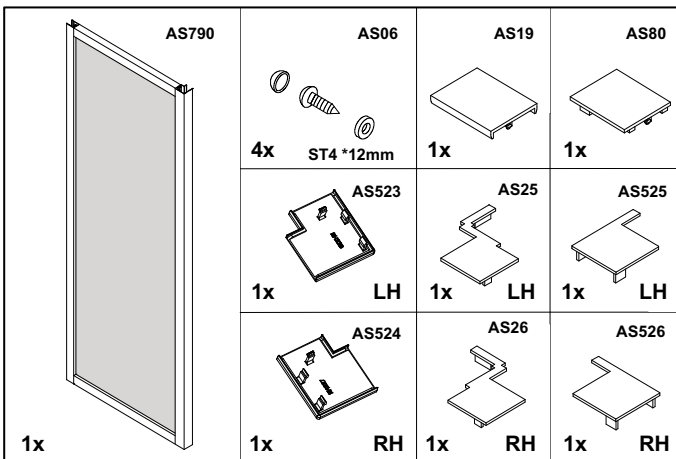

ATLAS 700mm SIDE PANEL
ATLAS 760mm SIDE PANEL
ATLAS 800mm SIDE PANEL
ATLAS 900mm SIDE PANEL
ATLAS 1000mm SIDE PANEL
CHROME FRAME CLEAR GLASS

⚠ Attention:

Wall profile and frame must be fixed in accordance with previous instruction.

The tray should be installed by a suitably qualified person. The tray should be level, the walls should be tiled down to the tray, and the horizontal gap between the tiles and tray must be sealed with silicone sealant to ensure watertightness.