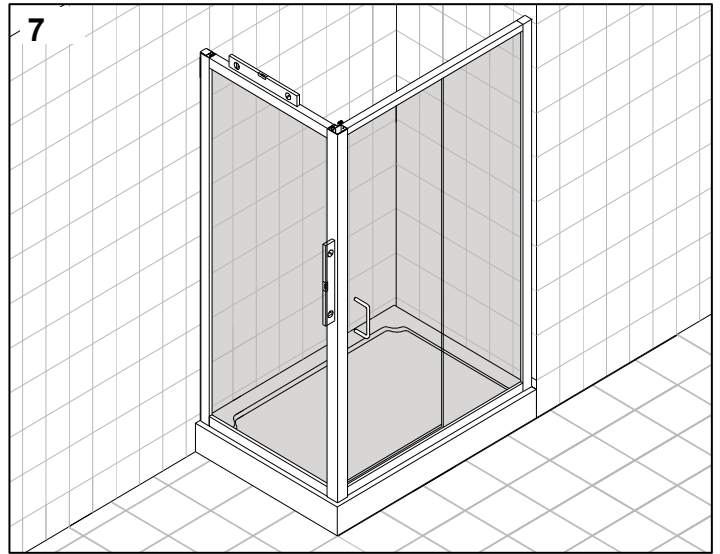

ATLAS 700mm SIDE PANEL
ATLAS 760mm SIDE PANEL
ATLAS 800mm SIDE PANEL
ATLAS 900mm SIDE PANEL
ATLAS 1000mm SIDE PANEL
CHROME FRAME CLEAR GLASS

⚠ Attention:

Wall profile and frame must be fixed in accordance with previous instruction.

The tray should be installed by a suitably qualified person. The tray should be level, the walls should be tiled down to the tray, and the horizontal gap between the tiles and tray must be sealed with silicone sealant to ensure watertightness.