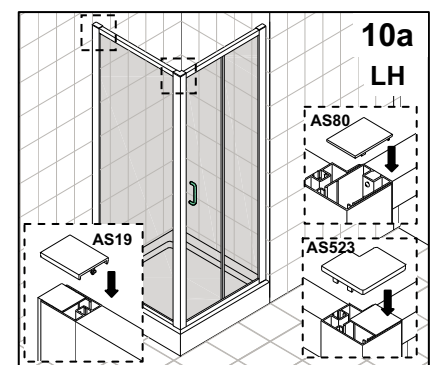

ATLAS 700mm SIDE PANEL
ATLAS 760mm SIDE PANEL
ATLAS 800mm SIDE PANEL
ATLAS 900mm SIDE PANEL
ATLAS 1000mm SIDE PANEL
CHROME FRAME CLEAR GLASS

⚠ Attention:

Wall profile and frame must be fixed in accordance with previous instruction.

The tray should be installed by a suitably qualified person. The tray should be level, the walls should be tiled down to the tray, and the horizontal gap between the tiles and tray must be sealed with silicone sealant to ensure watertightness.