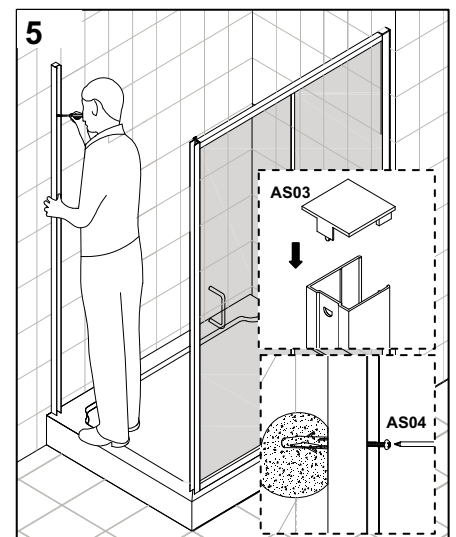

ATLAS 700mm SIDE PANEL
ATLAS 760mm SIDE PANEL
ATLAS 800mm SIDE PANEL
ATLAS 900mm SIDE PANEL
ATLAS 1000mm SIDE PANEL
CHROME FRAME CLEAR GLASS

⚠ Attention:

Wall profile and frame must be fixed in accordance with previous instruction.

The tray should be installed by a suitably qualified person. The tray should be level, the walls should be tiled down to the tray, and the horizontal gap between the tiles and tray must be sealed with silicone sealant to ensure watertightness.