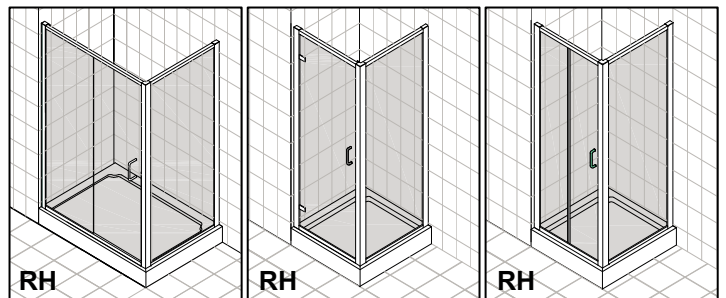

ATLAS 700mm SIDE PANEL
ATLAS 760mm SIDE PANEL
ATLAS 800mm SIDE PANEL
ATLAS 900mm SIDE PANEL
ATLAS 1000mm SIDE PANEL
CHROME FRAME CLEAR GLASS

⚠ Attention:

Wall profile and frame must be fixed in accordance with previous instruction.

The tray should be installed by a suitably qualified person. The tray should be level, the walls should be tiled down to the tray, and the horizontal gap between the tiles and tray must be sealed with silicone sealant to ensure watertightness.