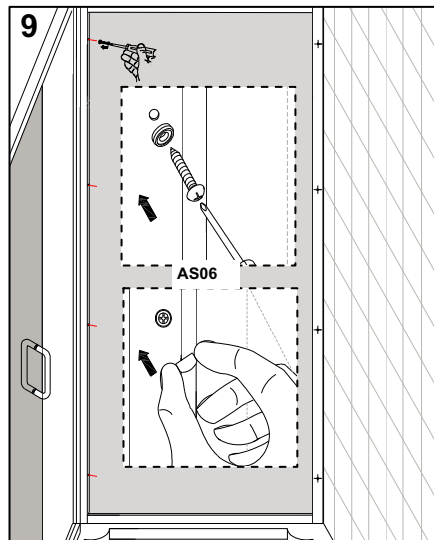

ATLAS 700mm SIDE PANEL
ATLAS 760mm SIDE PANEL
ATLAS 800mm SIDE PANEL
ATLAS 900mm SIDE PANEL
ATLAS 1000mm SIDE PANEL
CHROME FRAME CLEAR GLASS

⚠ Attention:

Wall profile and frame must be fixed in accordance with previous instruction.

The tray should be installed by a suitably qualified person. The tray should be level, the walls should be tiled down to the tray, and the horizontal gap between the tiles and tray must be sealed with silicone sealant to ensure watertightness.