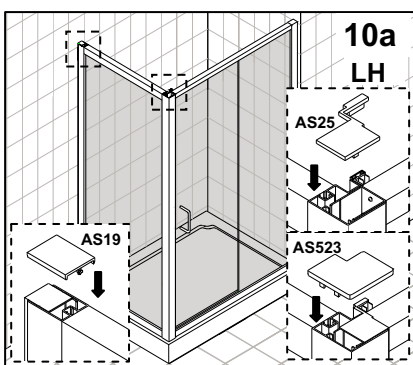

ATLAS 700mm SIDE PANEL
ATLAS 760mm SIDE PANEL
ATLAS 800mm SIDE PANEL
ATLAS 900mm SIDE PANEL
ATLAS 1000mm SIDE PANEL
CHROME FRAME CLEAR GLASS

⚠ Attention:

Wall profile and frame must be fixed in accordance with previous instruction.

The tray should be installed by a suitably qualified person. The tray should be level, the walls should be tiled down to the tray, and the horizontal gap between the tiles and tray must be sealed with silicone sealant to ensure watertightness.