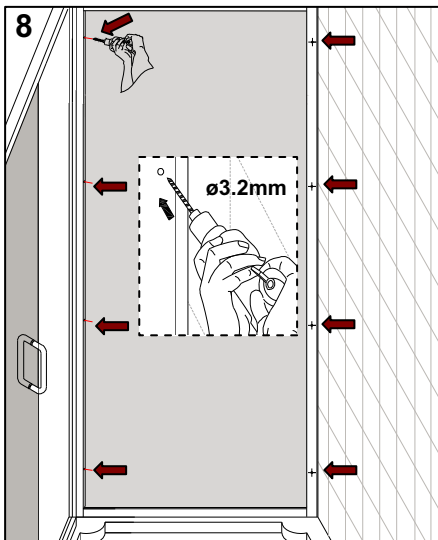

ATLAS 700mm SIDE PANEL
ATLAS 760mm SIDE PANEL
ATLAS 800mm SIDE PANEL
ATLAS 900mm SIDE PANEL
ATLAS 1000mm SIDE PANEL
CHROME FRAME CLEAR GLASS

⚠ Attention:

Wall profile and frame must be fixed in accordance with previous instruction.

The tray should be installed by a suitably qualified person. The tray should be level, the walls should be tiled down to the tray, and the horizontal gap between the tiles and tray must be sealed with silicone sealant to ensure watertightness.