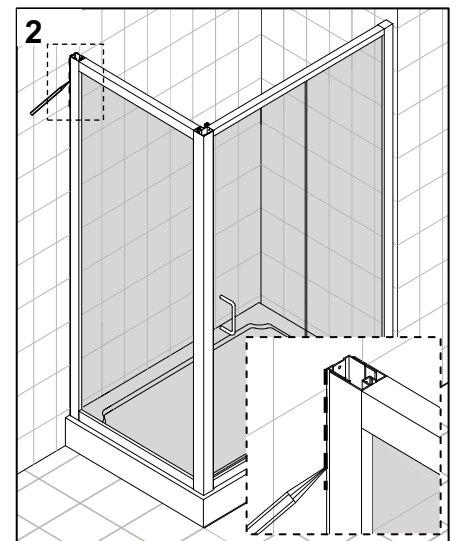

ATLAS 700mm SIDE PANEL
ATLAS 760mm SIDE PANEL
ATLAS 800mm SIDE PANEL
ATLAS 900mm SIDE PANEL
ATLAS 1000mm SIDE PANEL
CHROME FRAME CLEAR GLASS

⚠ Attention:

Wall profile and frame must be fixed in accordance with previous instruction.

The tray should be installed by a suitably qualified person. The tray should be level, the walls should be tiled down to the tray, and the horizontal gap between the tiles and tray must be sealed with silicone sealant to ensure watertightness.