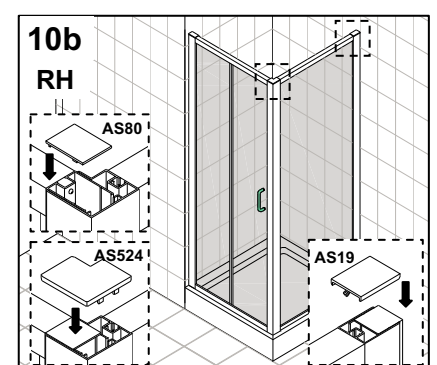

ATLAS 700mm SIDE PANEL
ATLAS 760mm SIDE PANEL
ATLAS 800mm SIDE PANEL
ATLAS 900mm SIDE PANEL
ATLAS 1000mm SIDE PANEL
CHROME FRAME CLEAR GLASS

⚠ Attention:

Wall profile and frame must be fixed in accordance with previous instruction.

The tray should be installed by a suitably qualified person. The tray should be level, the walls should be tiled down to the tray, and the horizontal gap between the tiles and tray must be sealed with silicone sealant to ensure watertightness.