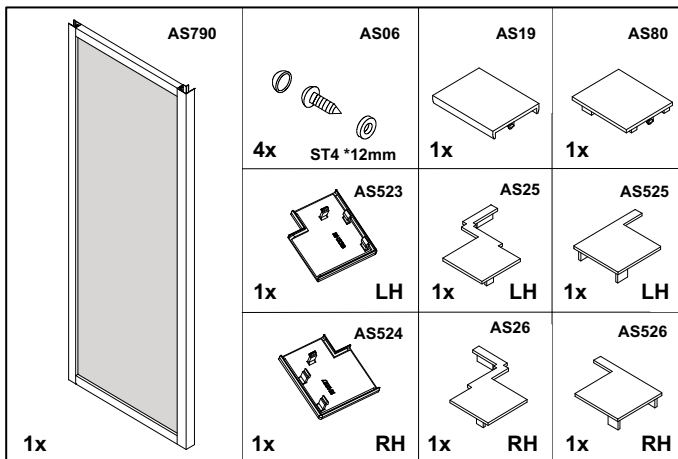

ATLAS 700mm SIDE PANEL
ATLAS 760mm SIDE PANEL
ATLAS 800mm SIDE PANEL
ATLAS 900mm SIDE PANEL
ATLAS 1000mm SIDE PANEL
CHROME FRAME CLEAR GLASS

⚠ Attention:

Wall profile and frame must be fixed in accordance with previous instruction.

The tray should be installed by a suitably qualified person. The tray should be level, the walls should be tiled down to the tray, and the horizontal gap between the tiles and tray must be sealed with silicone sealant to ensure watertightness.