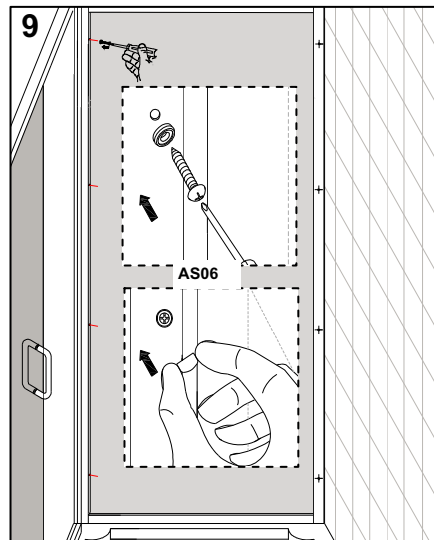

ATLAS 700mm SIDE PANEL
ATLAS 760mm SIDE PANEL
ATLAS 800mm SIDE PANEL
ATLAS 900mm SIDE PANEL
ATLAS 1000mm SIDE PANEL
CHROME FRAME CLEAR GLASS

⚠ Attention:

Wall profile and frame must be fixed in accordance with previous instruction.

The tray should be installed by a suitably qualified person. The tray should be level, the walls should be tiled down to the tray, and the horizontal gap between the tiles and tray must be sealed with silicone sealant to ensure watertightness.