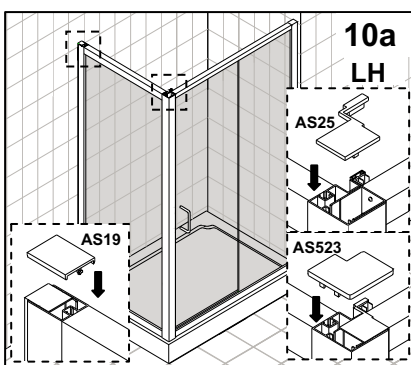

ATLAS 700mm SIDE PANEL
ATLAS 760mm SIDE PANEL
ATLAS 800mm SIDE PANEL
ATLAS 900mm SIDE PANEL
ATLAS 1000mm SIDE PANEL
CHROME FRAME CLEAR GLASS

⚠ Attention:

Wall profile and frame must be fixed in accordance with previous instruction.

The tray should be installed by a suitably qualified person. The tray should be level, the walls should be tiled down to the tray, and the horizontal gap between the tiles and tray must be sealed with silicone sealant to ensure watertightness.