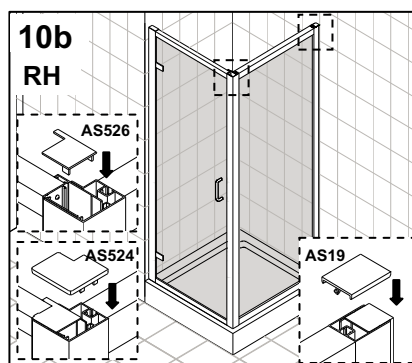

ATLAS 700mm SIDE PANEL
ATLAS 760mm SIDE PANEL
ATLAS 800mm SIDE PANEL
ATLAS 900mm SIDE PANEL
ATLAS 1000mm SIDE PANEL
CHROME FRAME CLEAR GLASS

⚠ Attention:

Wall profile and frame must be fixed in accordance with previous instruction.

The tray should be installed by a suitably qualified person. The tray should be level, the walls should be tiled down to the tray, and the horizontal gap between the tiles and tray must be sealed with silicone sealant to ensure watertightness.