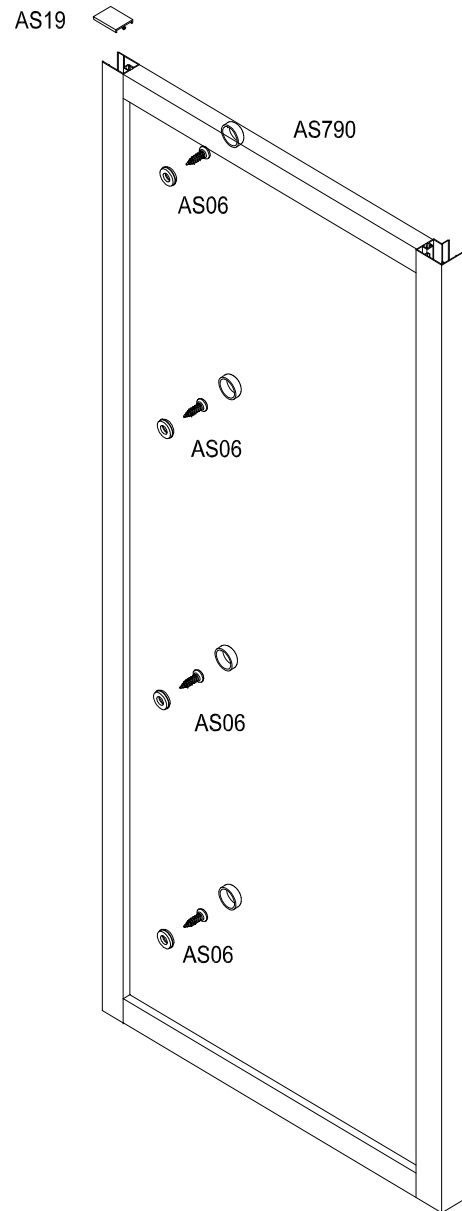

ATLAS 700mm SIDE PANEL
ATLAS 760mm SIDE PANEL
ATLAS 800mm SIDE PANEL
ATLAS 900mm SIDE PANEL
ATLAS 1000mm SIDE PANEL
CHROME FRAME CLEAR GLASS

⚠ Attention:

Wall profile and frame must be fixed in accordance with previous instruction.

The tray should be installed by a suitably qualified person. The tray should be level, the walls should be tiled down to the tray, and the horizontal gap between the tiles and tray must be sealed with silicone sealant to ensure watertightness.