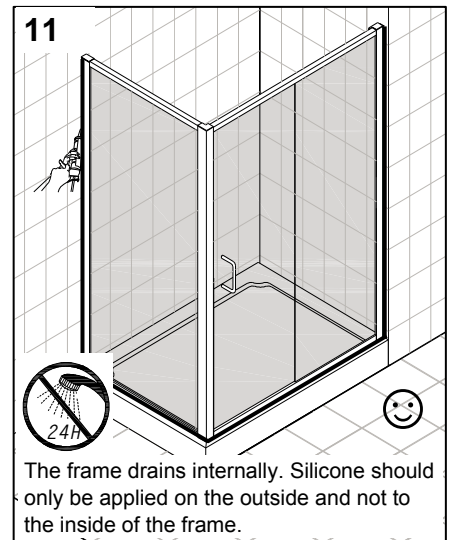

ATLAS 700mm SIDE PANEL
ATLAS 760mm SIDE PANEL
ATLAS 800mm SIDE PANEL
ATLAS 900mm SIDE PANEL
ATLAS 1000mm SIDE PANEL
CHROME FRAME CLEAR GLASS

⚠ Attention:

Wall profile and frame must be fixed in accordance with previous instruction.

The tray should be installed by a suitably qualified person. The tray should be level, the walls should be tiled down to the tray, and the horizontal gap between the tiles and tray must be sealed with silicone sealant to ensure watertightness.