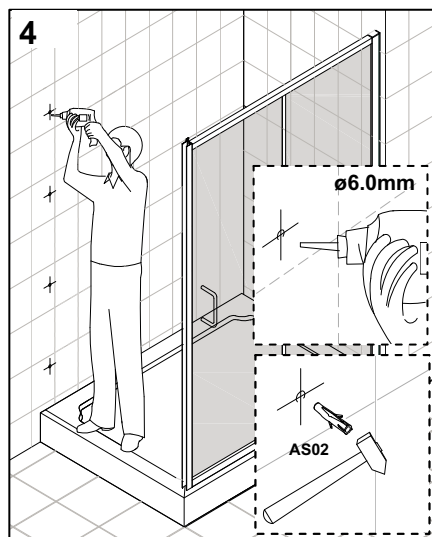

ATLAS 700mm SIDE PANEL
ATLAS 760mm SIDE PANEL
ATLAS 800mm SIDE PANEL
ATLAS 900mm SIDE PANEL
ATLAS 1000mm SIDE PANEL
CHROME FRAME CLEAR GLASS

⚠ Attention:

Wall profile and frame must be fixed in accordance with previous instruction.

The tray should be installed by a suitably qualified person. The tray should be level, the walls should be tiled down to the tray, and the horizontal gap between the tiles and tray must be sealed with silicone sealant to ensure watertightness.