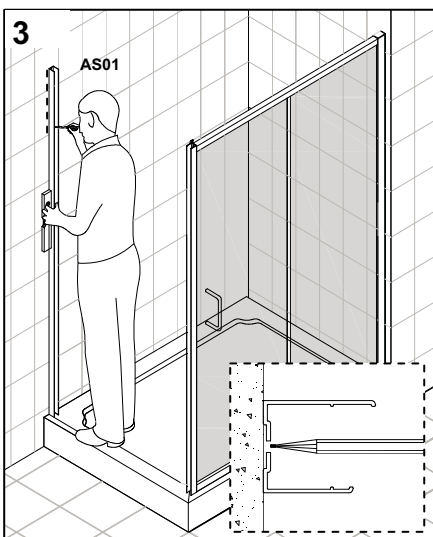

ATLAS 700mm SIDE PANEL
ATLAS 760mm SIDE PANEL
ATLAS 800mm SIDE PANEL
ATLAS 900mm SIDE PANEL
ATLAS 1000mm SIDE PANEL
CHROME FRAME CLEAR GLASS

⚠ Attention:

Wall profile and frame must be fixed in accordance with previous instruction.

The tray should be installed by a suitably qualified person. The tray should be level, the walls should be tiled down to the tray, and the horizontal gap between the tiles and tray must be sealed with silicone sealant to ensure watertightness.