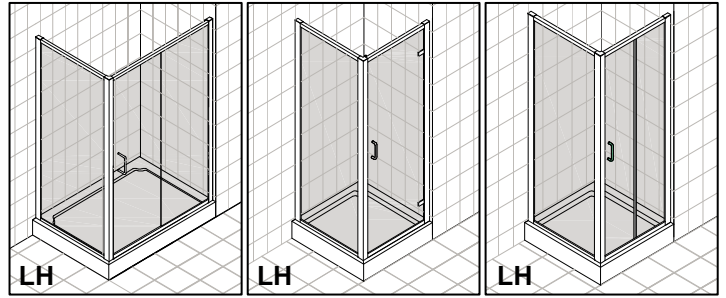

ATLAS 700mm SIDE PANEL
ATLAS 760mm SIDE PANEL
ATLAS 800mm SIDE PANEL
ATLAS 900mm SIDE PANEL
ATLAS 1000mm SIDE PANEL
CHROME FRAME CLEAR GLASS

⚠ Attention:

Wall profile and frame must be fixed in accordance with previous instruction.

The tray should be installed by a suitably qualified person. The tray should be level, the walls should be tiled down to the tray, and the horizontal gap between the tiles and tray must be sealed with silicone sealant to ensure watertightness.