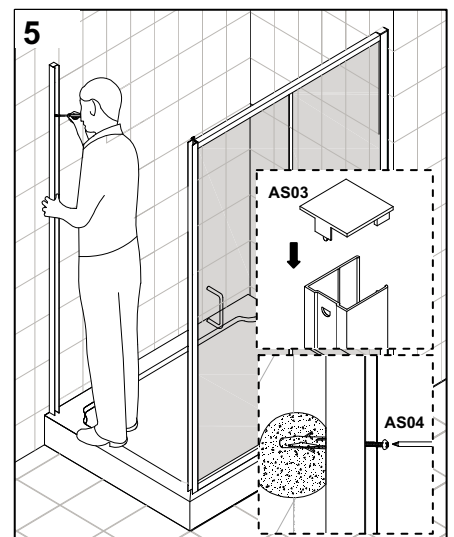

ATLAS 700mm SIDE PANEL
ATLAS 760mm SIDE PANEL
ATLAS 800mm SIDE PANEL
ATLAS 900mm SIDE PANEL
ATLAS 1000mm SIDE PANEL
CHROME FRAME CLEAR GLASS

⚠ Attention:

Wall profile and frame must be fixed in accordance with previous instruction.

The tray should be installed by a suitably qualified person. The tray should be level, the walls should be tiled down to the tray, and the horizontal gap between the tiles and tray must be sealed with silicone sealant to ensure watertightness.