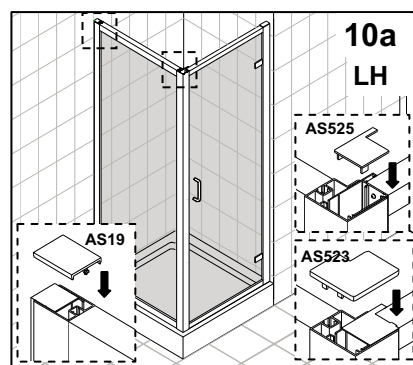

ATLAS 700mm SIDE PANEL
ATLAS 760mm SIDE PANEL
ATLAS 800mm SIDE PANEL
ATLAS 900mm SIDE PANEL
ATLAS 1000mm SIDE PANEL
CHROME FRAME CLEAR GLASS

⚠ Attention:

Wall profile and frame must be fixed in accordance with previous instruction.

The tray should be installed by a suitably qualified person. The tray should be level, the walls should be tiled down to the tray, and the horizontal gap between the tiles and tray must be sealed with silicone sealant to ensure watertightness.