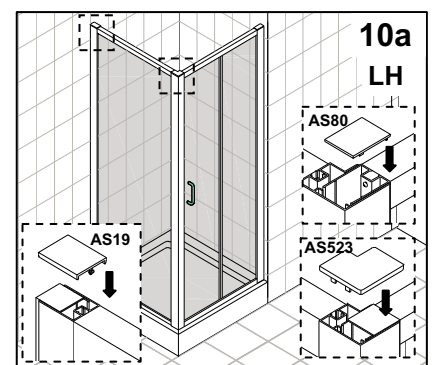

ATLAS 700mm SIDE PANEL
ATLAS 760mm SIDE PANEL
ATLAS 800mm SIDE PANEL
ATLAS 900mm SIDE PANEL
ATLAS 1000mm SIDE PANEL
CHROME FRAME CLEAR GLASS

⚠ Attention:

Wall profile and frame must be fixed in accordance with previous instruction.

The tray should be installed by a suitably qualified person. The tray should be level, the walls should be tiled down to the tray, and the horizontal gap between the tiles and tray must be sealed with silicone sealant to ensure watertightness.