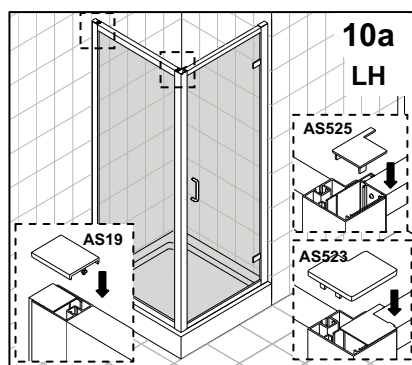

ATLAS 700mm SIDE PANEL
ATLAS 760mm SIDE PANEL
ATLAS 800mm SIDE PANEL
ATLAS 900mm SIDE PANEL
ATLAS 1000mm SIDE PANEL
CHROME FRAME CLEAR GLASS

⚠ Attention:

Wall profile and frame must be fixed in accordance with previous instruction.

The tray should be installed by a suitably qualified person. The tray should be level, the walls should be tiled down to the tray, and the horizontal gap between the tiles and tray must be sealed with silicone sealant to ensure watertightness.