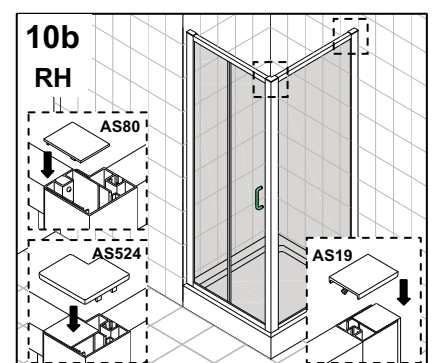

ATLAS 700mm SIDE PANEL
ATLAS 760mm SIDE PANEL
ATLAS 800mm SIDE PANEL
ATLAS 900mm SIDE PANEL
ATLAS 1000mm SIDE PANEL
CHROME FRAME CLEAR GLASS

⚠ Attention:

Wall profile and frame must be fixed in accordance with previous instruction.

The tray should be installed by a suitably qualified person. The tray should be level, the walls should be tiled down to the tray, and the horizontal gap between the tiles and tray must be sealed with silicone sealant to ensure watertightness.