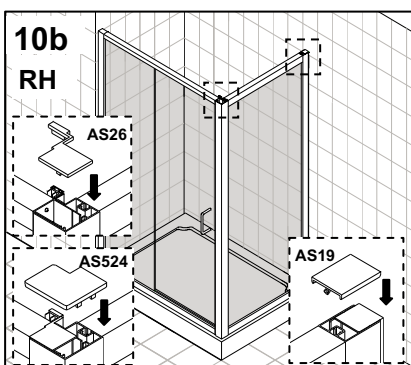

ATLAS 700mm SIDE PANEL
ATLAS 760mm SIDE PANEL
ATLAS 800mm SIDE PANEL
ATLAS 900mm SIDE PANEL
ATLAS 1000mm SIDE PANEL
CHROME FRAME CLEAR GLASS

⚠ Attention:

Wall profile and frame must be fixed in accordance with previous instruction.

The tray should be installed by a suitably qualified person. The tray should be level, the walls should be tiled down to the tray, and the horizontal gap between the tiles and tray must be sealed with silicone sealant to ensure watertightness.