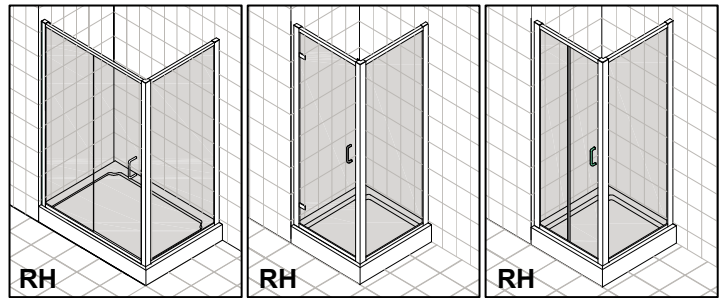

ATLAS 700mm SIDE PANEL
ATLAS 760mm SIDE PANEL
ATLAS 800mm SIDE PANEL
ATLAS 900mm SIDE PANEL
ATLAS 1000mm SIDE PANEL
CHROME FRAME CLEAR GLASS

⚠ Attention:

Wall profile and frame must be fixed in accordance with previous instruction.

The tray should be installed by a suitably qualified person. The tray should be level, the walls should be tiled down to the tray, and the horizontal gap between the tiles and tray must be sealed with silicone sealant to ensure watertightness.