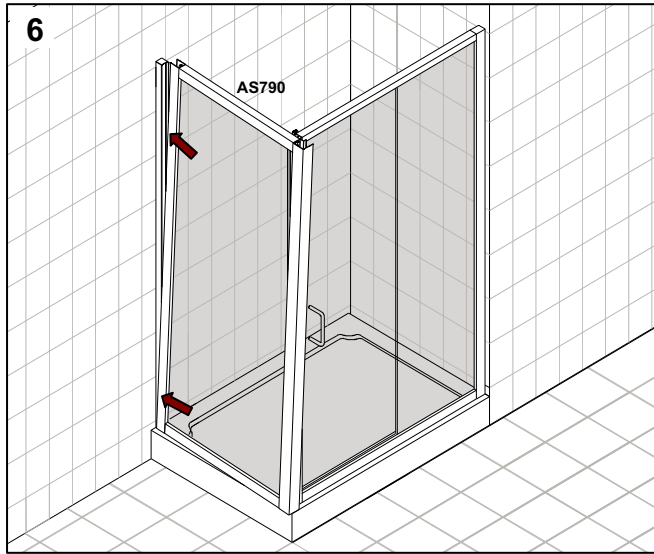

ATLAS 700mm SIDE PANEL
ATLAS 760mm SIDE PANEL
ATLAS 800mm SIDE PANEL
ATLAS 900mm SIDE PANEL
ATLAS 1000mm SIDE PANEL
CHROME FRAME CLEAR GLASS

⚠ Attention:

Wall profile and frame must be fixed in accordance with previous instruction.

The tray should be installed by a suitably qualified person. The tray should be level, the walls should be tiled down to the tray, and the horizontal gap between the tiles and tray must be sealed with silicone sealant to ensure watertightness.