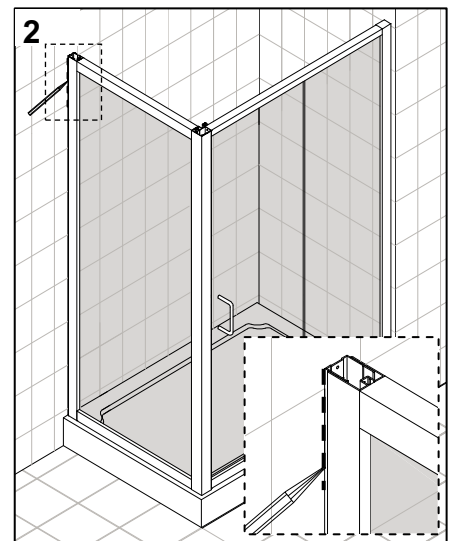

ATLAS 700mm SIDE PANEL
ATLAS 760mm SIDE PANEL
ATLAS 800mm SIDE PANEL
ATLAS 900mm SIDE PANEL
ATLAS 1000mm SIDE PANEL
CHROME FRAME CLEAR GLASS

⚠ Attention:

Wall profile and frame must be fixed in accordance with previous instruction.

The tray should be installed by a suitably qualified person. The tray should be level, the walls should be tiled down to the tray, and the horizontal gap between the tiles and tray must be sealed with silicone sealant to ensure watertightness.