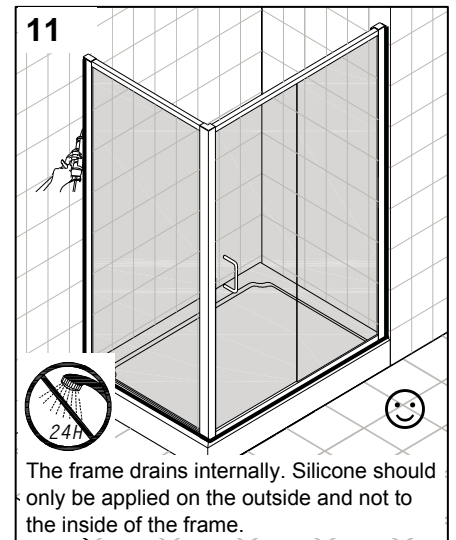

ATLAS 700mm SIDE PANEL
ATLAS 760mm SIDE PANEL
ATLAS 800mm SIDE PANEL
ATLAS 900mm SIDE PANEL
ATLAS 1000mm SIDE PANEL
CHROME FRAME CLEAR GLASS

⚠ Attention:

Wall profile and frame must be fixed in accordance with previous instruction.

The tray should be installed by a suitably qualified person. The tray should be level, the walls should be tiled down to the tray, and the horizontal gap between the tiles and tray must be sealed with silicone sealant to ensure watertightness.