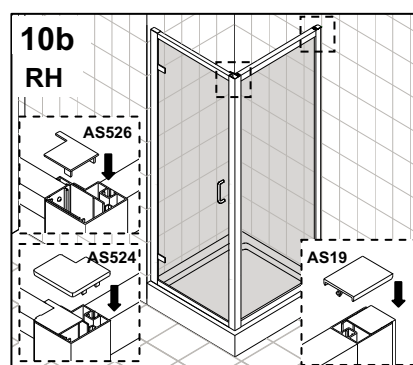

ATLAS 700mm SIDE PANEL
ATLAS 760mm SIDE PANEL
ATLAS 800mm SIDE PANEL
ATLAS 900mm SIDE PANEL
ATLAS 1000mm SIDE PANEL
CHROME FRAME CLEAR GLASS

⚠ Attention:

Wall profile and frame must be fixed in accordance with previous instruction.

The tray should be installed by a suitably qualified person. The tray should be level, the walls should be tiled down to the tray, and the horizontal gap between the tiles and tray must be sealed with silicone sealant to ensure watertightness.