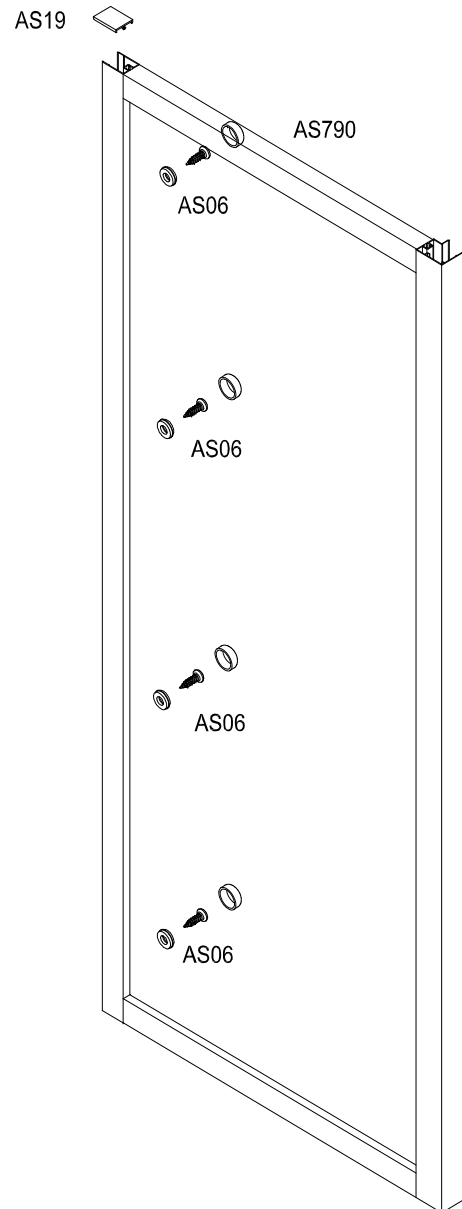

ATLAS 700mm SIDE PANEL
ATLAS 760mm SIDE PANEL
ATLAS 800mm SIDE PANEL
ATLAS 900mm SIDE PANEL
ATLAS 1000mm SIDE PANEL
CHROME FRAME CLEAR GLASS

⚠ Attention:

Wall profile and frame must be fixed in accordance with previous instruction.

The tray should be installed by a suitably qualified person. The tray should be level, the walls should be tiled down to the tray, and the horizontal gap between the tiles and tray must be sealed with silicone sealant to ensure watertightness.