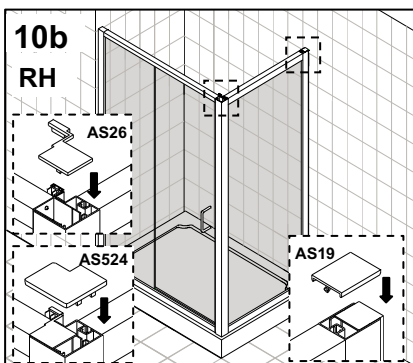

ATLAS 700mm SIDE PANEL
ATLAS 760mm SIDE PANEL
ATLAS 800mm SIDE PANEL
ATLAS 900mm SIDE PANEL
ATLAS 1000mm SIDE PANEL
CHROME FRAME CLEAR GLASS

⚠ Attention:

Wall profile and frame must be fixed in accordance with previous instruction.

The tray should be installed by a suitably qualified person. The tray should be level, the walls should be tiled down to the tray, and the horizontal gap between the tiles and tray must be sealed with silicone sealant to ensure watertightness.