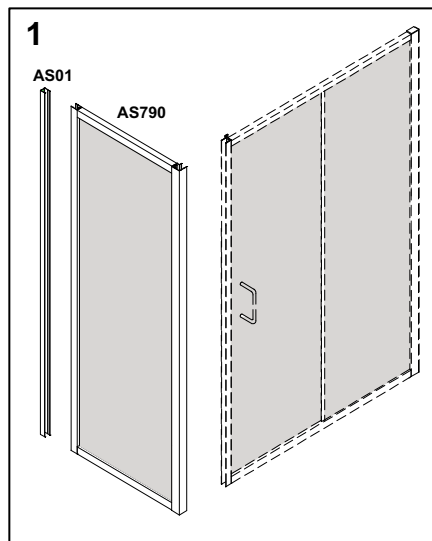

ATLAS 700mm SIDE PANEL
ATLAS 760mm SIDE PANEL
ATLAS 800mm SIDE PANEL
ATLAS 900mm SIDE PANEL
ATLAS 1000mm SIDE PANEL
CHROME FRAME CLEAR GLASS

⚠ Attention:

Wall profile and frame must be fixed in accordance with previous instruction.

The tray should be installed by a suitably qualified person. The tray should be level, the walls should be tiled down to the tray, and the horizontal gap between the tiles and tray must be sealed with silicone sealant to ensure watertightness.