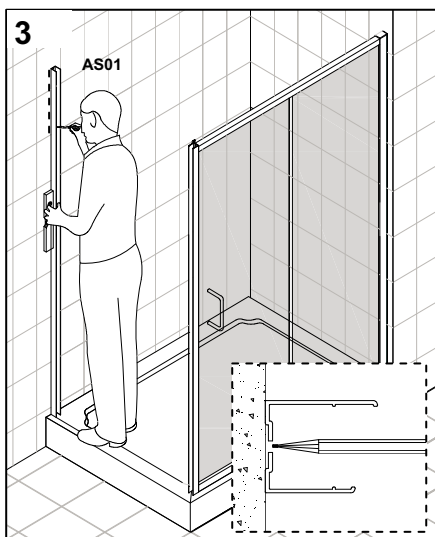

ATLAS 700mm SIDE PANEL
ATLAS 760mm SIDE PANEL
ATLAS 800mm SIDE PANEL
ATLAS 900mm SIDE PANEL
ATLAS 1000mm SIDE PANEL
CHROME FRAME CLEAR GLASS

⚠ Attention:

Wall profile and frame must be fixed in accordance with previous instruction.

The tray should be installed by a suitably qualified person. The tray should be level, the walls should be tiled down to the tray, and the horizontal gap between the tiles and tray must be sealed with silicone sealant to ensure watertightness.