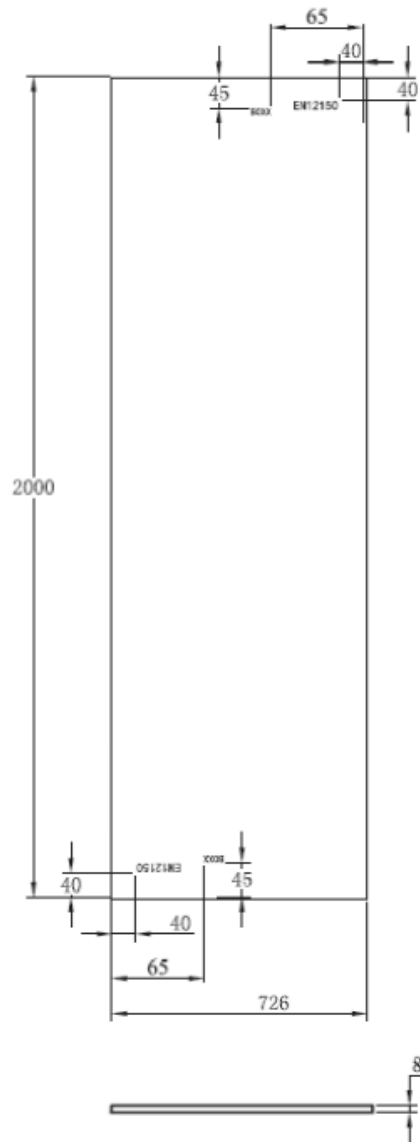

**bath
store**

Playtime 800 Glass Panel

Wall Support

1000

Note:

Whole dimension tolerance is ± 5 .