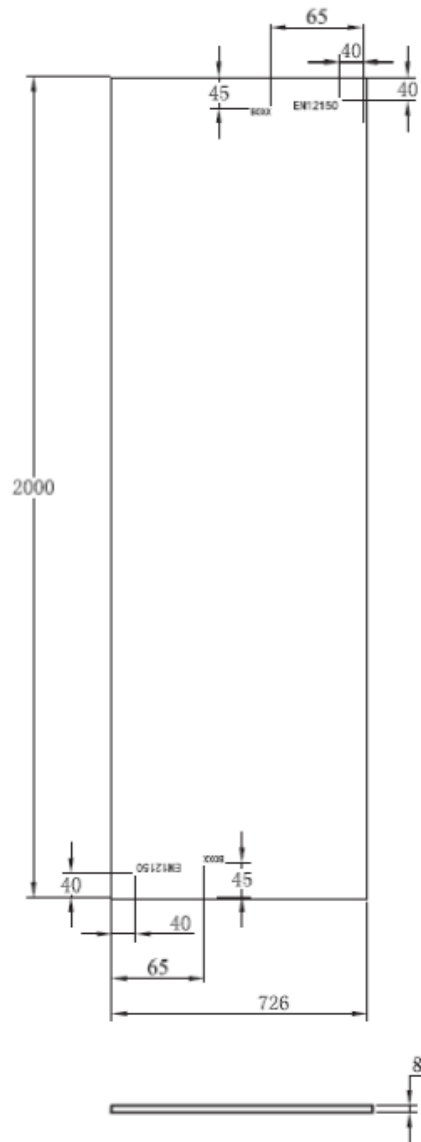

## Playtime 800 Glass Panel

## Wall Support

Note:  
Whole dimension tolerance is  $\pm 5$ .