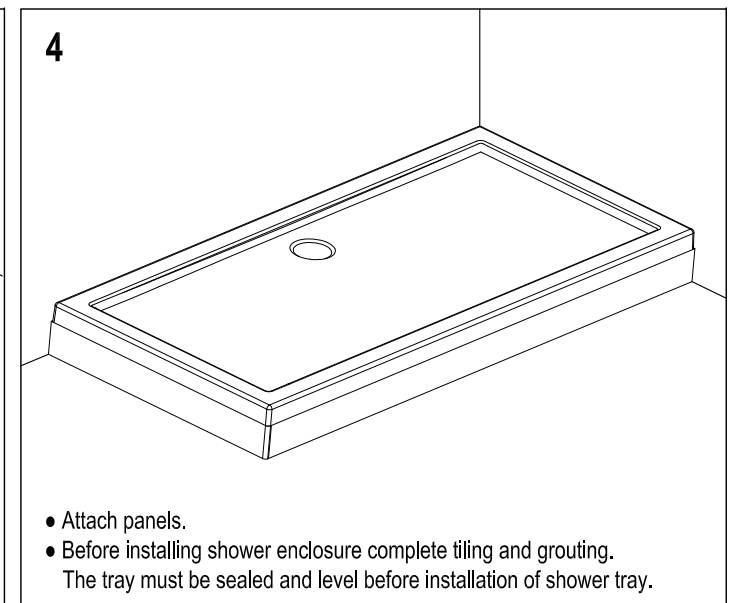

SHOWER TRAY FRAME - WALK-IN 1700

CODE	NAME	QTY
005	Feet	18
002	Magnet	8
003	Wall plug	4
004	Wall screw	4
001	Screw	8

For any further information please contact Bathstore on: **08000 23 23 23**

Or visit our website at www.bathstore.com

Frame Assembly

- Ⓡ RED
- Ⓑ BLUE
- Ⓞ ORANGE
- Ⓨ YELLOW
- Ⓒ GREEN

Frame may also be fixed to the floor, but fixings for this are not included.
If you need to reverse the installation then switch the two parts as required: outside, inside.