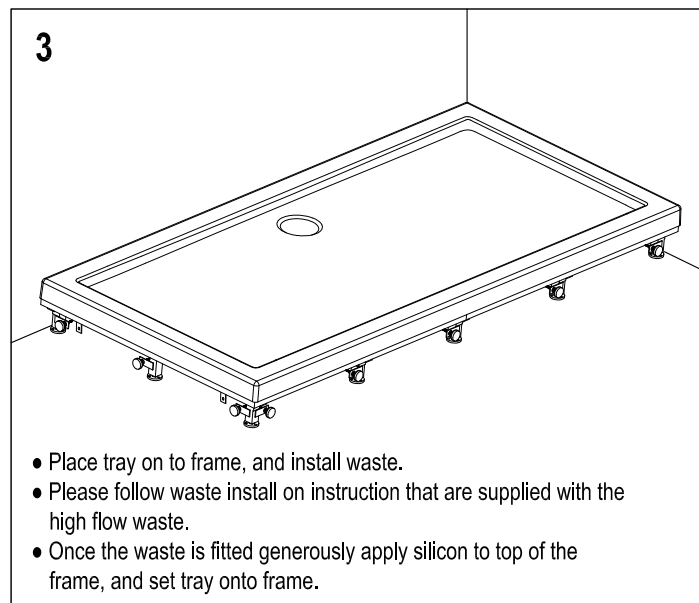

SHOWER TRAY FRAME - WALK-IN 1700

CODE	NAME	QTY
005	Feet	18
002	Magnet	8
003	Wall plug	4
004	Wall screw	4
001	Screw	8

For any further information please contact Bathstore on: **08000 23 23 23**

Or visit our website at www.bathstore.com