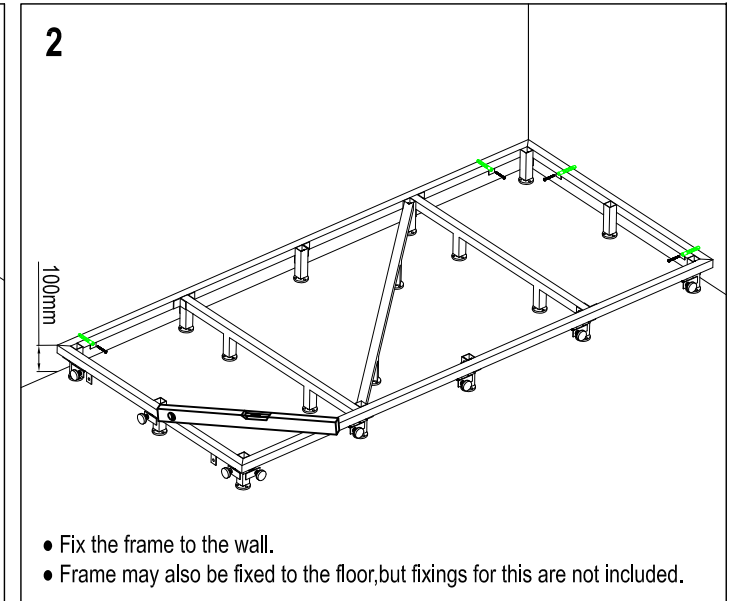

SHOWER TRAY FRAME - WALK-IN 1700

CODE	NAME	QTY
005	Feet	18
002	Magnet	8
003	Wall plug	4
004	Wall screw	4
001	Screw	8

For any further information please contact Bathstore on: **08000 23 23 23**

Or visit our website at www.bathstore.com