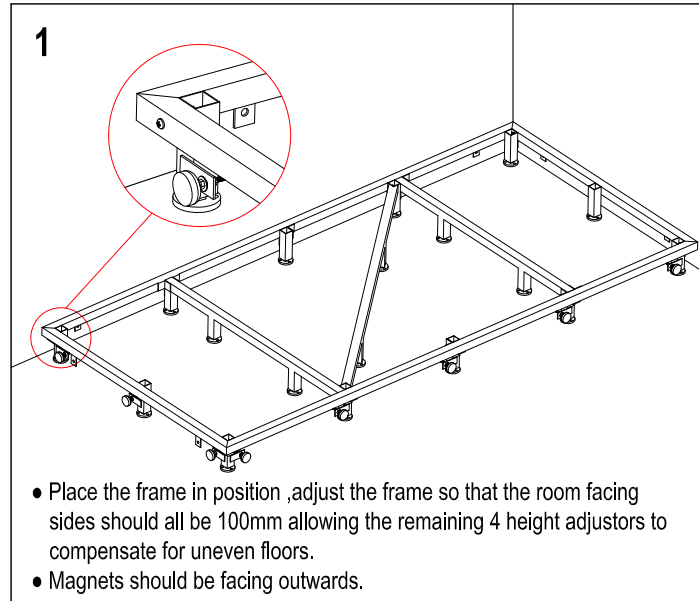

SHOWER TRAY FRAME - WALK-IN 1700

CODE	NAME	QTY
005	Feet	18
002	Magnet	8
003	Wall plug	4
004	Wall screw	4
001	Screw	8

For any further information please contact Bathstore on: **08000 23 23 23**

Or visit our website at www.bathstore.com