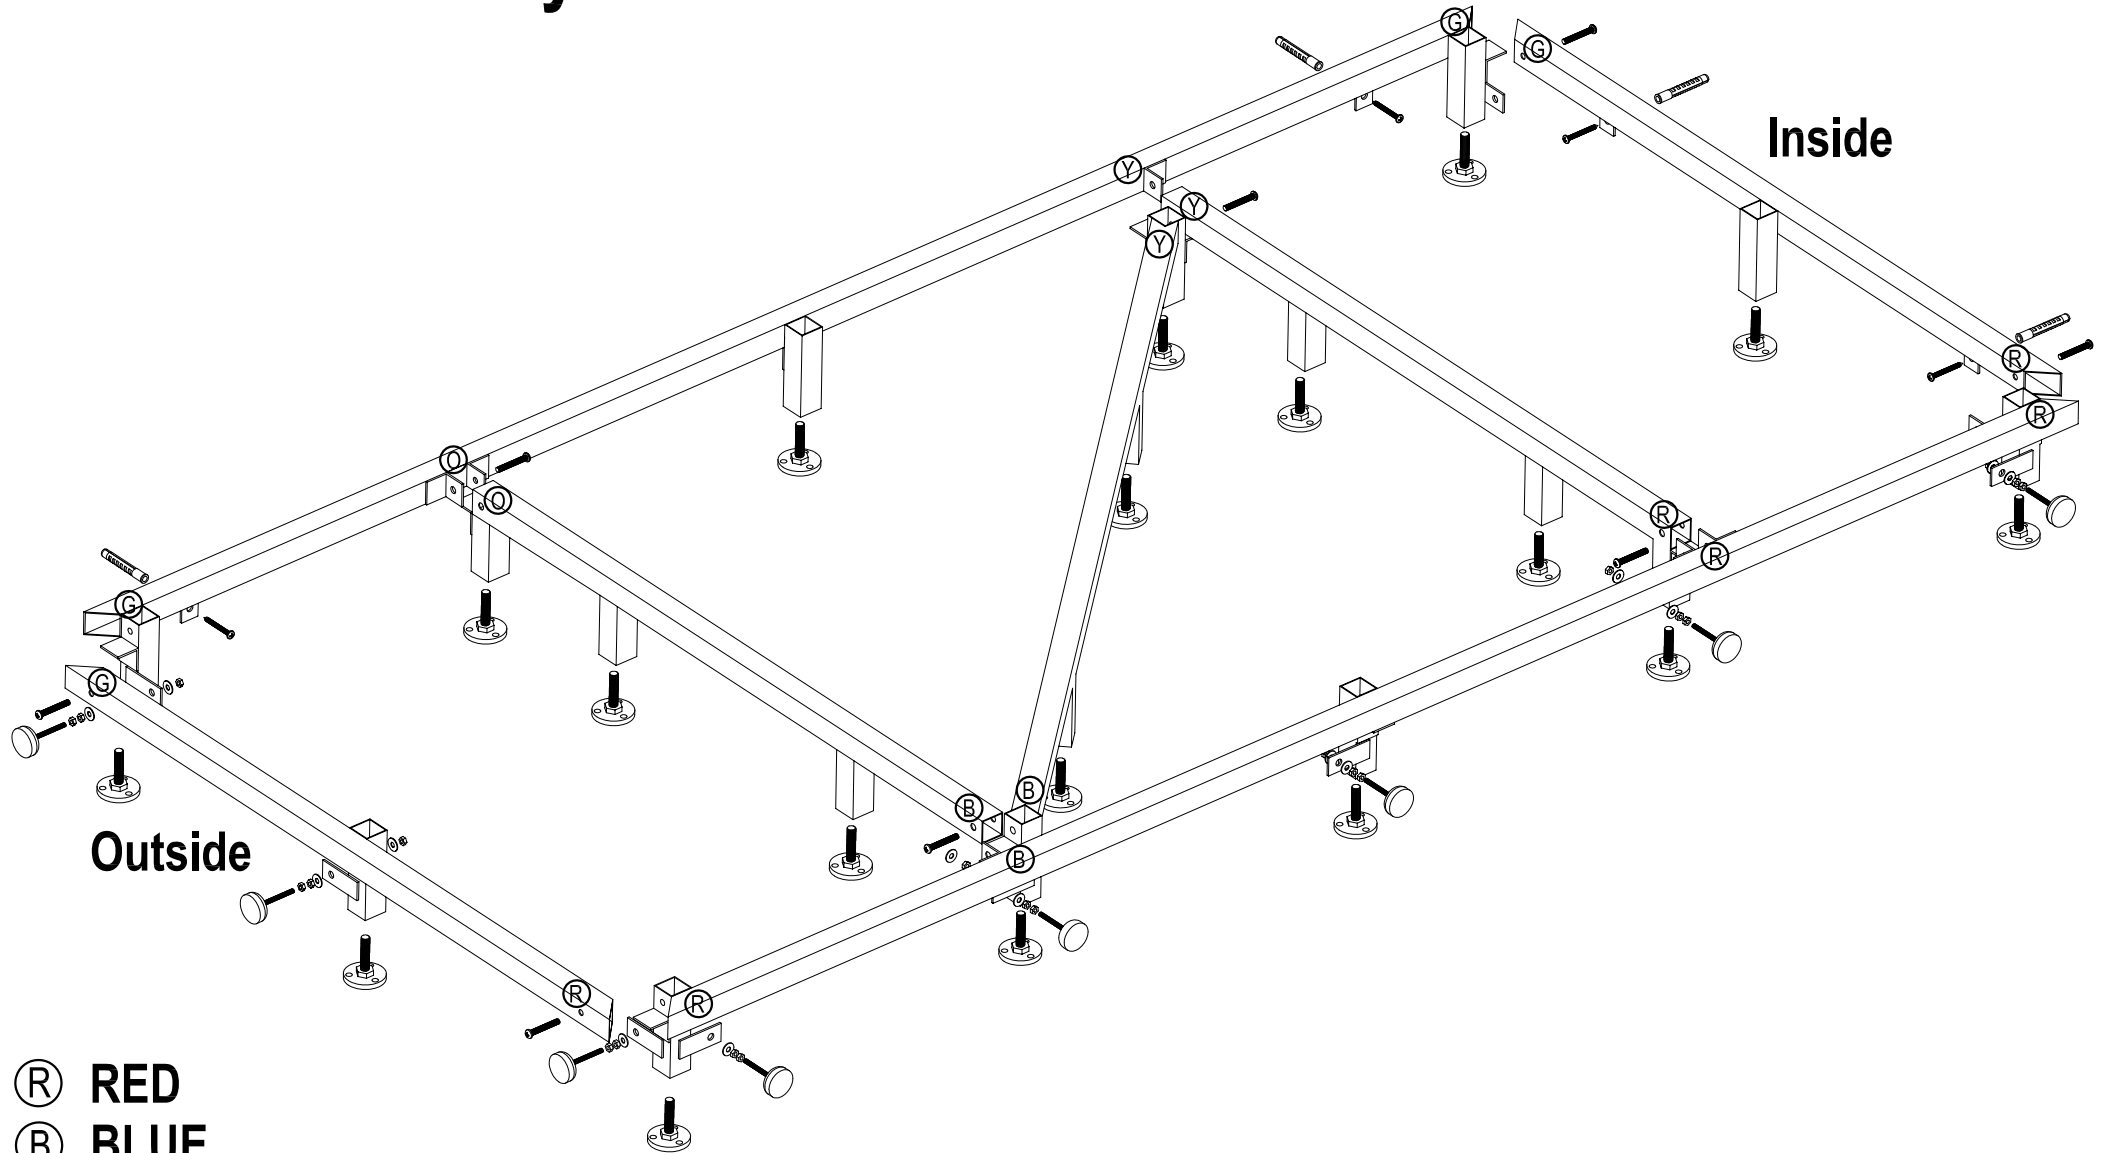

SHOWER TRAY FRAME - WALK-IN 1700

CODE	NAME	QTY
005	Feet	18
002	Magnet	8
003	Wall plug	4
004	Wall screw	4
001	Screw	8

For any further information please contact Bathstore on: **08000 23 23 23**

Or visit our website at www.bathstore.com

Frame Assembly

- Ⓡ RED
- Ⓑ BLUE
- Ⓞ ORANGE
- Ⓨ YELLOW
- Ⓒ GREEN

Frame may also be fixed to the floor, but fixings for this are not included.
If you need to reverse the installation then switch the two parts as required: outside, inside.