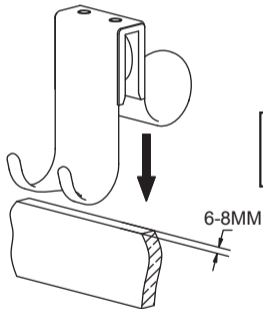

41800038490

41800038480

Ensure that the plastic glass grip is in place before fitting as well as holding the hook in position it prevents damage to your shower enclosure.

Any Queries? Call:08000 23 23 23