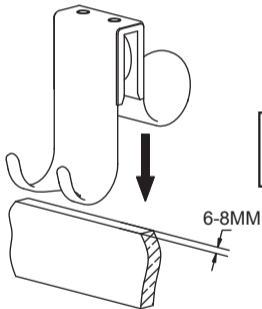

41800038490

41800038480

Ensure that the plastic glass grip is in place before fitting as well as holding the hook in position it prevents damage to your shower enclosure.

Any Queries? Call:08000 23 23 23