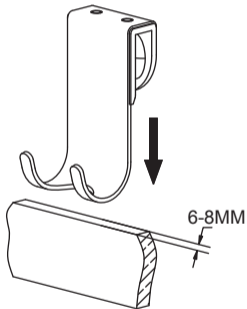

41800038490

41800038480

Ensure that the plastic glass grip is in place before fitting as well as holding the hook in position it prevents damage to your shower enclosure.

Any Queries? Call:08000 23 23 23