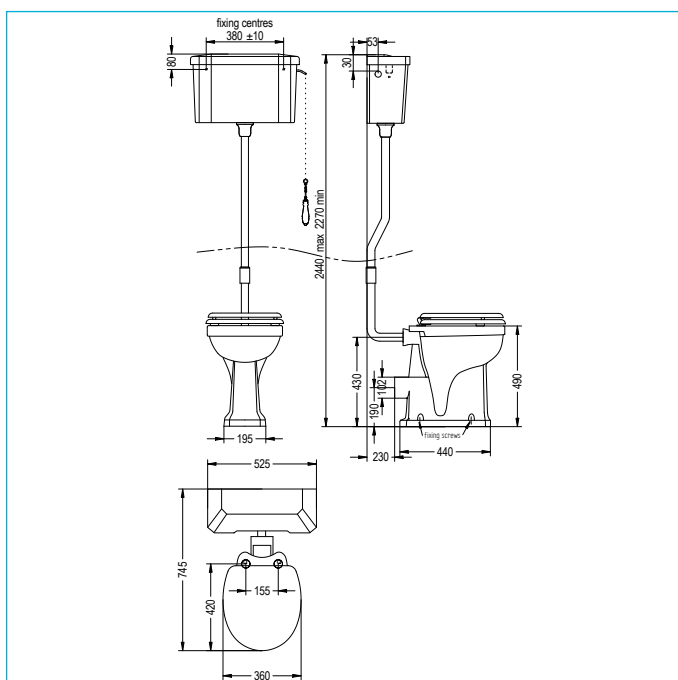

SAVOY COMFORT HIGH LEVEL TOILET

ILLUSTRATED

- 20005002170** SAVOY COMFORT HIGH LEVEL TOILET
 20005000990 PAN
 20005000370 CISTERN
 20005000380 CISTERN FITTINGS
 20005000390 FLUSH PIPE
20009000440 SAVOY LEGEND LACQUERED MDF SEAT GLOSS WHITE

WEIGHTS

- Cistern 16.2kg
 Pan 20.18kg
 Flush pipe kit 4.12kg
 Fittings 0.38kg
 Savoy Legend lacquered MDF gloss black/white seat 3kg
 Savoy Old English lacquered MDF white seat 3kg

COLOURS AND FINISHES

White

SPECIAL NOTES

- Cover caps for floor fixing supplied with pan
 a. Convert horizontal outlet with 90 degree bend connector

FEATURES

- Traditional style toilet, open back
 Horizontal outlet, 6 & 3 litre flush