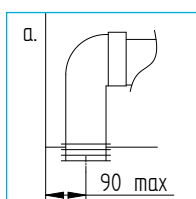

WEIGHTS

- Cistern 16.2kg
 Pan 20.18kg
 Flush pipe kit 4.12kg
 Fittings 0.38kg
 Savoy Legend lacquered MDF gloss black/white seat 3kg
 Savoy Old English lacquered MDF white seat 3kg

COLOURS AND FINISHES

White