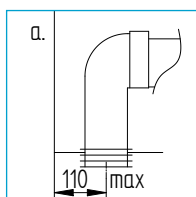

### WEIGHTS

- Cistern 17.2kg
- Pan 24.76kg
- Fittings 0.84kg
- Savo Legend lacquered MDF gloss black/white seat 3kg
- Savo Old English lacquered MDF white seat 3kg