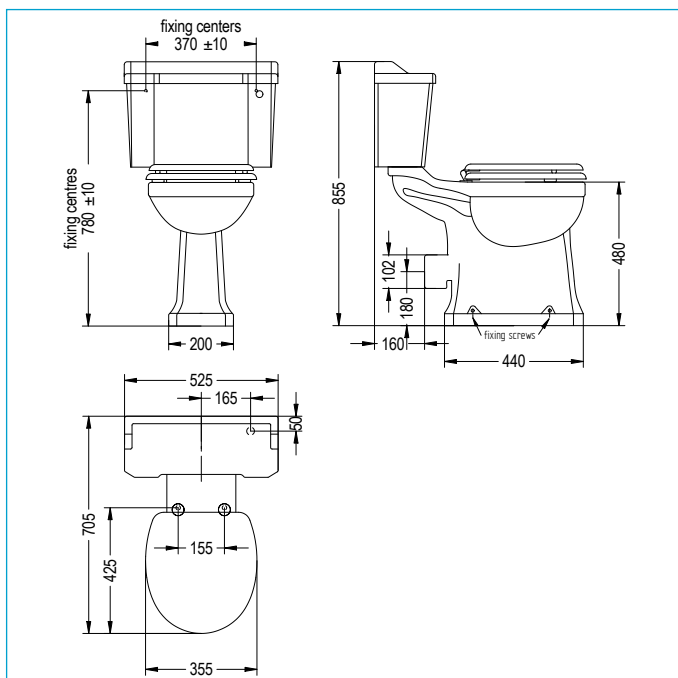

### ILLUSTRATED

- 20005002120** SAVOY EDWARDIAN COMFORT CLOSE COUPLED TOILET
- 20005000980 PAN
- 20005000970 CISTERN
- 41100060120 CISTERN FITTINGS
- 20009000440** SAVOY LEGEND LACQUERED MDF SEAT GLOSS WHITE

### MATERIAL

Vitreous China cistern and pan

### WEIGHTS

- Cistern 17.2kg
- Pan 24.76kg
- Fittings 0.84kg
- Savo Legend lacquered MDF gloss black/white seat 3kg
- Savo Old English lacquered MDF white seat 3kg

### FEATURES

- Traditional style toilet, open back
- Horizontal outlet, 6 & 3 litre flush